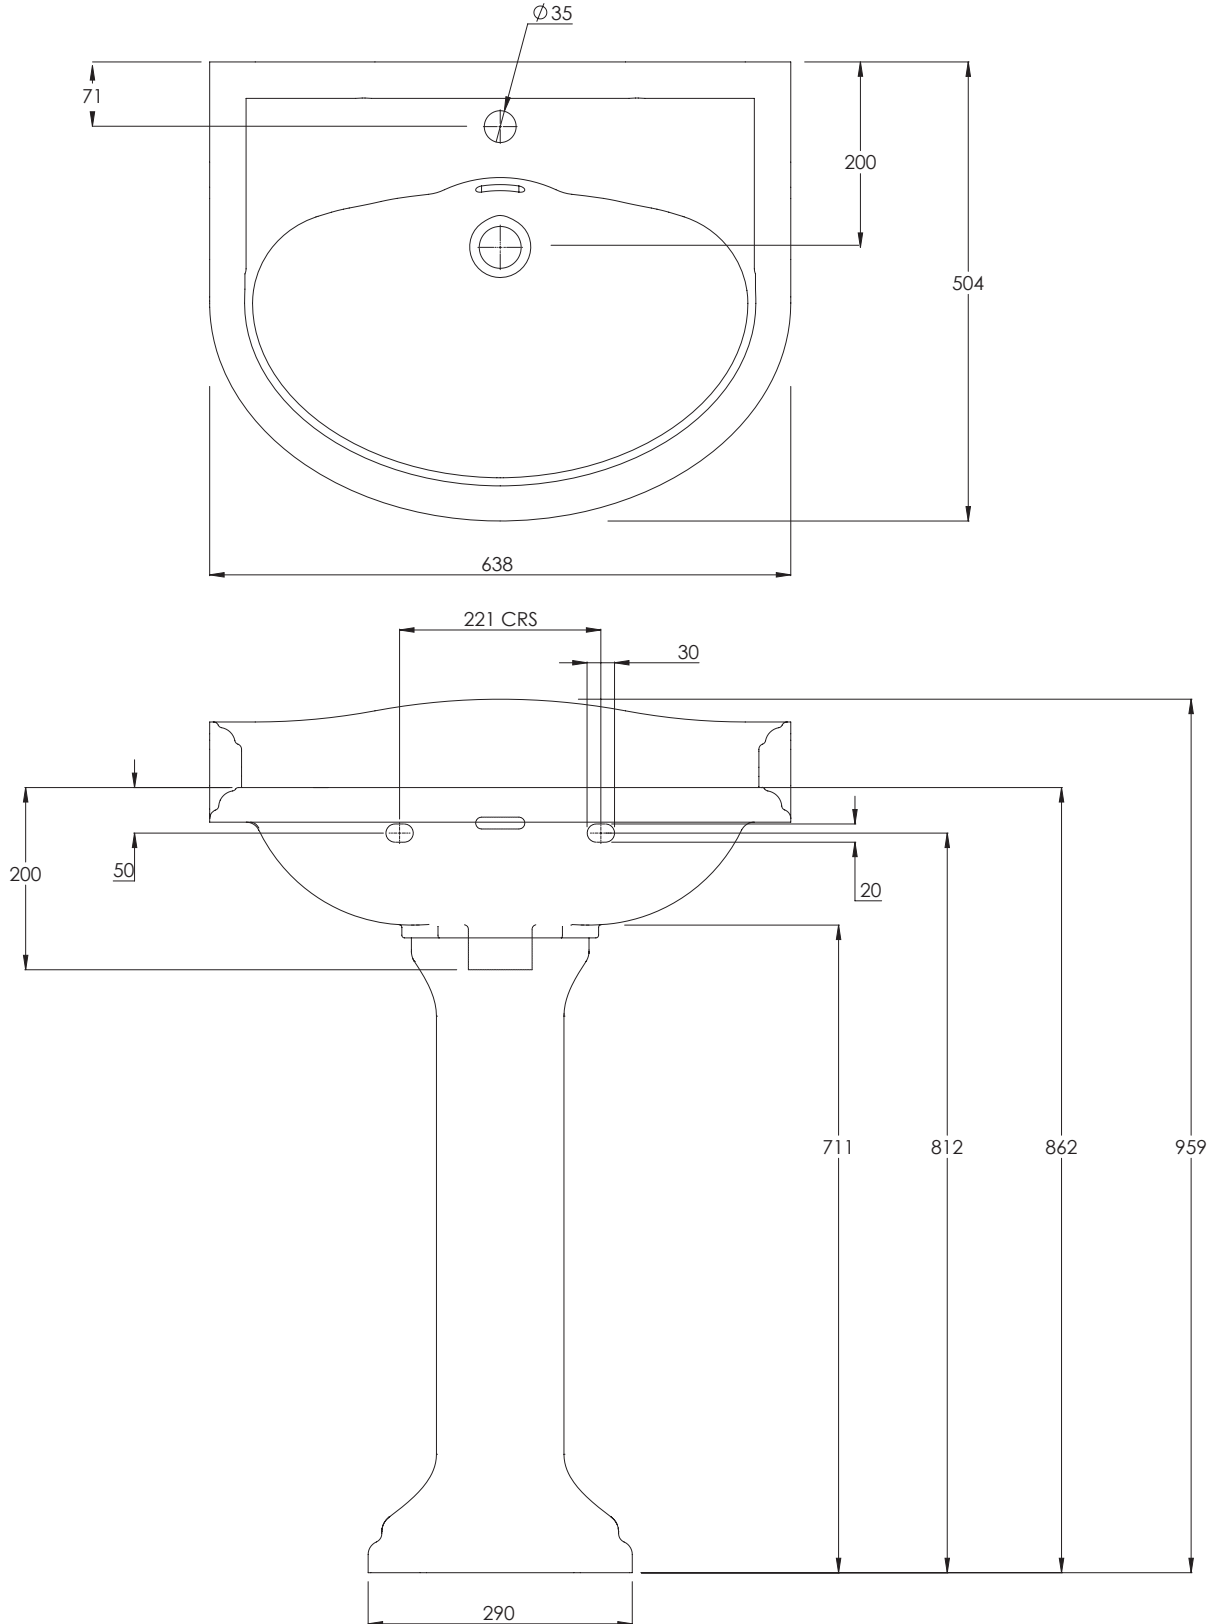

LEFROY BROOKS

IBROC HOUSE ESSEX ROAD
HODDESDON HERTS EN11 0QS UK
T: +44 (0)1992 708 316 F: +44 (0)1992 708 317

LB7501 & LB7504

LISSA DOON ONE HOLE BASIN ON PEDESTAL

DIMENSIONAL DATA SHEET

DATE: 04/07/2019

REVISION: B

COPYRIGHT © LBIP LTD. ALL RIGHTS RESERVED

ALL SHOWN DIMENSIONS ARE IN MILLIMETERS AND ARE SUBJECT TO STANDARD CERAMIC TOLERANCES.

WE RECOMMEND THAT ANY INSTALLATION WORK BE CARRIED OUT UPON RECEIPT OF ITEM.