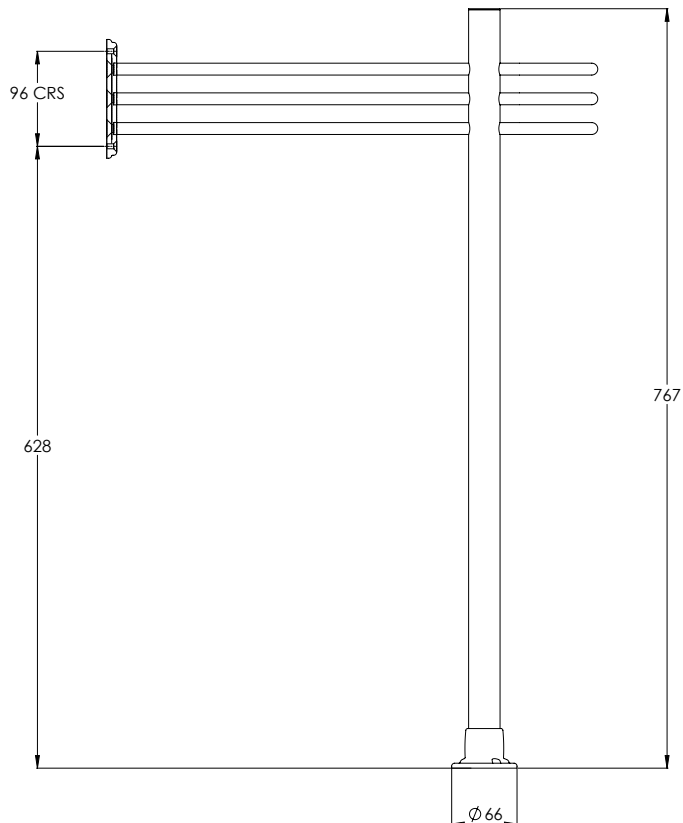

# LB4971

BELLE AIRE TUBULAR BASIN STAND (60CM)

DIMENSIONAL DATA SHEET

DATE: 03/06/2019

REVISION: B

DIMENSIONS IN MILLIMETRES