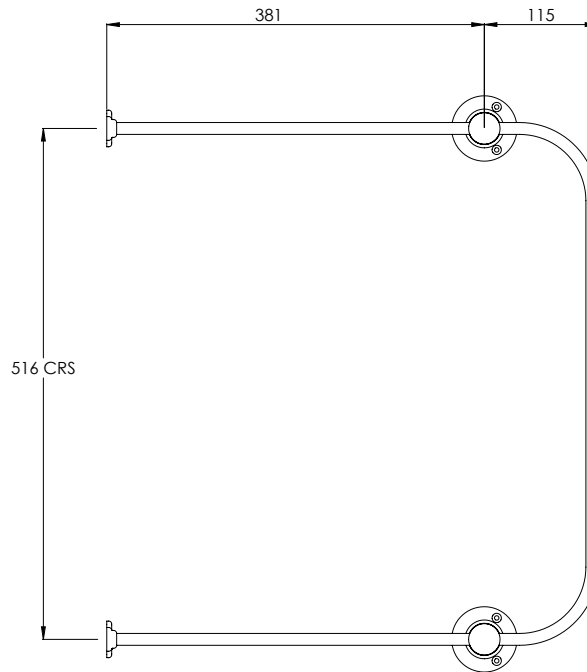

# LB4971

BELLE AIRE TUBULAR BASIN STAND (60CM)

DIMENSIONAL DATA SHEET

DATE: 03/06/2019

REVISION: B

DIMENSIONS IN MILLIMETRES