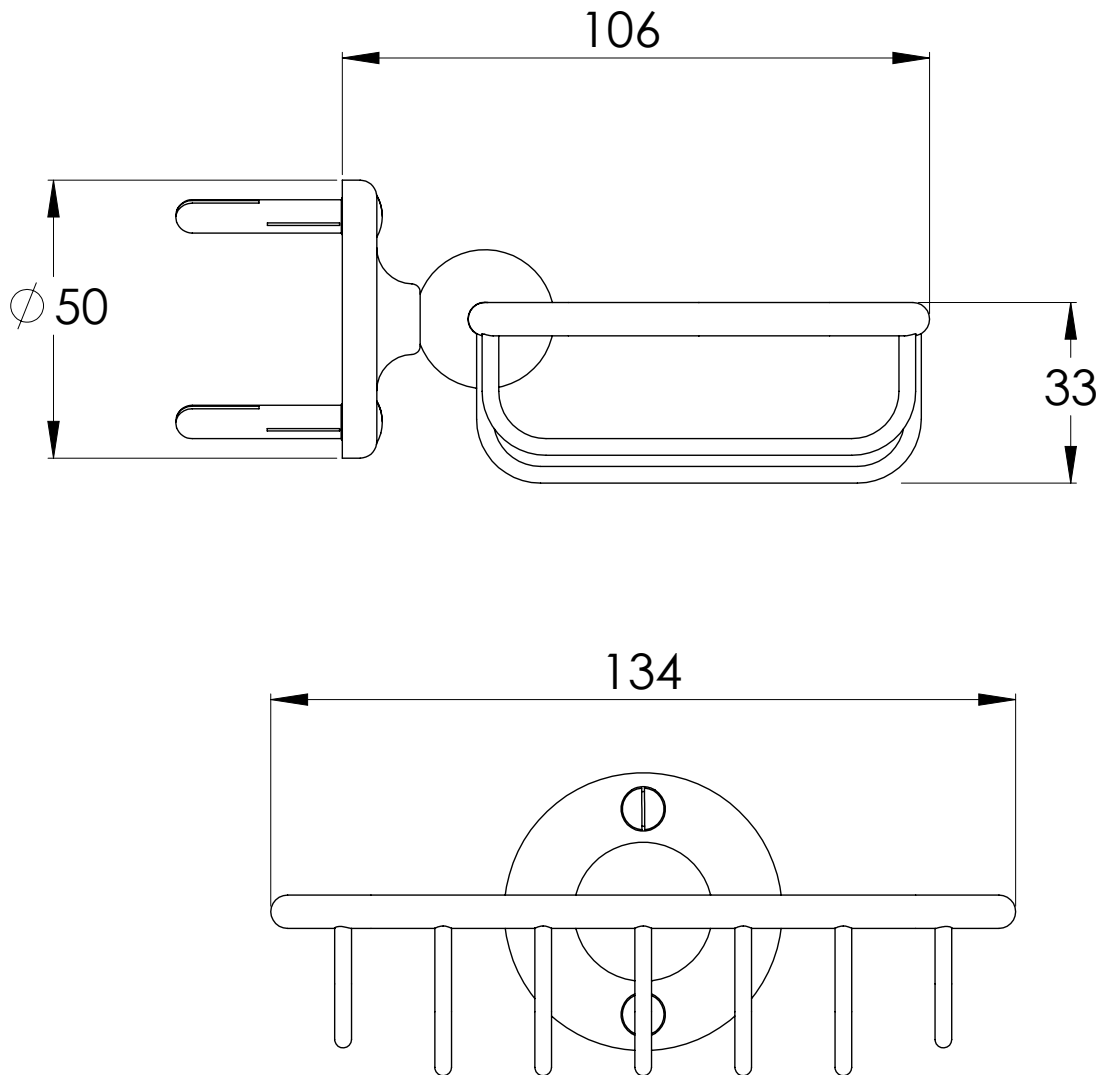

**LEFROY BROOKS**

IBROC HOUSE ESSEX ROAD  
HODDESDON HERTS EN11 0QS UK  
T: +44 (0)1992 708 316 F: +44 (0)1992 708 317

**LB4934**

EDWARDIAN WIRE SOAP DISH

DIMENSIONAL DATA SHEET

DATE: 24/04/2019

REVISION: A

COPYRIGHT © LBIP LTD. ALL RIGHTS RESERVED

DIMENSIONS IN MILLIMETRES

WHILST EVERY EFFORT IS MADE TO ENSURE THE ACCURACY OF THESE DATA SHEETS THEY ARE SUBJECT TO CHANGE WITHOUT NOTICE AS PART OF THE COMPANY'S PRODUCT DEVELOPMENT PROCESS