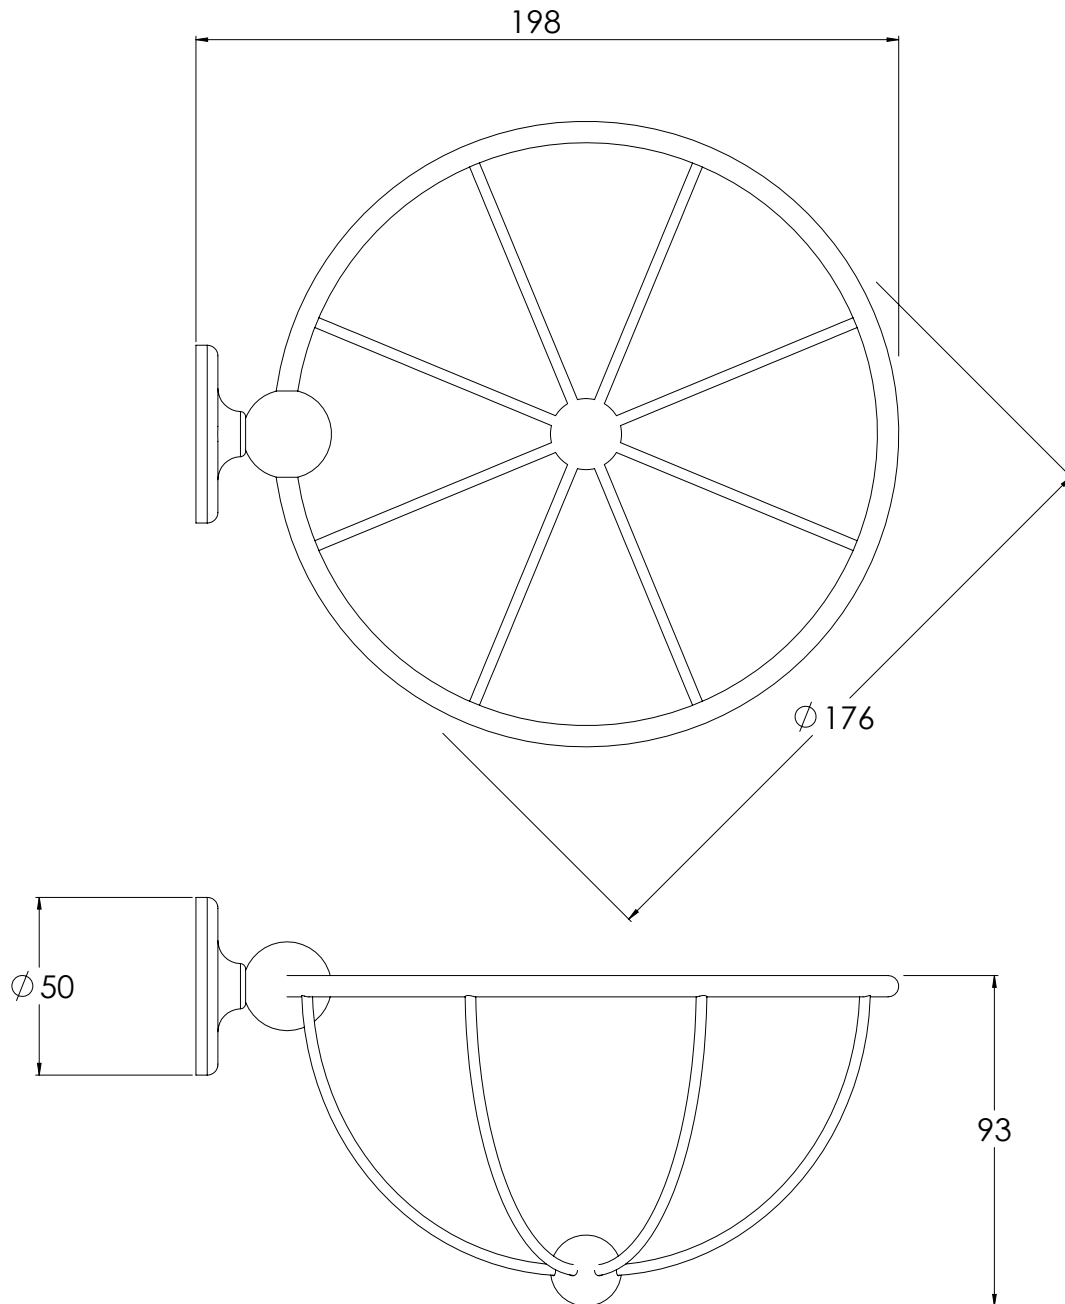

LEFROY BROOKS

IBROC HOUSE ESSEX ROAD
HODDESDON HERTS EN11 0QS UK
T: +44 (0)1992 708 316 F: +44 (0)1992 708 317

LB4506

CLASSIC CIRCULAR REAL SPONGE BASKET

DIMENSIONAL DATA SHEET

DATE: 31/05/2019

REVISION: B

COPYRIGHT © LBIP LTD. ALL RIGHTS RESERVED

DIMENSIONS IN MILLIMETRES

WHILST EVERY EFFORT IS MADE TO ENSURE THE ACCURACY OF THESE DATA SHEETS THEY ARE SUBJECT TO CHANGE WITHOUT NOTICE AS PART OF THE COMPANY'S PRODUCT DEVELOPMENT PROCESS