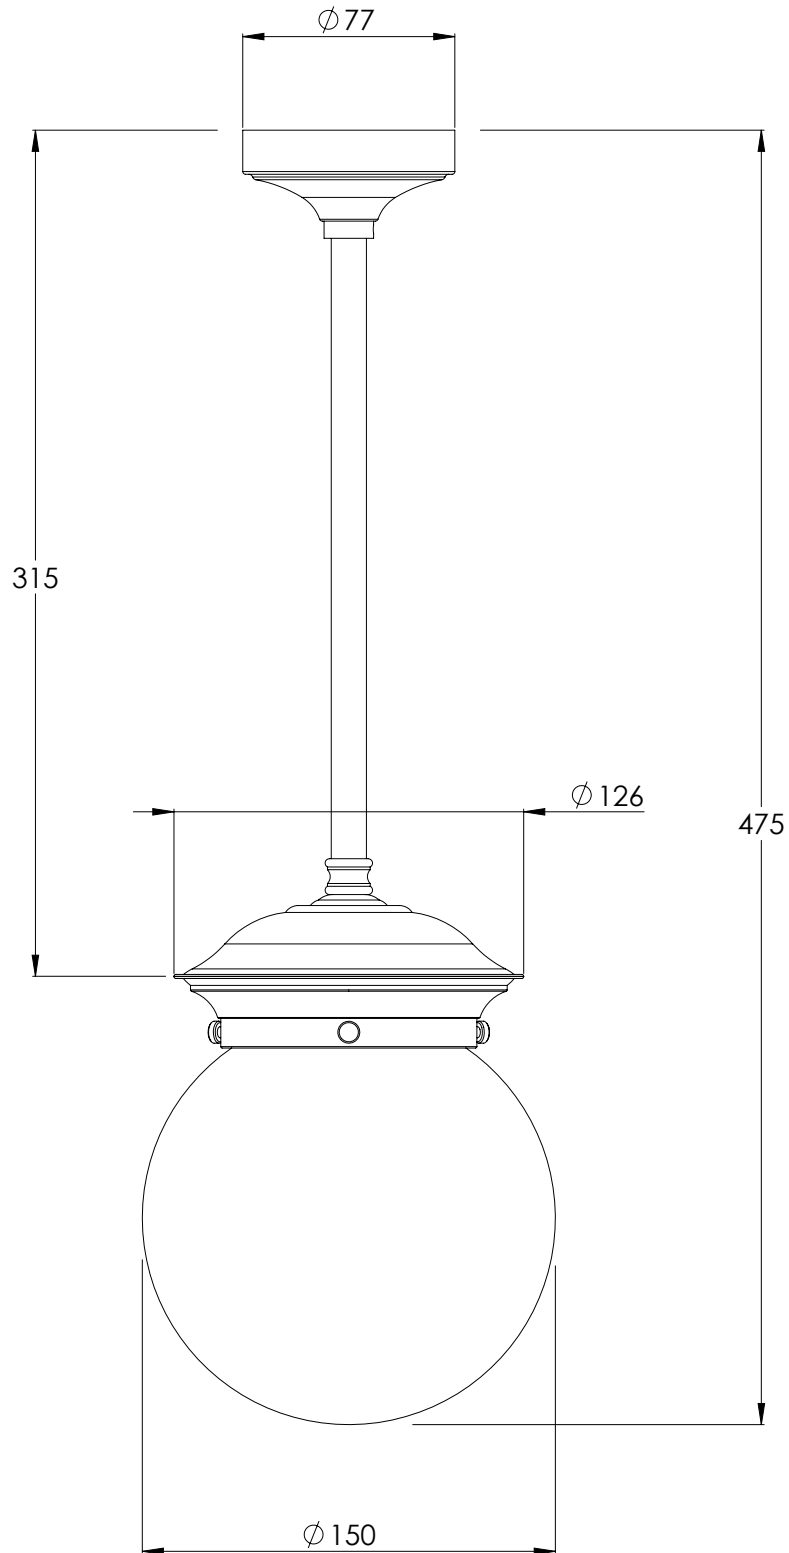

**LEFROY BROOKS**

IBROC HOUSE ESSEX ROAD  
HODDESDON HERTS EN11 0QS UK  
T: +44 (0)1992 708 316 F: +44 (0)1992 708 317

**LB4005**

CLASSIC DROP CEILING LIGHT WITH TUBULAR  
STEM & 6" GLOBE

DIMENSIONAL DATA SHEET

DATE: 04/04/19

REVISION: B

COPYRIGHT © LBIP LTD. ALL RIGHTS RESERVED

DIMENSIONS IN MILLIMETRES

WHILST EVERY EFFORT IS MADE TO ENSURE THE ACCURACY OF THESE DATA SHEETS THEY ARE SUBJECT TO CHANGE WITHOUT NOTICE AS PART OF THE COMPANY'S PRODUCT DEVELOPMENT PROCESS