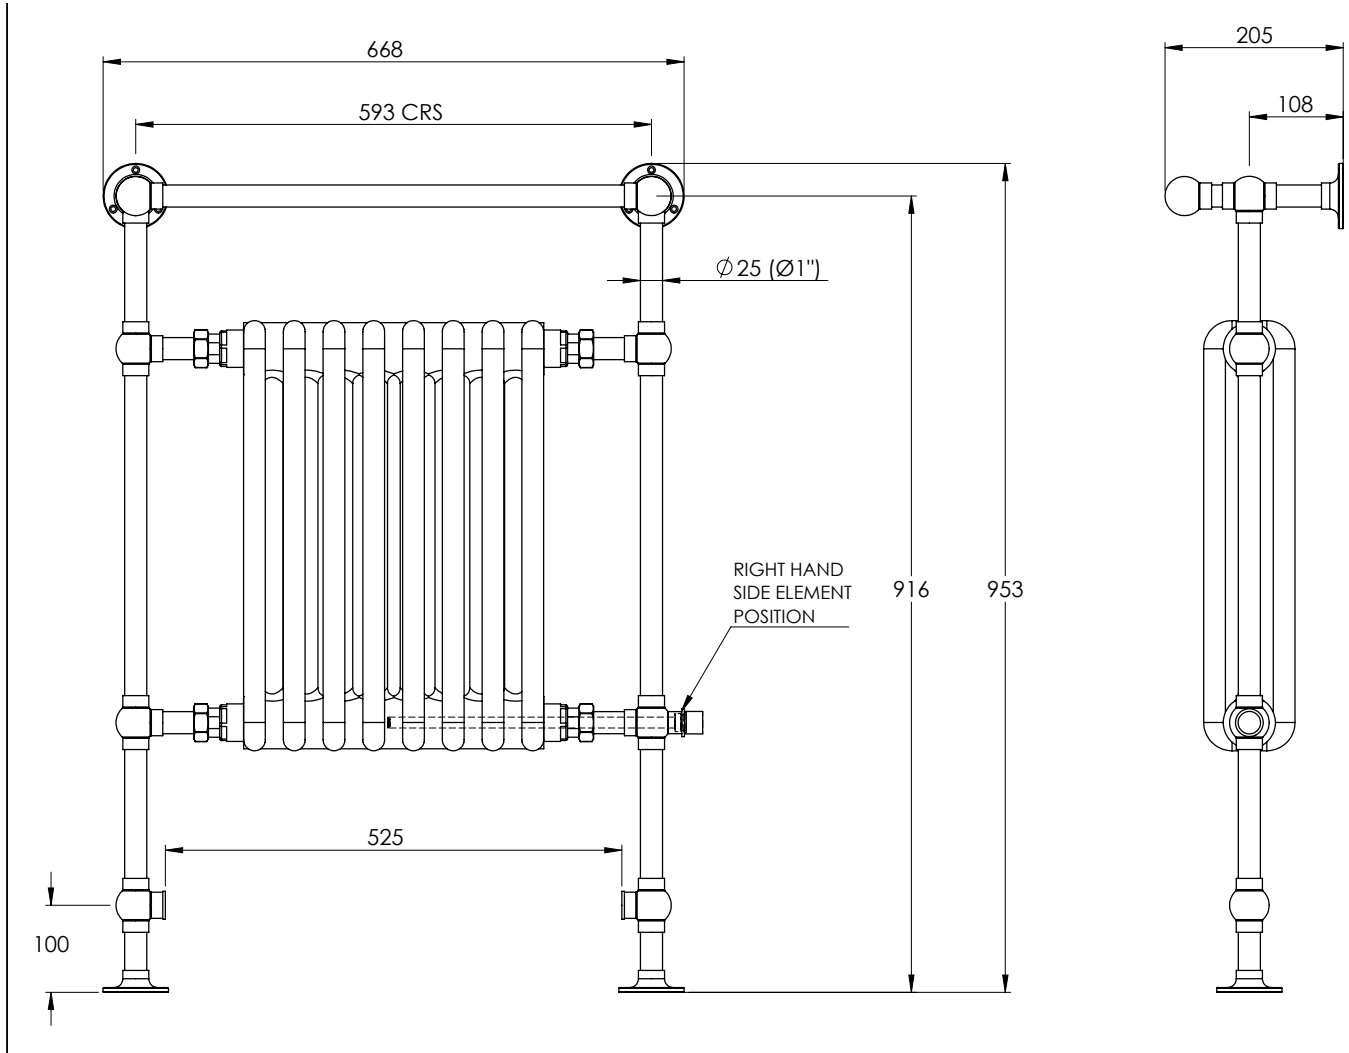

LEFROY BROOKS

IBROC HOUSE ESSEX ROAD
HODDESDON HERTS EN11 0QS UK
T: +44 (0)1992 708 316 F: +44 (0)1992 708 317

LB3202DF

CLASSIC FLOOR STANDING TOWEL WARMER WITH
RADIATOR - DUAL FUEL

DIMENSIONAL DATA SHEET

DATE: 08/11/2018

REVISION: A

COPYRIGHT © LBIP LTD. ALL RIGHTS RESERVED

TEST PRESSURE:	6 BAR
MAX WORKING PRESSURE:	3 BAR
CONNECTIONS:	1/2" BSP
BTU/HR @ DELTA 60:	2174
WATTAGE (W):	637
ELECTRIC ELEMENT (W):	250
ELECTRICAL ELEMENT IP RATING	IPX5

THIS LEFROY BROOKS RAIL IS SUITABLE FOR CLOSED CIRCUITS ONLY.

DIMENSIONS IN MILLIMETRES

LEFROY BROOKS

IBROC HOUSE ESSEX ROAD
HODDESDON HERTS EN11 0QS UK
T: +44 (0)1992 708 316 F: +44 (0)1992 708 317

LB3202DF

ELECTRIC KIT

DIMENSIONAL DATA SHEET

DATE: 08/11/2018

REVISION: A

COPYRIGHT © LBIP LTD. ALL RIGHTS RESERVED

DIMENSIONS IN MILLIMETRES

WHILST EVERY EFFORT IS MADE TO ENSURE THE ACCURACY OF THESE DATA SHEETS THEY ARE SUBJECT TO CHANGE WITHOUT NOTICE AS PART OF THE COMPANY'S PRODUCT DEVELOPMENT PROCESS