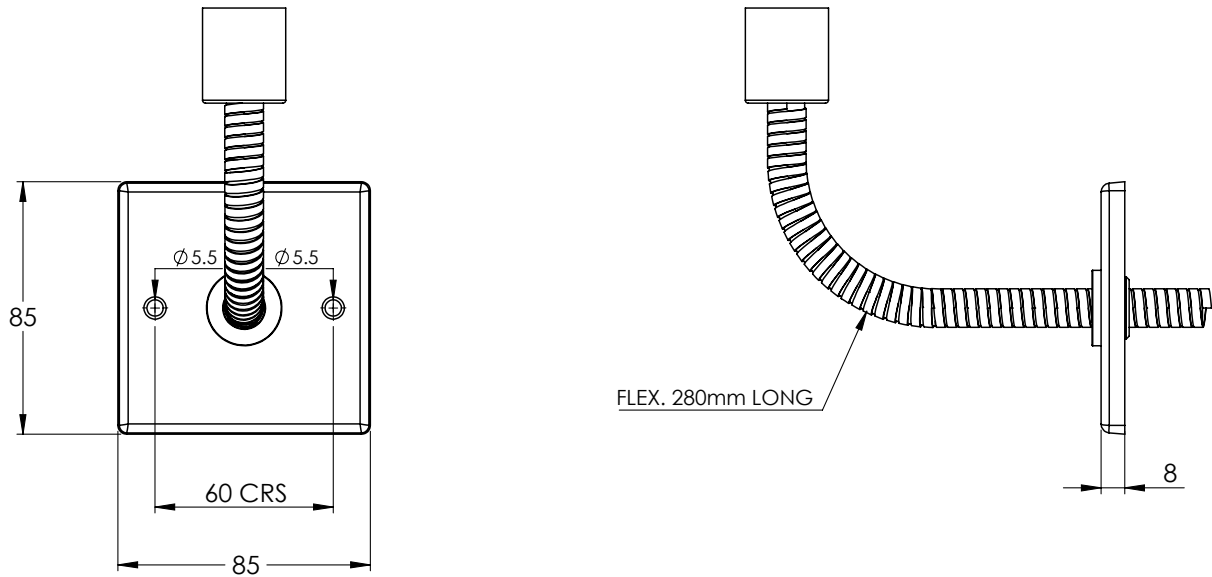

DATE: 08/11/2018

REVISION: A

COPYRIGHT © LBIP LTD. ALL RIGHTS RESERVED

TEST PRESSURE:	6 BAR
MAX WORKING PRESSURE:	3 BAR
CONNECTIONS:	1/2" BSP
BTU/HR @ DELTA 60:	2174
WATTAGE (W):	637
ELECTRIC ELEMENT (W):	250
ELECTRICAL ELEMENT IP RATING	IPX5

THIS LEFROY BROOKS RAIL IS SUITABLE FOR CLOSED CIRCUITS ONLY.

DIMENSIONS IN MILLIMETRES

LEFROY BROOKS

IBROC HOUSE ESSEX ROAD
HODDESDON HERTS EN11 0QS UK
T: +44 (0)1992 708 316 F: +44 (0)1992 708 317

LB3202DF

ELECTRIC KIT

DIMENSIONAL DATA SHEET

DATE: 08/11/2018

REVISION: A

COPYRIGHT © LBIP LTD. ALL RIGHTS RESERVED

DIMENSIONS IN MILLIMETRES

WHILST EVERY EFFORT IS MADE TO ENSURE THE ACCURACY OF THESE DATA SHEETS THEY ARE SUBJECT TO CHANGE WITHOUT NOTICE AS PART OF THE COMPANY'S PRODUCT DEVELOPMENT PROCESS