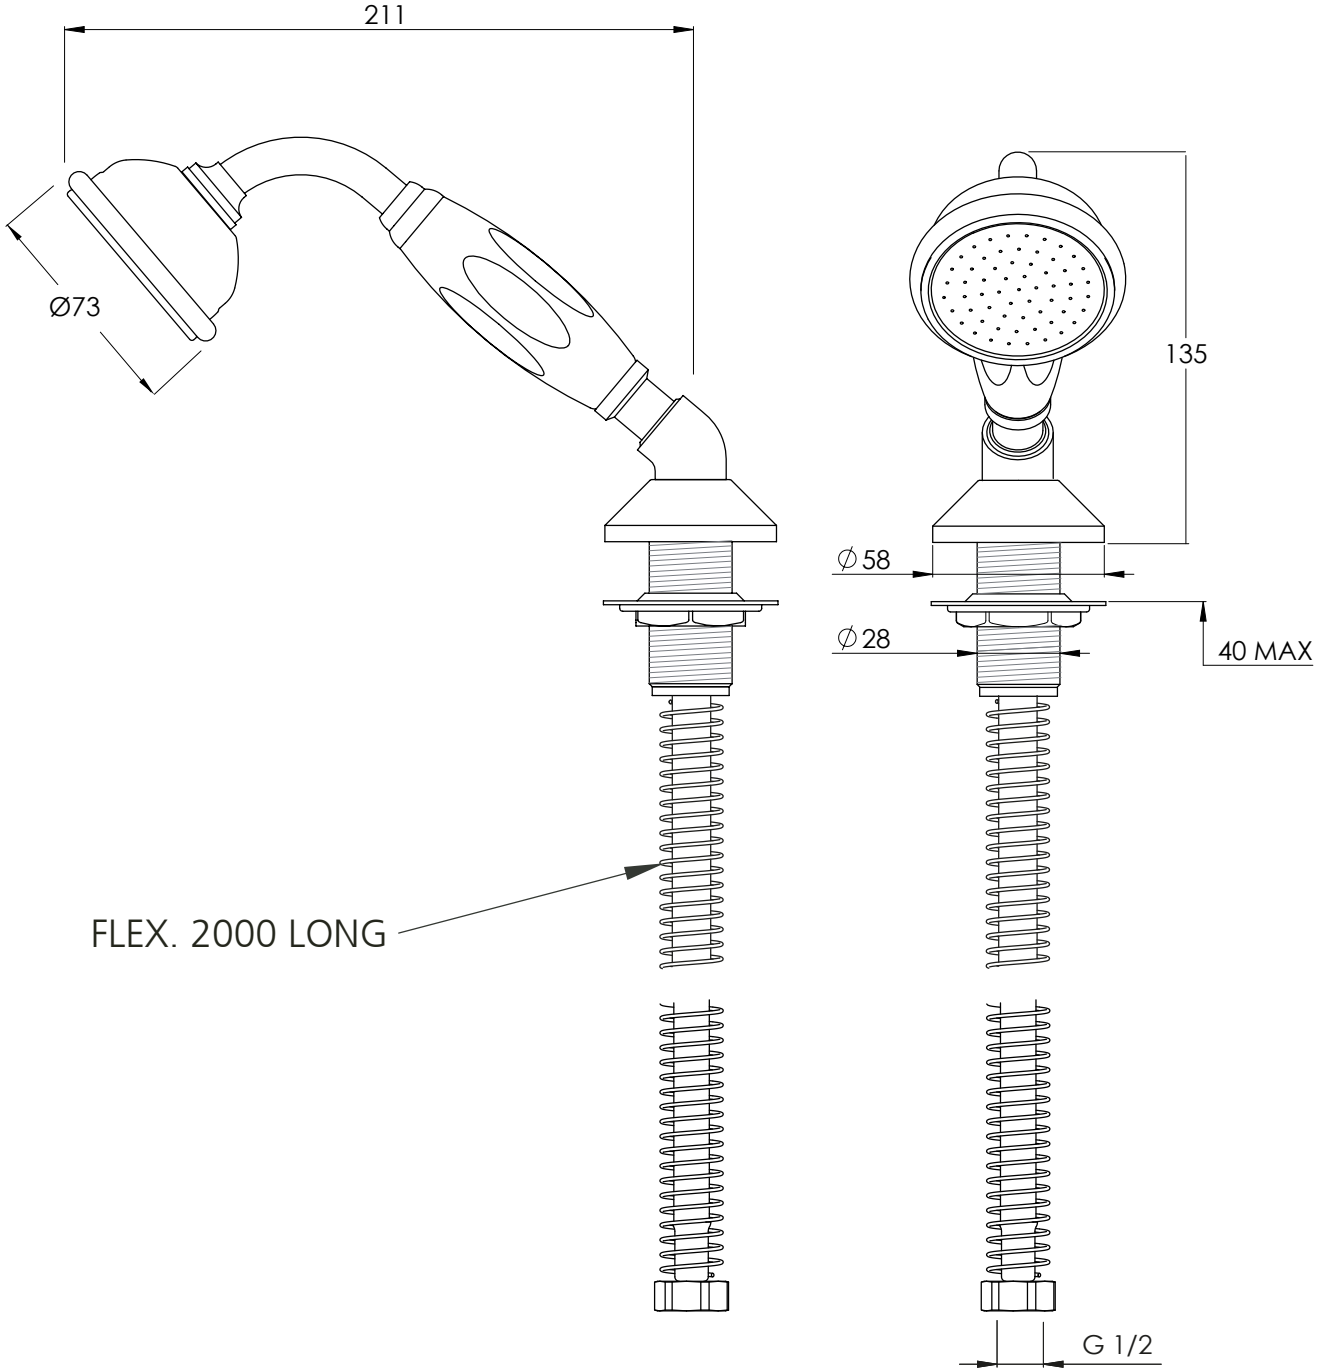

LEFROY BROOKS

IBROC HOUSE ESSEX ROAD
HODDESDON HERTS EN11 0QS UK
T: +44 (0)1992 708 316 F: +44 (0)1992 708 317

LB2147

CLASSIC DECK MOUNTED HAND SHOWER

DIMENSIONAL DATA SHEET

DATE: 17/05/2021

REVISION: A

COPYRIGHT © LBIP LTD. ALL RIGHTS RESERVED

DIMENSIONS IN MILLIMETRES

WHILST EVERY EFFORT IS MADE TO ENSURE THE ACCURACY OF THESE DATA SHEETS THEY ARE SUBJECT TO CHANGE WITHOUT NOTICE AS PART OF THE COMPANY'S PRODUCT DEVELOPMENT PROCESS