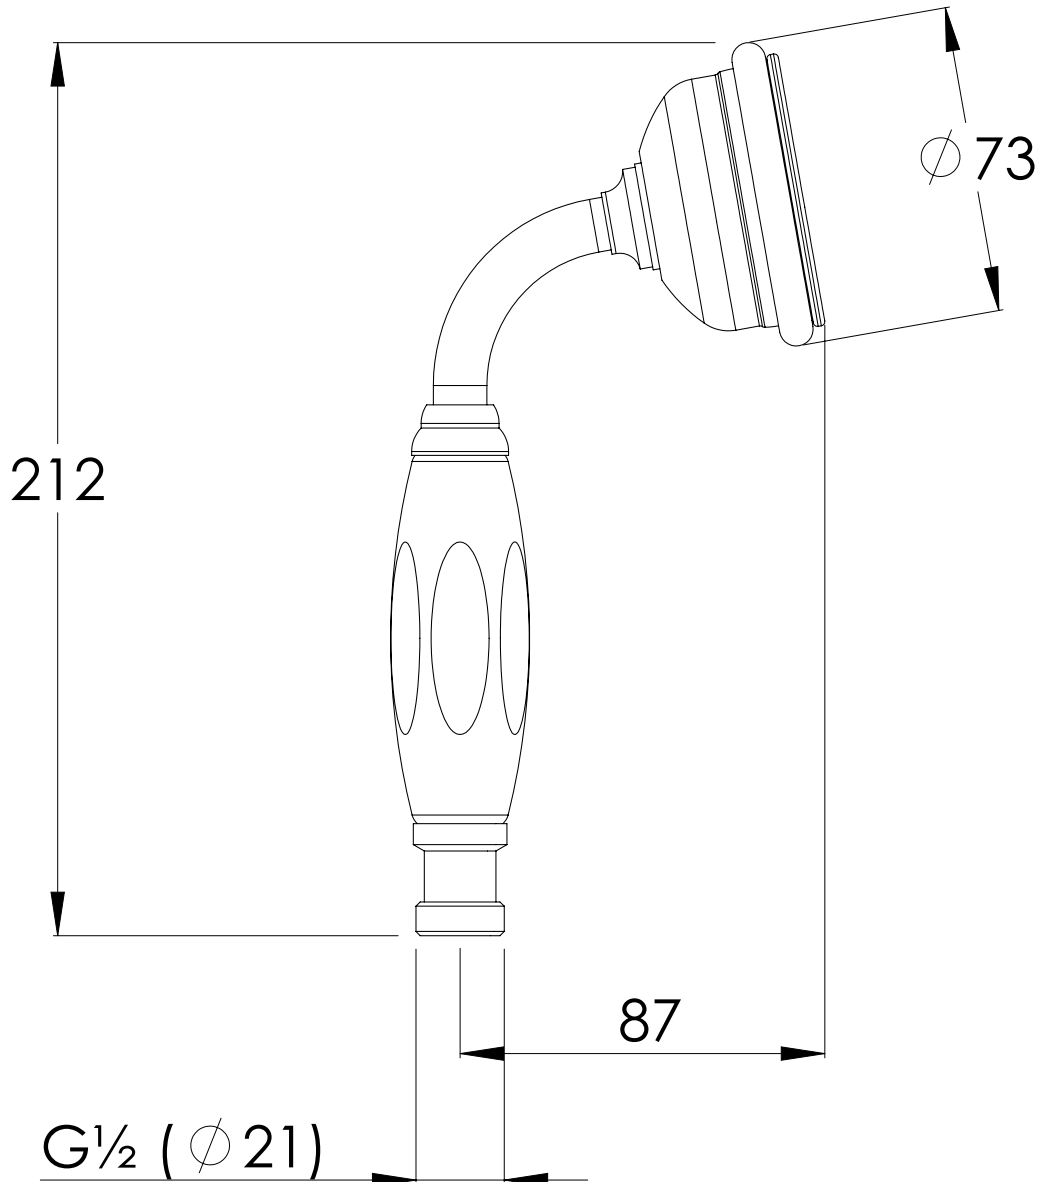

LEFROY BROOKS

IBROC HOUSE ESSEX ROAD
HODDESDON HERTS EN11 0QS UK
T: +44 (0)1992 708 316 F: +44 (0)1992 708 317

LB2136

CLASSIC PORCELAIN HANDLED 2 1/2" APRON ROSE
HANDSET

DIMENSIONAL DATA SHEET

DATE: 01/05/2019

REVISION: A

COPYRIGHT © LBIP LTD. ALL RIGHTS RESERVED

DIMENSIONS IN MILLIMETRES

WHILST EVERY EFFORT IS MADE TO ENSURE THE ACCURACY OF THESE DATA SHEETS THEY ARE SUBJECT TO CHANGE WITHOUT NOTICE AS PART OF THE COMPANY'S PRODUCT DEVELOPMENT PROCESS