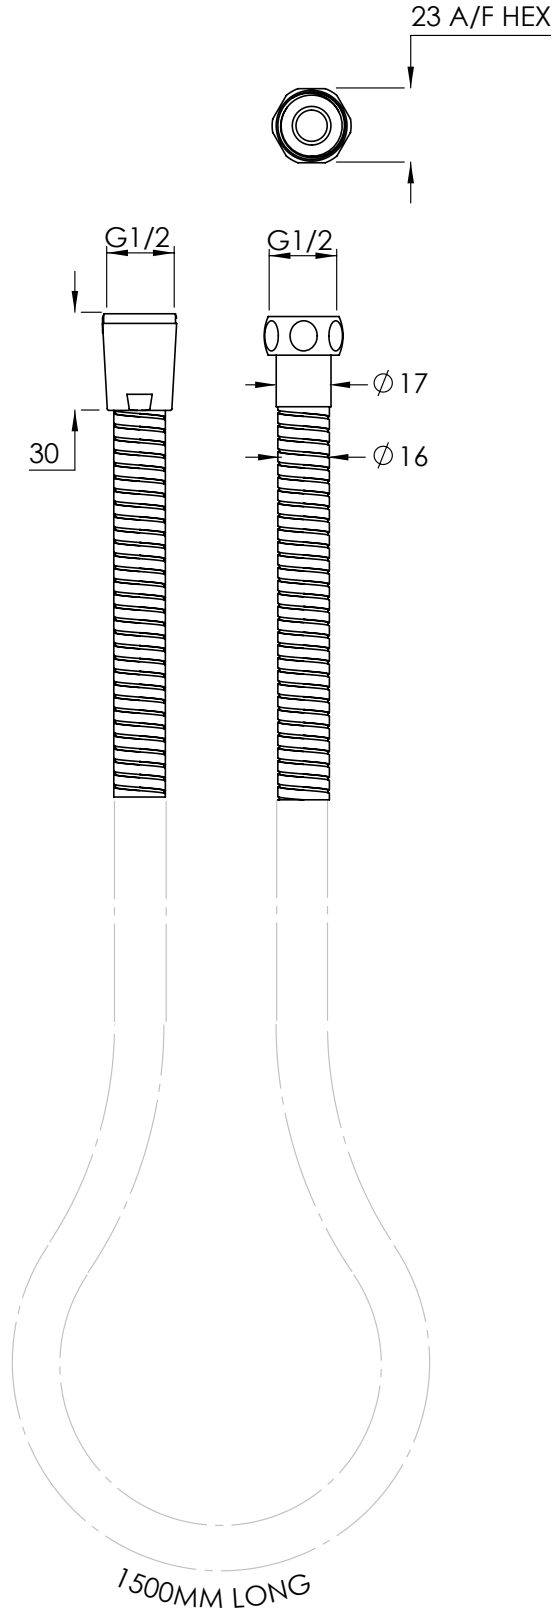

LEFROY BROOKS

IBROC HOUSE ESSEX ROAD
HODDESDON HERTS EN11 0QS UK
T: +44 (0)1992 708 316 F: +44 (0)1992 708 317

LB2121

WIDE BORE FLEXIBLE SHOWER HOSE

(CONICAL TO HEX)

DIMENSIONAL DATA SHEET

DATE: 01/05/2024

REVISION: A

COPYRIGHT © LBIP LTD. ALL RIGHTS RESERVED

DIMENSIONS IN MILLIMETRES

WHILST EVERY EFFORT IS MADE TO ENSURE THE ACCURACY OF THESE DATA SHEETS THEY ARE SUBJECT TO CHANGE WITHOUT NOTICE AS PART OF THE COMPANY'S PRODUCT DEVELOPMENT PROCESS