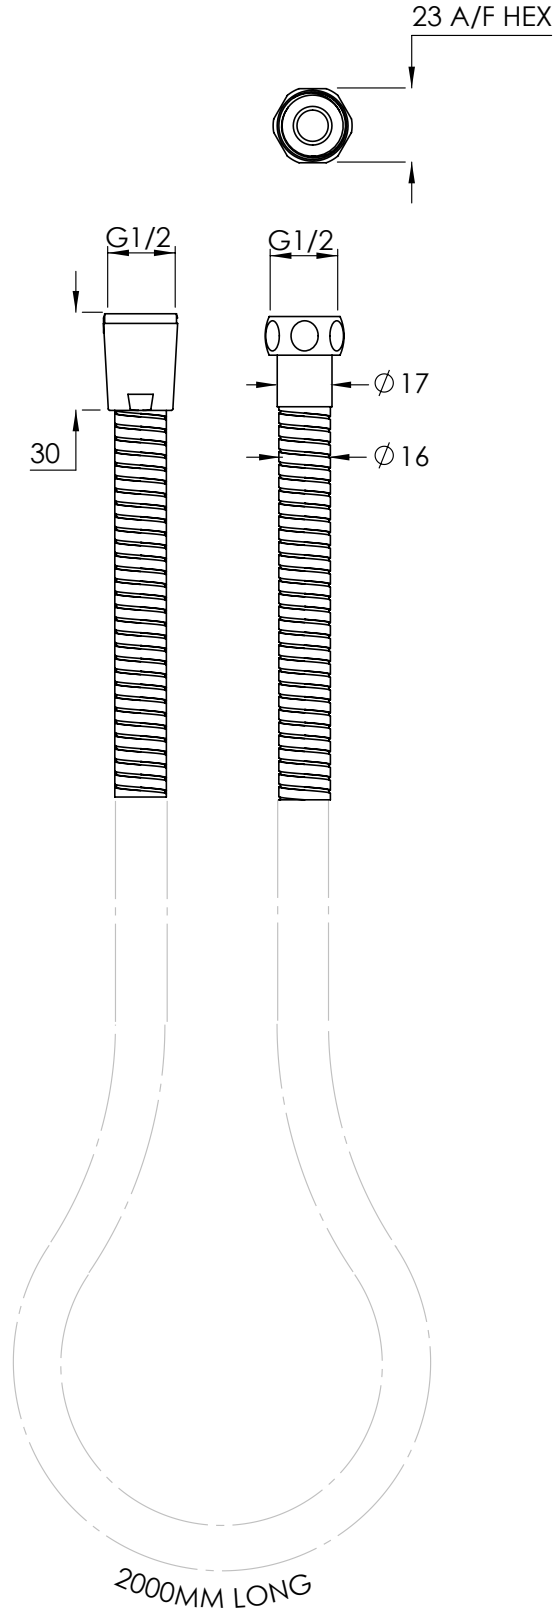

# LB2116

EXTRA LONG WIDE BORE FLEXIBLE SHOWER HOSE

(CONICAL TO HEX)

DIMENSIONAL DATA SHEET

DATE: 01/05/2024

REVISION: A

COPYRIGHT © LBIP LTD. ALL RIGHTS RESERVED

DIMENSIONS IN MILLIMETRES