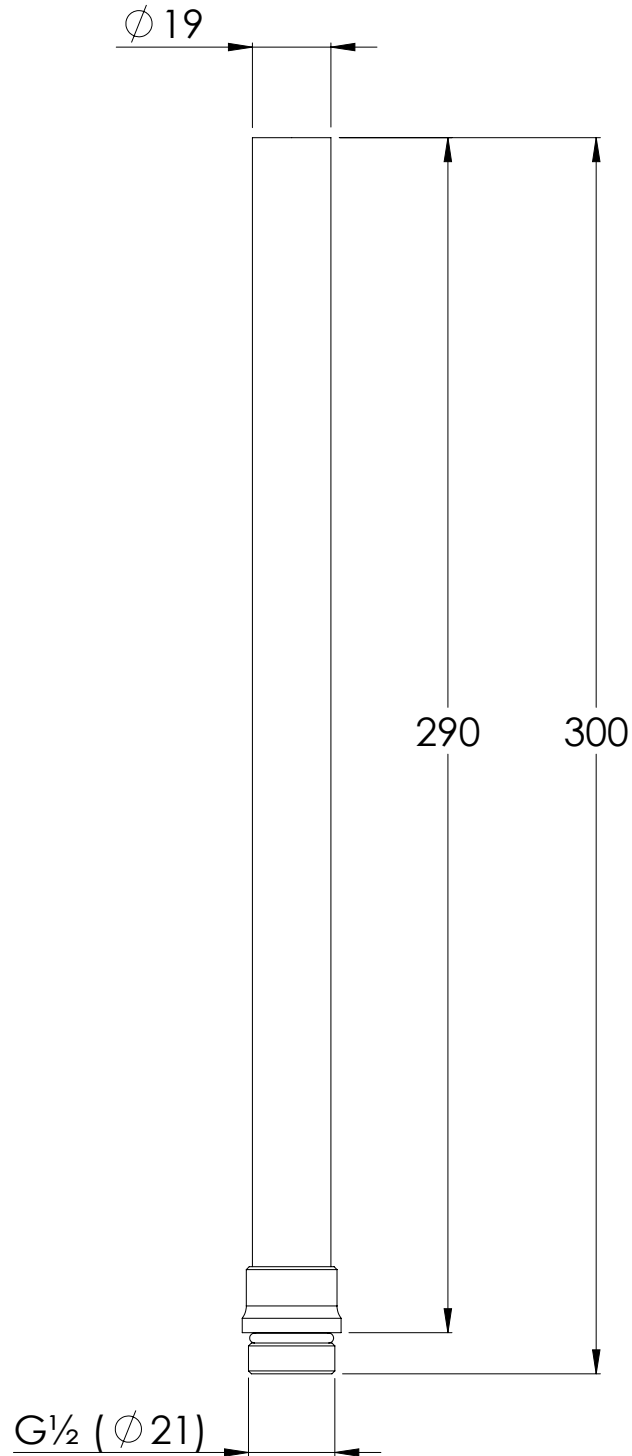

LEFROY BROOKS

IBROC HOUSE ESSEX ROAD
HODDESDON HERTS EN11 0QS UK
T: +44 (0)1992 708 316 F: +44 (0)1992 708 317

LB1795

CEILING SHOWER PROJECTION ARM

DIMENSIONAL DATA SHEET

DATE: 16/05/2019

REVISION: A

COPYRIGHT © LBIP LTD. ALL RIGHTS RESERVED

DIMENSIONS IN MILLIMETRES

WHILST EVERY EFFORT IS MADE TO ENSURE THE ACCURACY OF THESE DATA SHEETS THEY ARE SUBJECT TO CHANGE WITHOUT NOTICE AS PART OF THE COMPANY'S PRODUCT DEVELOPMENT PROCESS