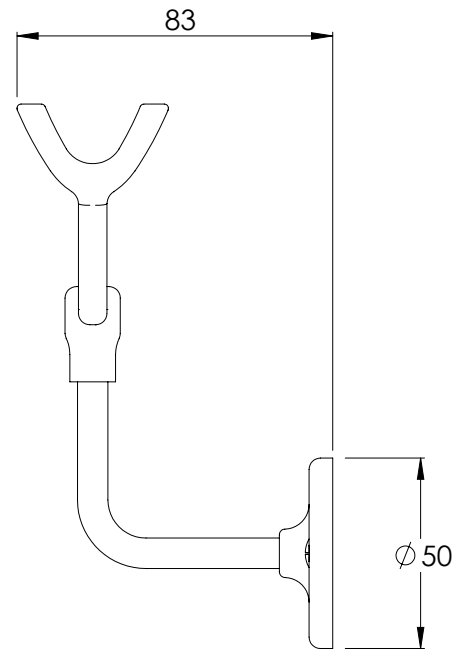

LEFROY BROOKS

IBROC HOUSE ESSEX ROAD
HODDESDON HERTS EN11 0QS UK
T: +44 (0)1992 708 316 F: +44 (0)1992 708 317

LB1756

EDWARDIAN WALL MOUNTED CRADLE

DIMENSIONAL DATA SHEET

DATE: 20/05/2019

REVISION: B

COPYRIGHT © LBIP LTD. ALL RIGHTS RESERVED

DIMENSIONS IN MILLIMETRES

WHILST EVERY EFFORT IS MADE TO ENSURE THE ACCURACY OF THESE DATA SHEETS THEY ARE SUBJECT TO CHANGE WITHOUT NOTICE AS PART OF THE COMPANY'S PRODUCT DEVELOPMENT PROCESS