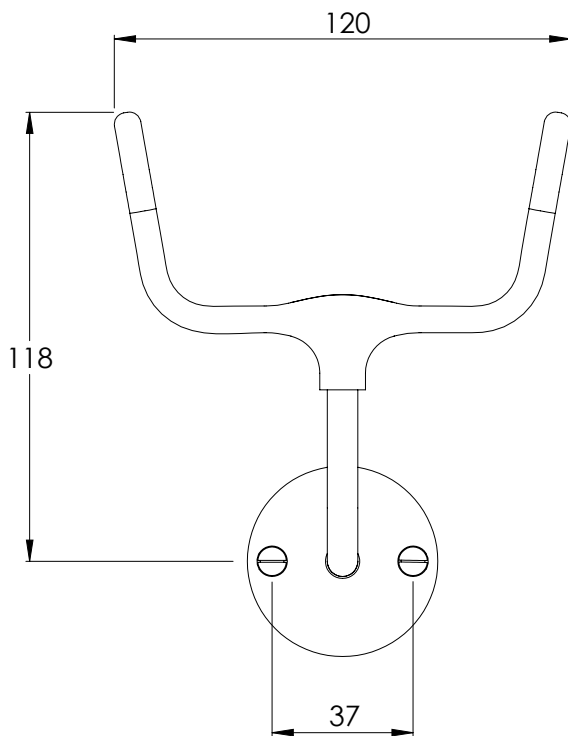

LEFROY BROOKS

IBROC HOUSE ESSEX ROAD
HODDESDON HERTS EN11 0QS UK
T: +44 (0)1992 708 316 F: +44 (0)1992 708 317

LB1756

EDWARDIAN WALL MOUNTED CRADLE

DIMENSIONAL DATA SHEET

DATE: 20/05/2019

REVISION: B

COPYRIGHT © LBIP LTD. ALL RIGHTS RESERVED

DIMENSIONS IN MILLIMETRES

WHILST EVERY EFFORT IS MADE TO ENSURE THE ACCURACY OF THESE DATA SHEETS THEY ARE SUBJECT TO CHANGE WITHOUT NOTICE AS PART OF THE COMPANY'S PRODUCT DEVELOPMENT PROCESS