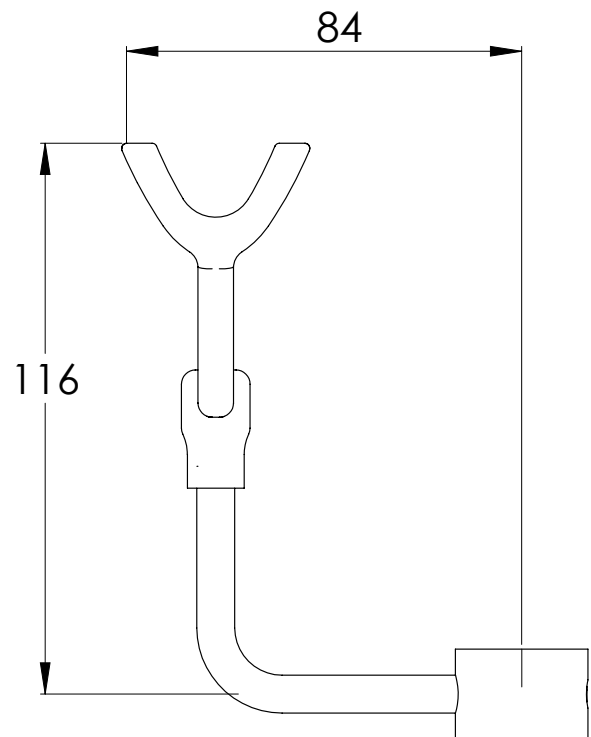

LEFROY BROOKS

IBROC HOUSE ESSEX ROAD
HODDESDON HERTS EN11 0QS UK
T: +44 (0)1992 708 316 F: +44 (0)1992 708 317

LB1751

EDWARDIAN RISER CRADLE (FOR 19MM RISER)

DIMENSIONAL DATA SHEET

DATE: 04/06/2019

REVISION: B

COPYRIGHT © LBIP LTD. ALL RIGHTS RESERVED

DIMENSIONS IN MILLIMETRES

WHILST EVERY EFFORT IS MADE TO ENSURE THE ACCURACY OF THESE DATA SHEETS THEY ARE SUBJECT TO CHANGE WITHOUT NOTICE AS PART OF THE COMPANY'S PRODUCT DEVELOPMENT PROCESS