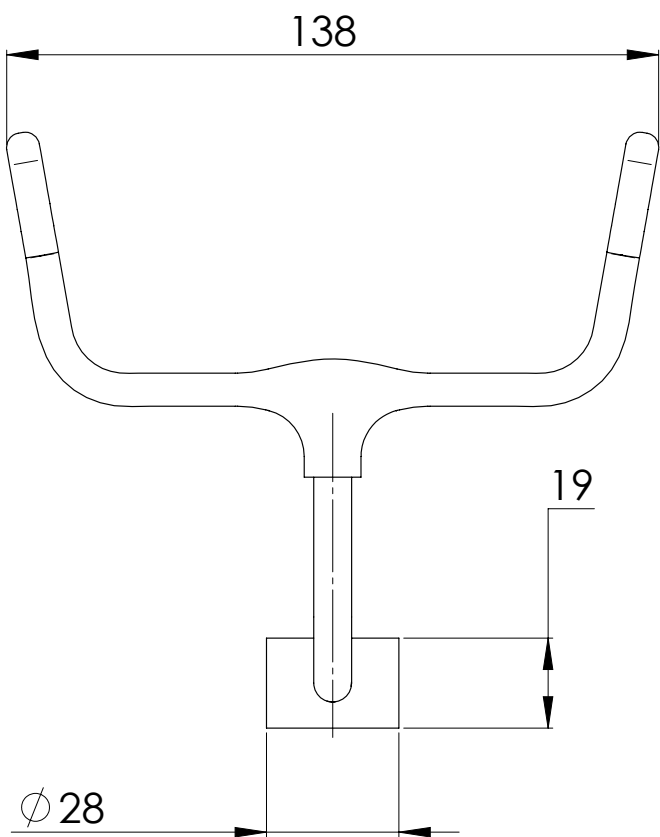

LEFROY BROOKS

IBROC HOUSE ESSEX ROAD
HODDESDON HERTS EN11 0QS UK
T: +44 (0)1992 708 316 F: +44 (0)1992 708 317

LB1751

EDWARDIAN RISER CRADLE (FOR 19MM RISER)

DIMENSIONAL DATA SHEET

DATE: 04/06/2019

REVISION: B

COPYRIGHT © LBIP LTD. ALL RIGHTS RESERVED

DIMENSIONS IN MILLIMETRES

WHILST EVERY EFFORT IS MADE TO ENSURE THE ACCURACY OF THESE DATA SHEETS THEY ARE SUBJECT TO CHANGE WITHOUT NOTICE AS PART OF THE COMPANY'S PRODUCT DEVELOPMENT PROCESS