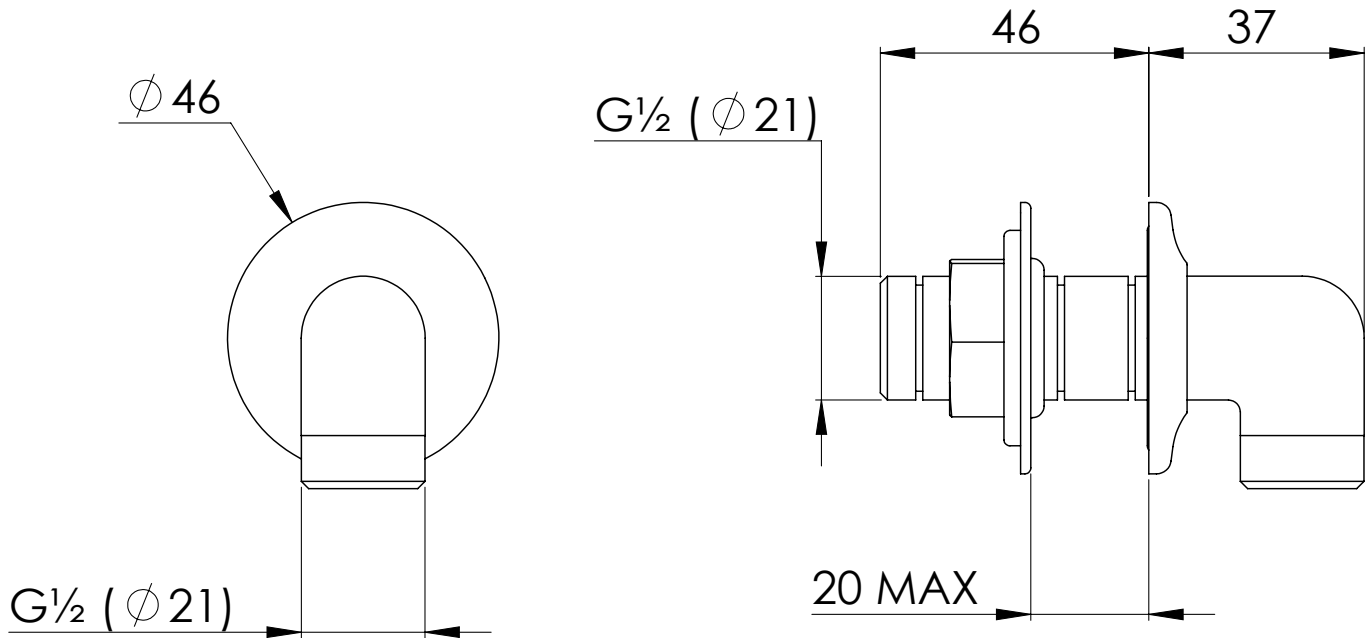

LEFROY BROOKS

IBROC HOUSE ESSEX ROAD
HODDESDON HERTS EN11 0QS UK
T: +44 (0)1992 708 316 F: +44 (0)1992 708 317

LB1749

WALL HOSE OUTLET FOR HAND SHOWER

DIMENSIONAL DATA SHEET

DATE: 16/05/2019

REVISION: B

COPYRIGHT © LBIP LTD. ALL RIGHTS RESERVED

DIMENSIONS IN MILLIMETRES

WHILST EVERY EFFORT IS MADE TO ENSURE THE ACCURACY OF THESE DATA SHEETS THEY ARE SUBJECT TO CHANGE WITHOUT NOTICE AS PART OF THE COMPANY'S PRODUCT DEVELOPMENT PROCESS