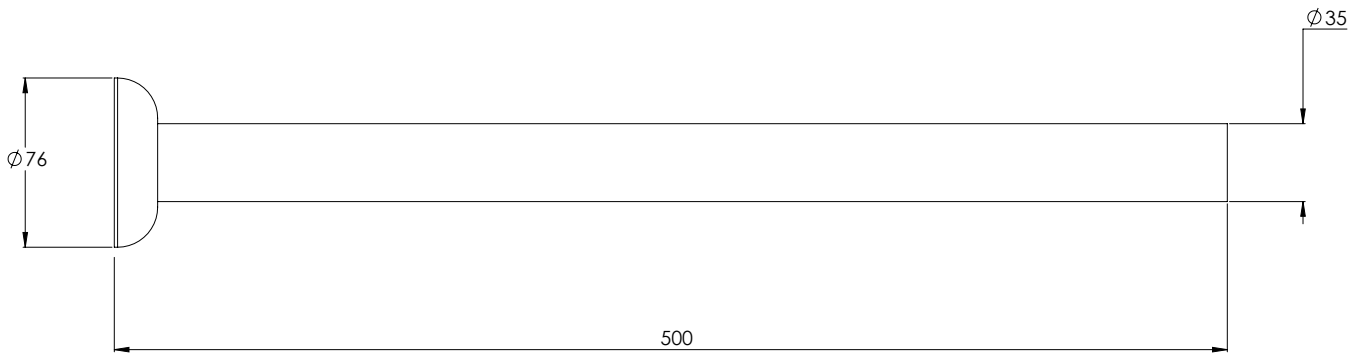

LEFROY BROOKS

IBROC HOUSE ESSEX ROAD
HODDESDON HERTS EN11 0QS UK
T: +44 (0)1992 708 316 F: +44 (0)1992 708 317

LB1303

500mm EXTENSION TUBE & FLANGE FOR LB1302
BASIN BOTTLE TRAP

DIMENSIONAL DATA SHEET

DATE: 03/06/2019

REVISION: B

COPYRIGHT © LBIP LTD. ALL RIGHTS RESERVED

DIMENSIONS IN MILLIMETRES

WHILST EVERY EFFORT IS MADE TO ENSURE THE ACCURACY OF THESE DATA SHEETS THEY ARE SUBJECT TO CHANGE WITHOUT NOTICE AS PART OF THE COMPANY'S PRODUCT DEVELOPMENT PROCESS