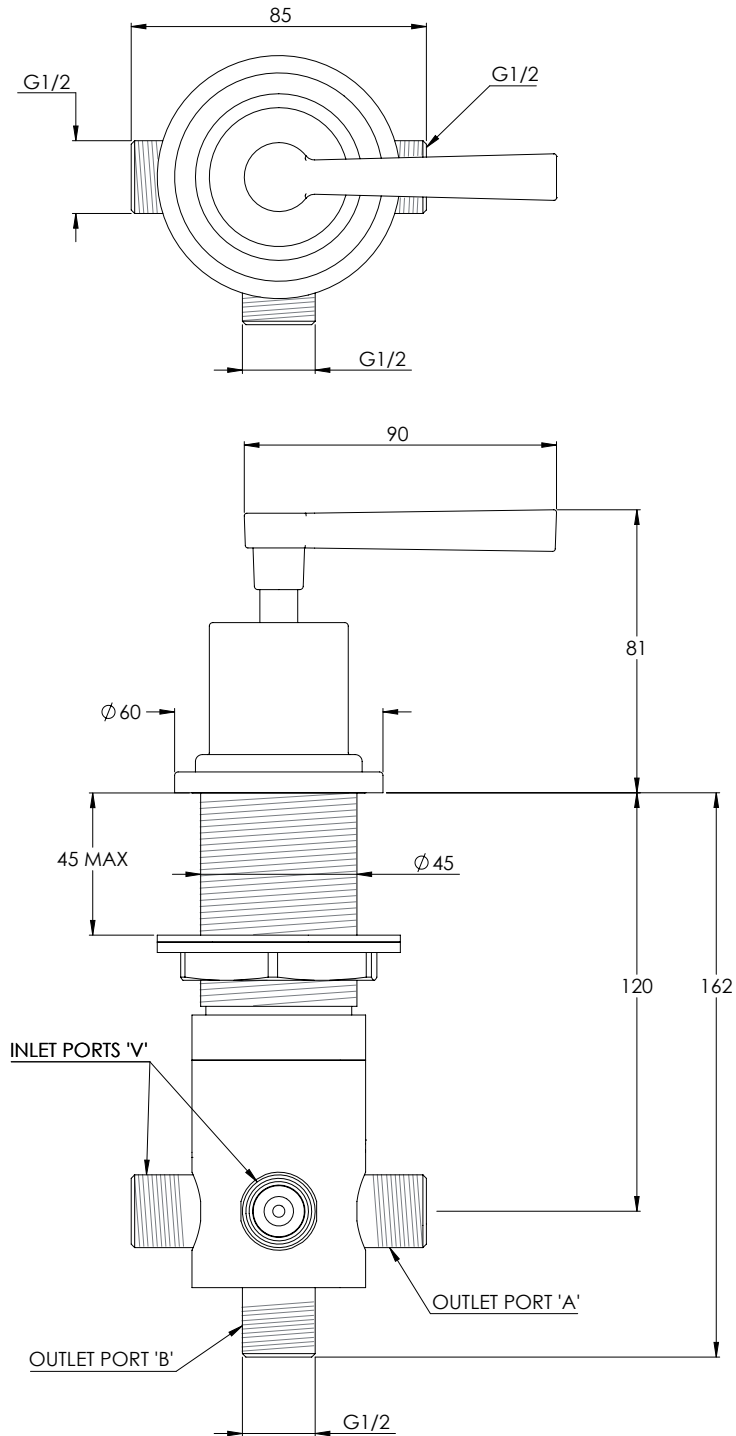

LEFROY BROOKS

IBROC HOUSE ESSEX ROAD
HODDESDON HERTS EN11 0QS UK
T: +44 (0)1992 708 316 F: +44 (0)1992 708 317

JL1650

JANEY MAC LEVER DECK MOUNTED 'TWO-WAY'
DIVERTER

DIMENSIONAL DATA SHEET

DATE: 06/08/2021

REVISION: A

COPYRIGHT © LBIP LTD. ALL RIGHTS RESERVED

DIMENSIONS IN MILLIMETRES

WHILST EVERY EFFORT IS MADE TO ENSURE THE ACCURACY OF THESE DATA SHEETS THEY ARE SUBJECT TO CHANGE WITHOUT NOTICE AS PART OF THE COMPANY'S PRODUCT DEVELOPMENT PROCESS