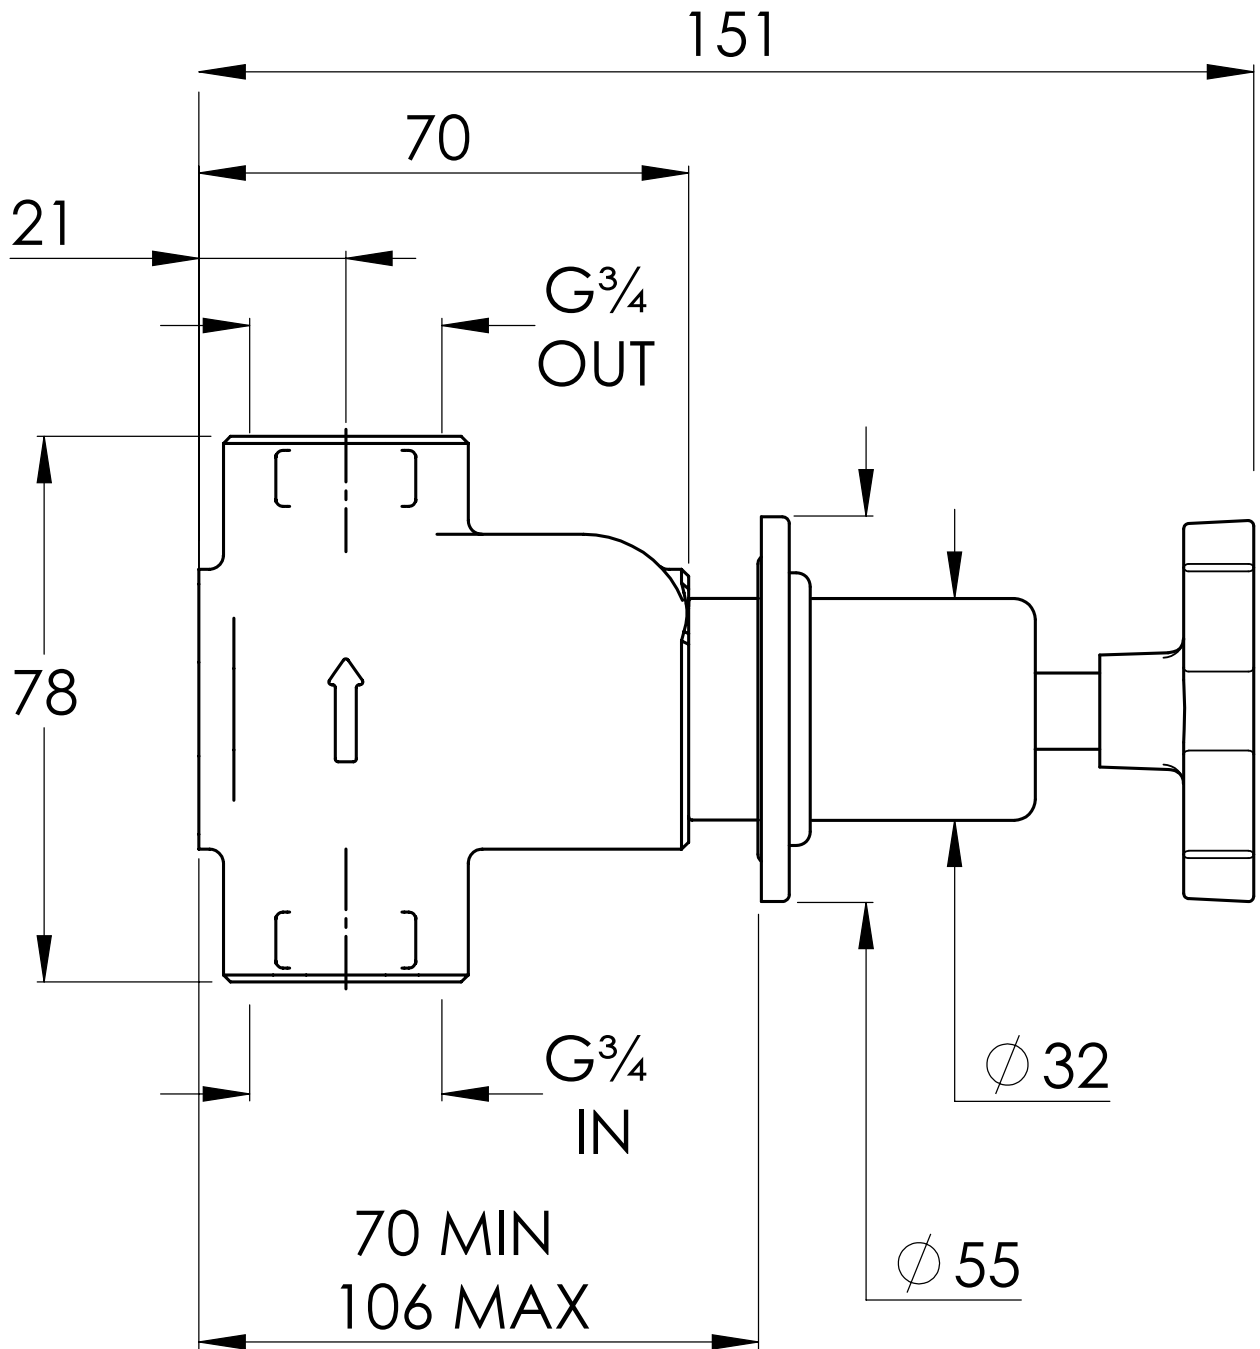

LEFROY BROOKS

IBROC HOUSE ESSEX ROAD
HODDESDON HERTS EN11 0QS UK
T: +44 (0)1992 708 316 F: +44 (0)1992 708 317

JH5000

JANEY MAC FLOW CONTROL VALVE WITH CROSS
HANDLE

DIMENSIONAL DATA SHEET

DATE: 23/01/2020

REVISION: C

COPYRIGHT © LBIP LTD. ALL RIGHTS RESERVED

DIMENSIONS IN MILLIMETRES

WHILST EVERY EFFORT IS MADE TO ENSURE THE ACCURACY OF THESE DATA SHEETS THEY ARE SUBJECT TO CHANGE WITHOUT NOTICE AS PART OF THE COMPANY'S PRODUCT DEVELOPMENT PROCESS