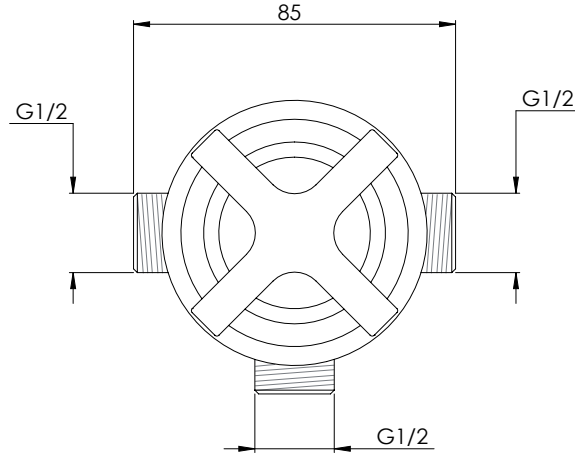

LEFROY BROOKS

IBROC HOUSE ESSEX ROAD
HODDESDON HERTS EN11 0QS UK
T: +44 (0)1992 708 316 F: +44 (0)1992 708 317

JH1650

JANEY MAC DECK MOUNTED 'TWO-WAY' DIVERTER

DIMENSIONAL DATA SHEET

DATE: 06/08/2021

REVISION: A

DIMENSIONS IN MILLIMETRES

WHILST EVERY EFFORT IS MADE TO ENSURE THE ACCURACY OF THESE DATA SHEETS THEY ARE SUBJECT TO CHANGE WITHOUT NOTICE AS PART OF THE COMPANY'S PRODUCT DEVELOPMENT PROCESS

COPYRIGHT © LBIP LTD. ALL RIGHTS RESERVED