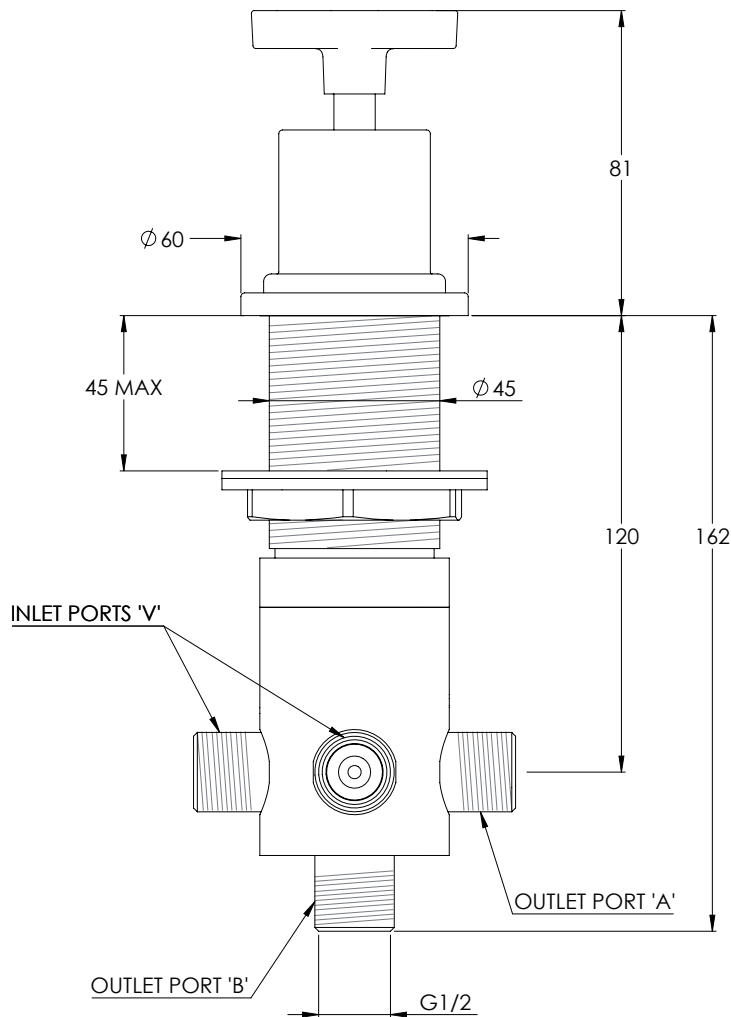

LEFROY BROOKS

IBROC HOUSE ESSEX ROAD
HODDESDON HERTS EN11 0QS UK
T: +44 (0)1992 708 316 F: +44 (0)1992 708 317

JH1650

JANEY MAC DECK MOUNTED 'TWO-WAY' DIVERTER

DIMENSIONAL DATA SHEET

DATE: 06/08/2021

REVISION: A

DIMENSIONS IN MILLIMETRES

WHILST EVERY EFFORT IS MADE TO ENSURE THE ACCURACY OF THESE DATA SHEETS THEY ARE SUBJECT TO CHANGE WITHOUT NOTICE AS PART OF THE COMPANY'S PRODUCT DEVELOPMENT PROCESS

COPYRIGHT © LBIP LTD. ALL RIGHTS RESERVED