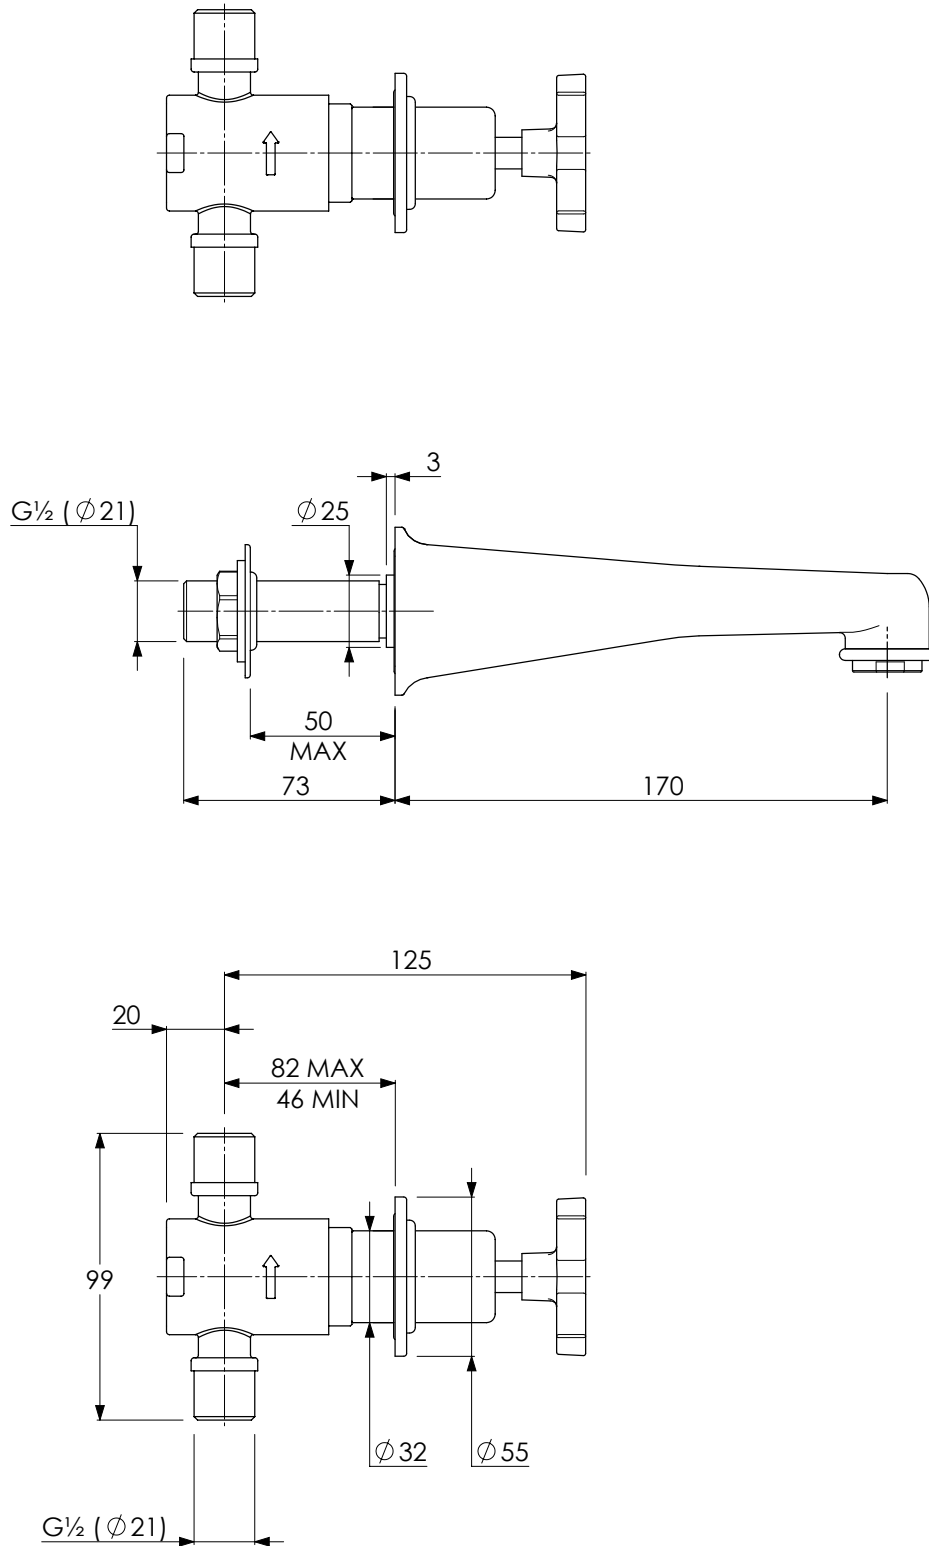

LEFROY BROOKS

IBROC HOUSE ESSEX ROAD
HODDESDON HERTS EN11 0QS UK
T: +44 (0)1992 708 316 F: +44 (0)1992 708 317

JH1218

JANEY MAC HANDWHEEL WALL MOUNTED 3
HOLE BASIN MIXER

DIMENSIONAL DATA SHEET

DATE: 06/08/2018

REVISION: A

COPYRIGHT © LBIP LTD. ALL RIGHTS RESERVED

DIMENSIONS IN MILLIMETRES

WHILST EVERY EFFORT IS MADE TO ENSURE THE ACCURACY OF THESE DATA SHEETS THEY ARE SUBJECT TO CHANGE WITHOUT NOTICE AS PART OF THE COMPANY'S PRODUCT DEVELOPMENT PROCESS