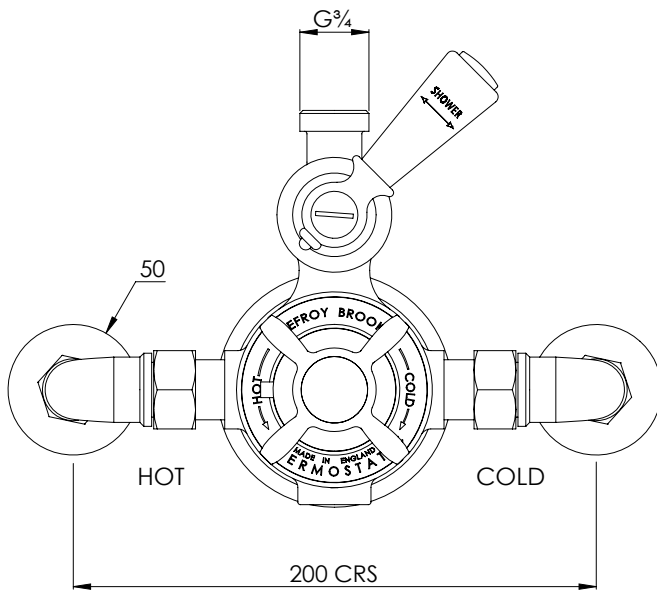

# GD8700

CLASSIC THERMOSTATIC VALVE ONLY

## DIMENSIONAL DATA SHEET

DATE: 04/06/2019

REVISION: D

COPYRIGHT © LBIP LTD. ALL RIGHTS RESERVED

DIMENSIONS IN MILLIMETRES

WHILST EVERY EFFORT IS MADE TO ENSURE THE ACCURACY OF THESE DATA SHEETS THEY ARE SUBJECT TO CHANGE WITHOUT NOTICE AS PART OF THE COMPANY'S PRODUCT DEVELOPMENT PROCESS