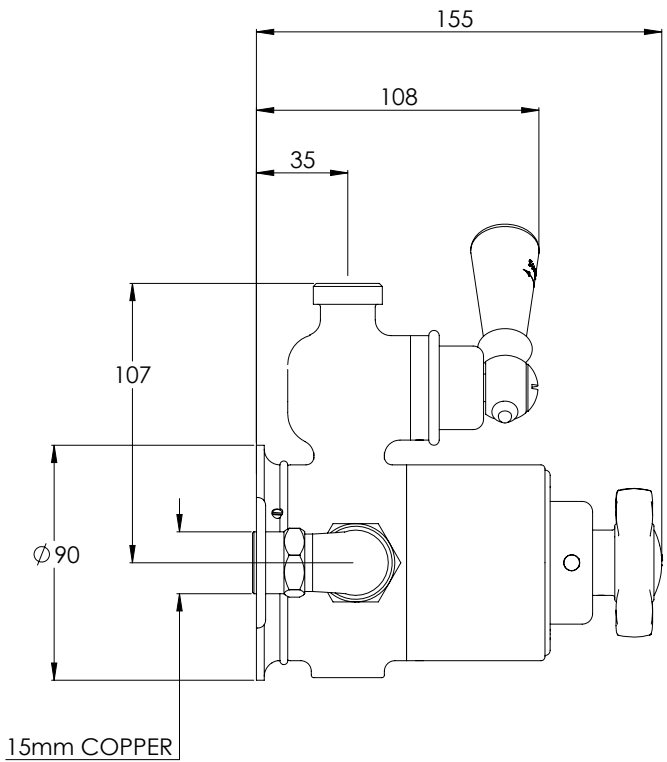

# GD8700

CLASSIC THERMOSTATIC VALVE ONLY

## DIMENSIONAL DATA SHEET

DATE: 04/06/2019

REVISION: D

COPYRIGHT © LBIP LTD. ALL RIGHTS RESERVED

DIMENSIONS IN MILLIMETRES

WHILST EVERY EFFORT IS MADE TO ENSURE THE ACCURACY OF THESE DATA SHEETS THEY ARE SUBJECT TO CHANGE WITHOUT NOTICE AS PART OF THE COMPANY'S PRODUCT DEVELOPMENT PROCESS