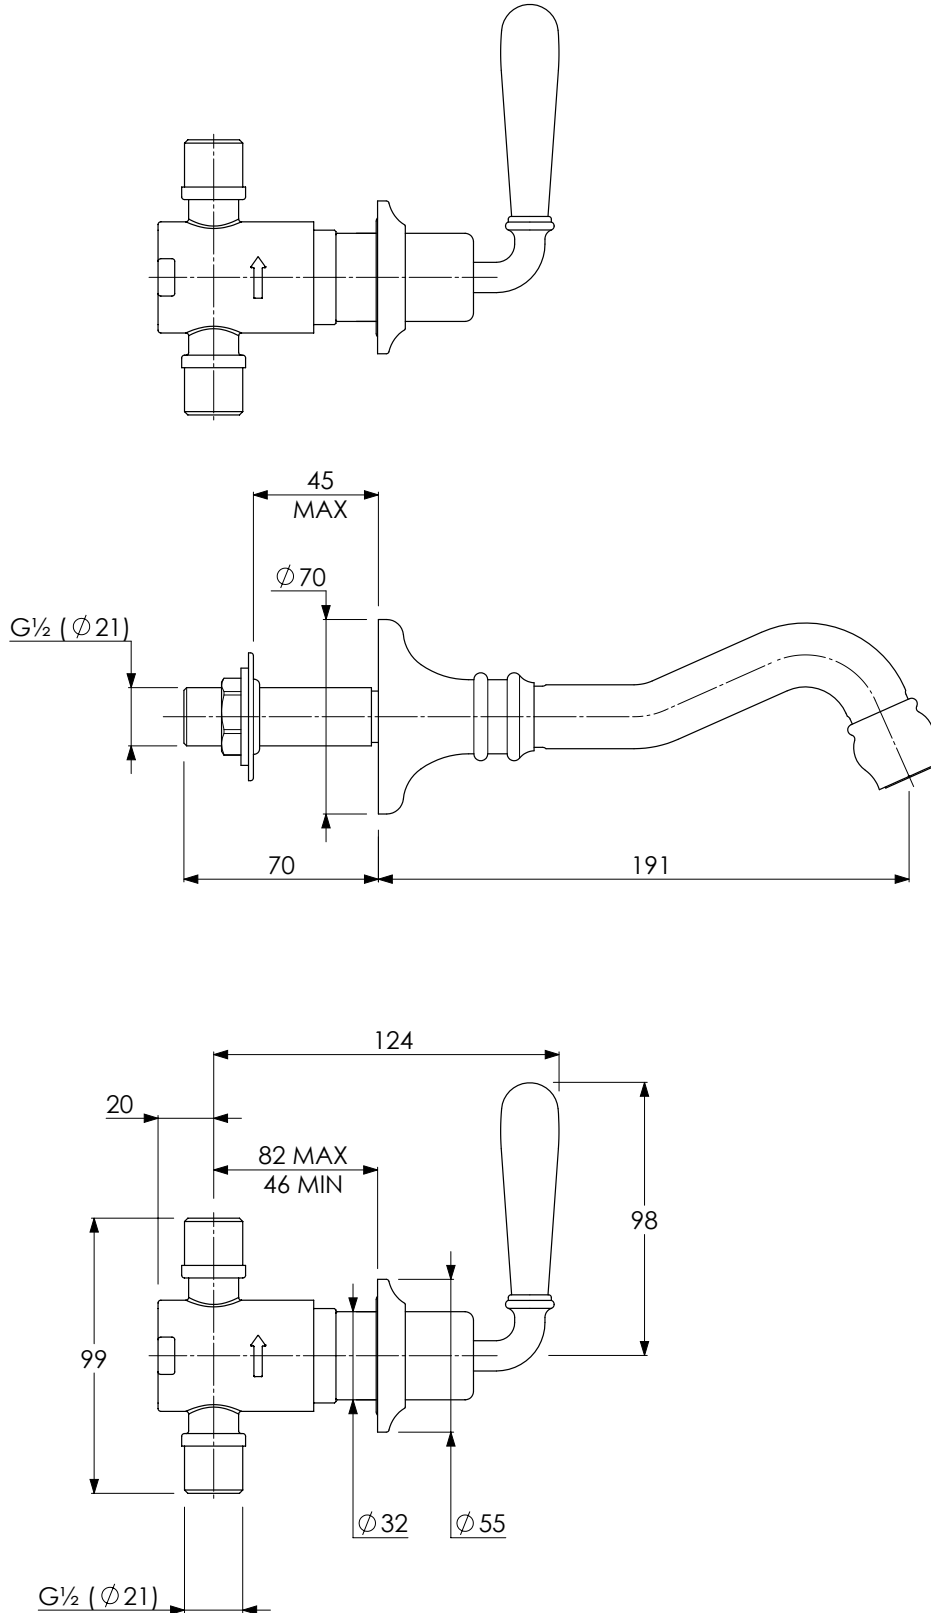

LEFROY BROOKS

IBROC HOUSE ESSEX ROAD
HODDESDON HERTS EN11 0QS UK
T: +44 (0)1992 708 316 F: +44 (0)1992 708 317

FW1208

LA CHAPELLE WALL MOUNTED BASIN MIXER
WITH WHITE TORPILLE LEVERS

DIMENSIONAL DATA SHEET

DATE: 29/01/2019

REVISION: A

COPYRIGHT © LBIP LTD. ALL RIGHTS RESERVED

DIMENSIONS IN MILLIMETRES

WHILST EVERY EFFORT IS MADE TO ENSURE THE ACCURACY OF THESE DATA SHEETS THEY ARE SUBJECT TO CHANGE WITHOUT NOTICE AS PART OF THE COMPANY'S PRODUCT DEVELOPMENT PROCESS