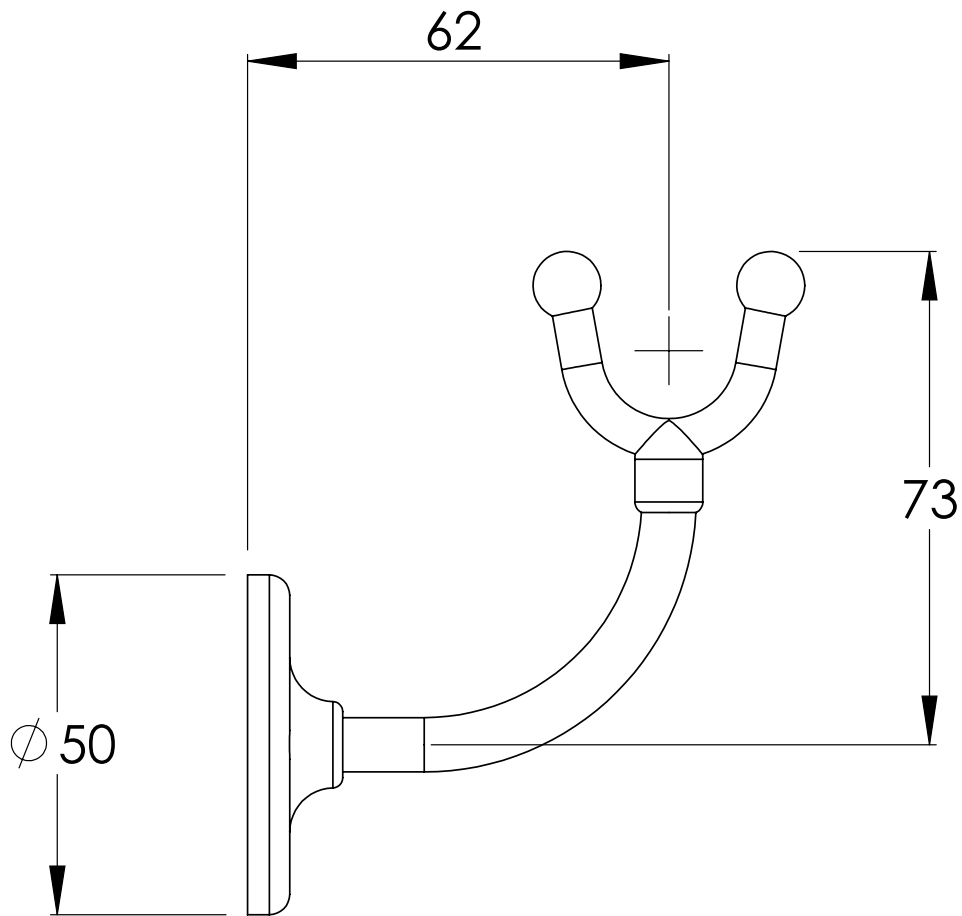

LEFROY BROOKS

IBROC HOUSE ESSEX ROAD
HODDESDON HERTS EN11 0QS UK
T: +44 (0)1992 708 316 F: +44 (0)1992 708 317

FR1762

LA CHAPELLE WALL MOUNTED HANDSET CRADLE

DIMENSIONAL DATA SHEET

DATE: 01/05/2019

REVISION: B

COPYRIGHT © LBIP LTD. ALL RIGHTS RESERVED

DIMENSIONS IN MILLIMETRES

WHILST EVERY EFFORT IS MADE TO ENSURE THE ACCURACY OF THESE DATA SHEETS THEY ARE SUBJECT TO CHANGE WITHOUT NOTICE AS PART OF THE COMPANY'S PRODUCT DEVELOPMENT PROCESS