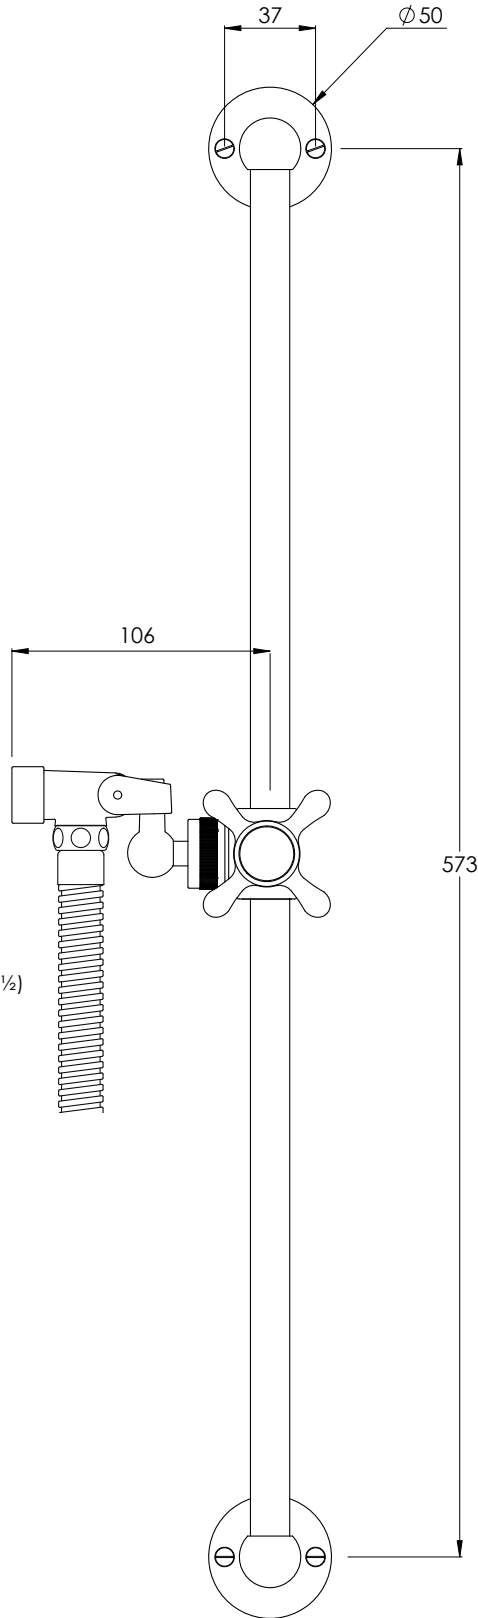

LEFROY BROOKS

IBROC HOUSE ESSEX ROAD
HODDESDON HERTS EN11 0QS UK
T: +44 (0)1992 708 316 F: +44 (0)1992 708 317

FR1720

LA CHAPELLE SLIDING RAIL KIT WITH HOOK & CONNECTOR

DIMENSIONAL DATA SHEET

DATE: 01/05/2024

REVISION: A

HOSE SOLD SEPERATELY (G½)

DIMENSIONS IN MILLIMETRES

COPYRIGHT © LBIP LTD. ALL RIGHTS RESERVED

WHILST EVERY EFFORT IS MADE TO ENSURE THE ACCURACY OF THESE DATA SHEETS THEY ARE SUBJECT TO CHANGE WITHOUT NOTICE AS PART OF THE COMPANY'S PRODUCT DEVELOPMENT PROCESS