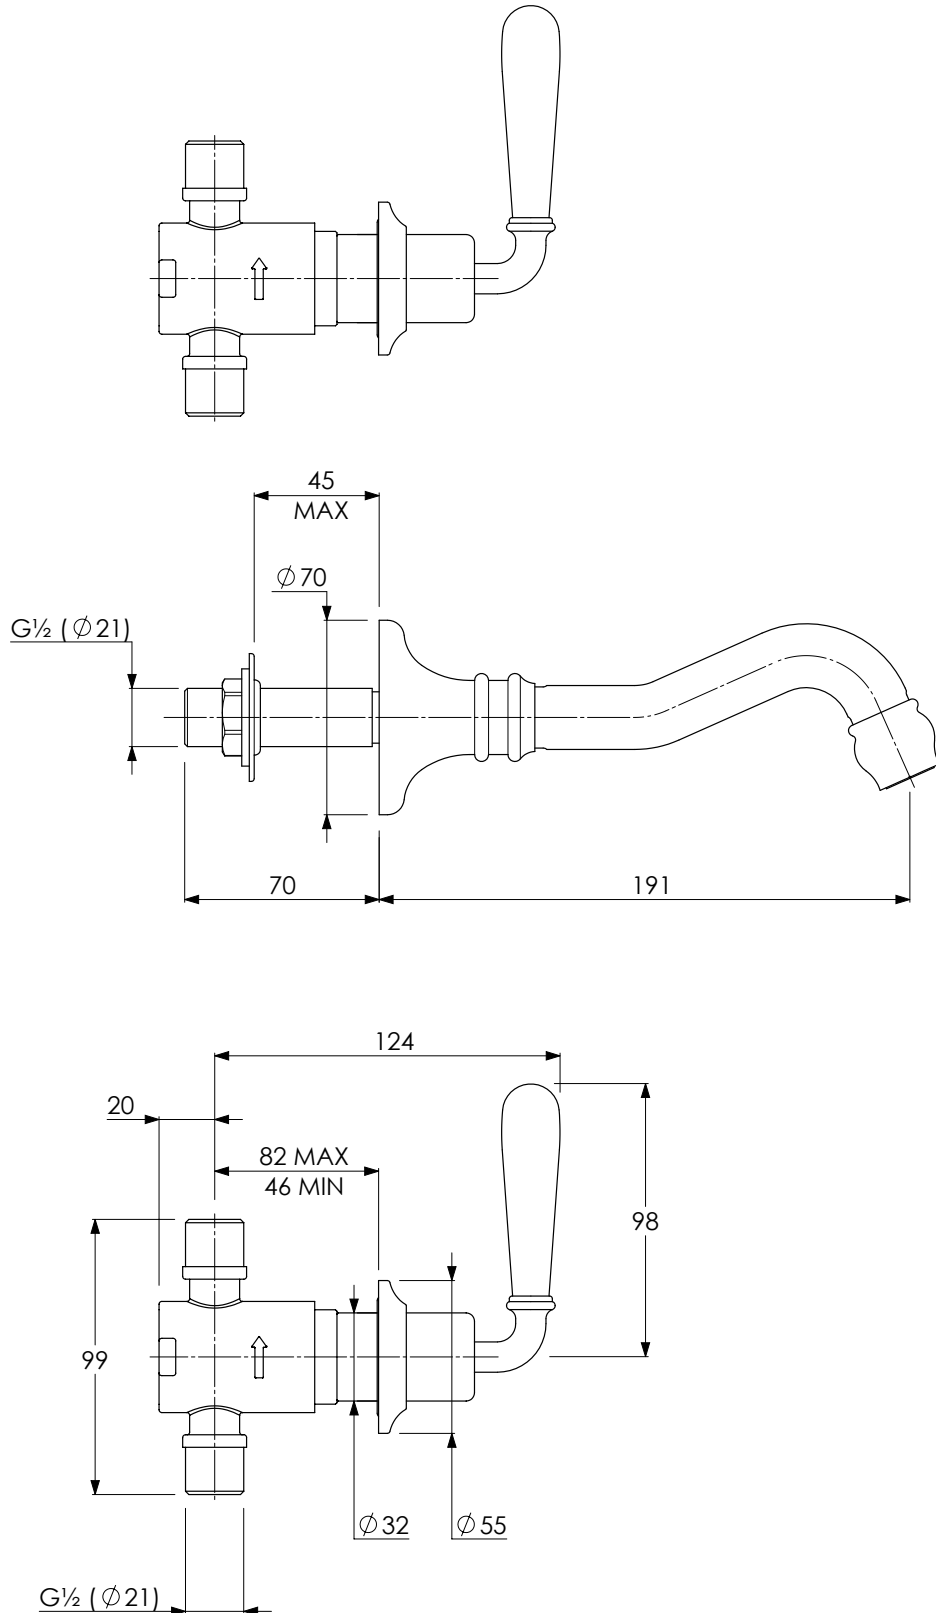

LEFROY BROOKS

IBROC HOUSE ESSEX ROAD
HODDESDON HERTS EN11 0QS UK
T: +44 (0)1992 708 316 F: +44 (0)1992 708 317

FM1208

LA CHAPELLE WALL MOUNTED BASIN MIXER
WITH METAL TORPILLE LEVERS

DIMENSIONAL DATA SHEET

DATE: 29/01/2019

REVISION: A

COPYRIGHT © LBIP LTD. ALL RIGHTS RESERVED

DIMENSIONS IN MILLIMETRES

WHILST EVERY EFFORT IS MADE TO ENSURE THE ACCURACY OF THESE DATA SHEETS THEY ARE SUBJECT TO CHANGE WITHOUT NOTICE AS PART OF THE COMPANY'S PRODUCT DEVELOPMENT PROCESS