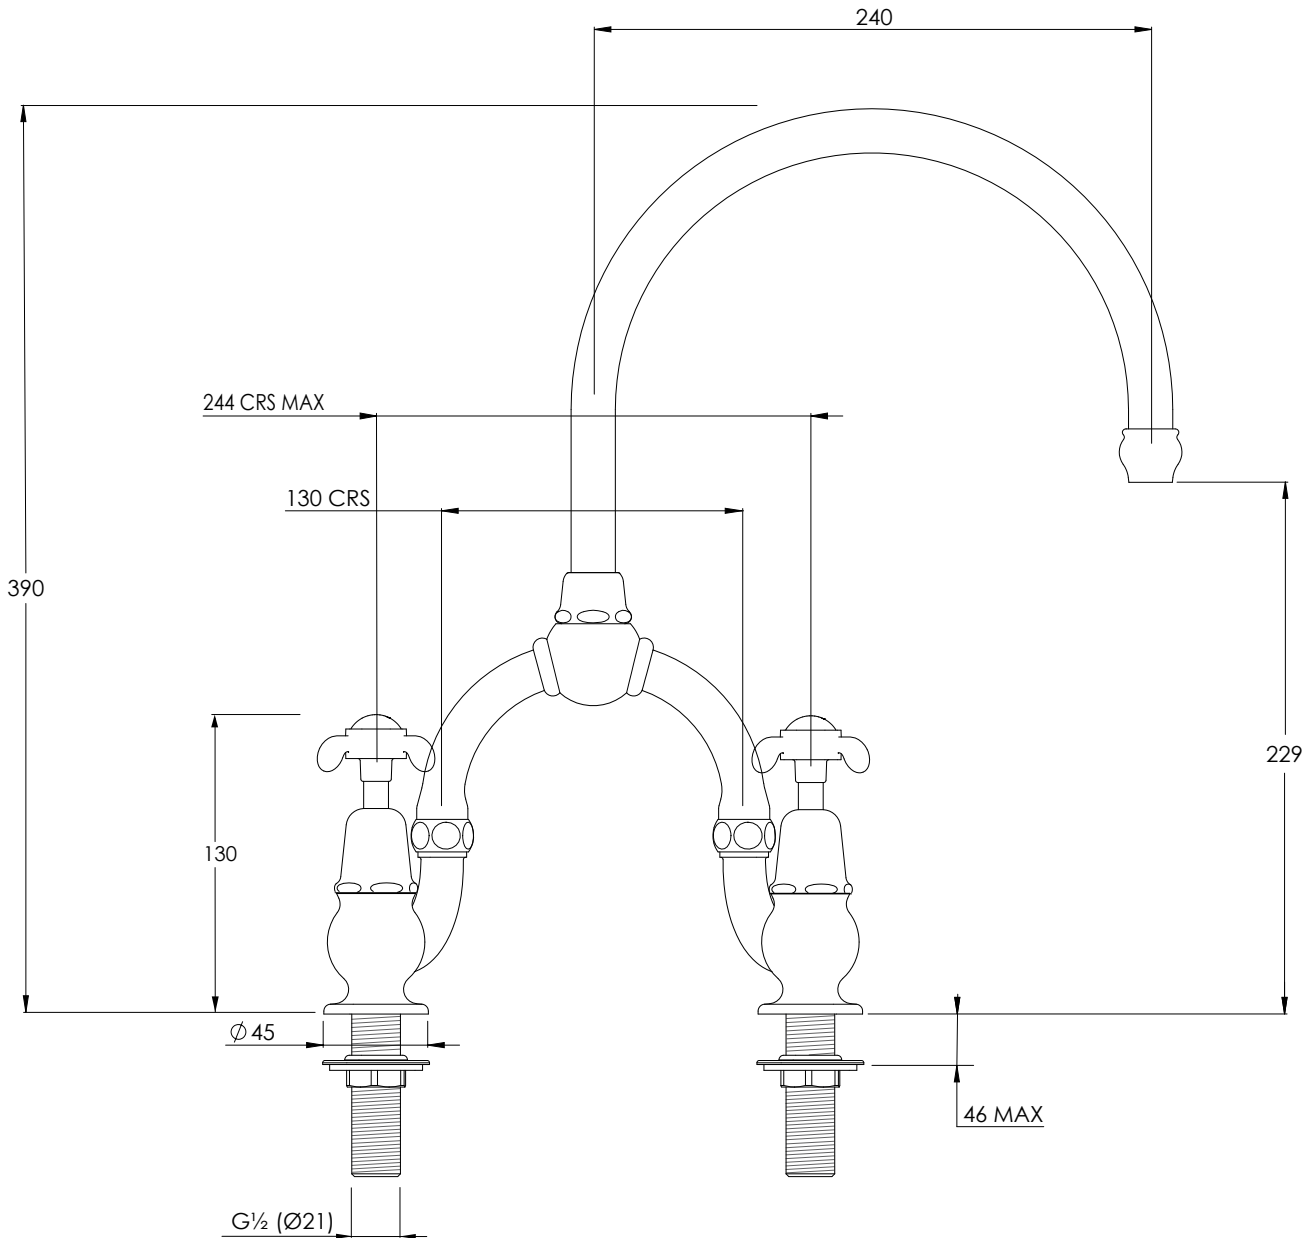

# FH1530

LA CHAPELLE KITCHEN BRIDGE MIXER

## DIMENSIONAL DATA SHEET

DATE: 03/06/2019

REVISION: B

COPYRIGHT © LBIP LTD. ALL RIGHTS RESERVED

DIMENSIONS IN MILLIMETRES

WHILST EVERY EFFORT IS MADE TO ENSURE THE ACCURACY OF THESE DATA SHEETS THEY ARE SUBJECT TO CHANGE WITHOUT NOTICE AS PART OF THE COMPANY'S PRODUCT DEVELOPMENT PROCESS