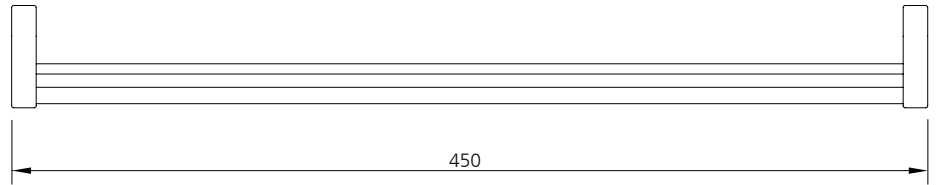

LEFROY BROOKS

IBROC HOUSE ESSEX ROAD
HODDESDON HERTS EN11 0QS UK
T: +44 (0)1992 708 316 F: +44 (0)1992 708 317

DP4611

FIFTH GLASS SHELF

DIMENSIONAL DATA SHEET

DATE: 30/06/2022

REVISION: B

COPYRIGHT © LBIP LTD. ALL RIGHTS RESERVED

DIMENSIONS IN MILLIMETRES

WHILST EVERY EFFORT IS MADE TO ENSURE THE ACCURACY OF THESE DATA SHEETS THEY ARE SUBJECT TO CHANGE WITHOUT NOTICE AS PART OF THE COMPANY'S PRODUCT DEVELOPMENT PROCESS