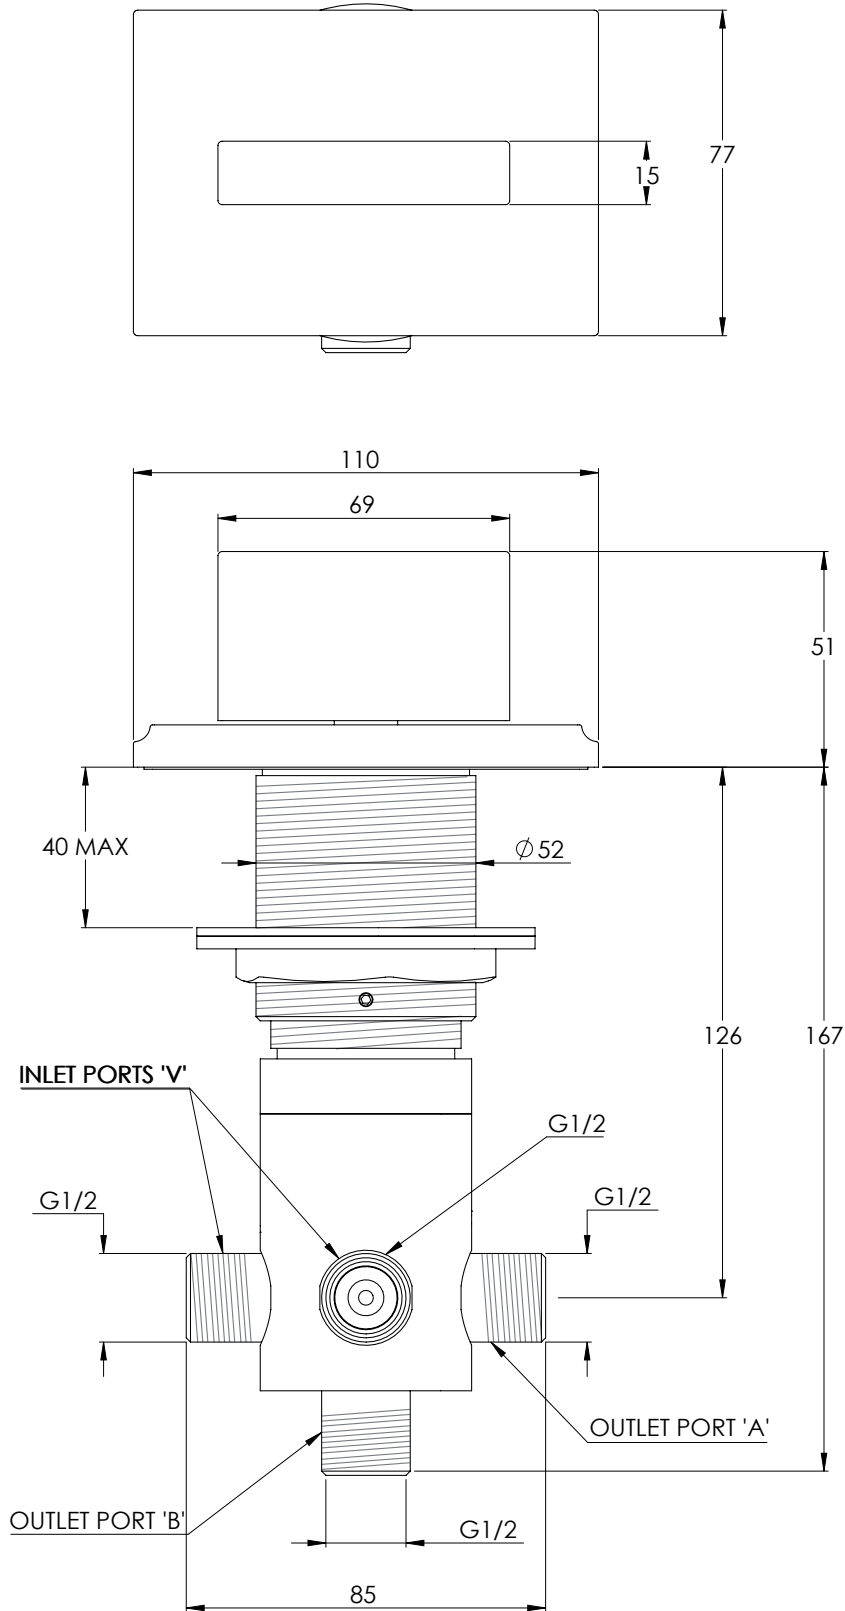

LEFROY BROOKS

IBROC HOUSE ESSEX ROAD
HODDESDON HERTS EN11 0QS UK
T: +44 (0)1992 708 316 F: +44 (0)1992 708 317

DP1650

FIFTH DECK MOUNTED 'TWO-WAY' DIVERTER

DIMENSIONAL DATA SHEET

DATE: 06/08/2021

REVISION: B

COPYRIGHT © LBIP LTD. ALL RIGHTS RESERVED

DIMENSIONS IN MILLIMETRES

WHILST EVERY EFFORT IS MADE TO ENSURE THE ACCURACY OF THESE DATA SHEETS THEY ARE SUBJECT TO CHANGE WITHOUT NOTICE AS PART OF THE COMPANY'S PRODUCT DEVELOPMENT PROCESS