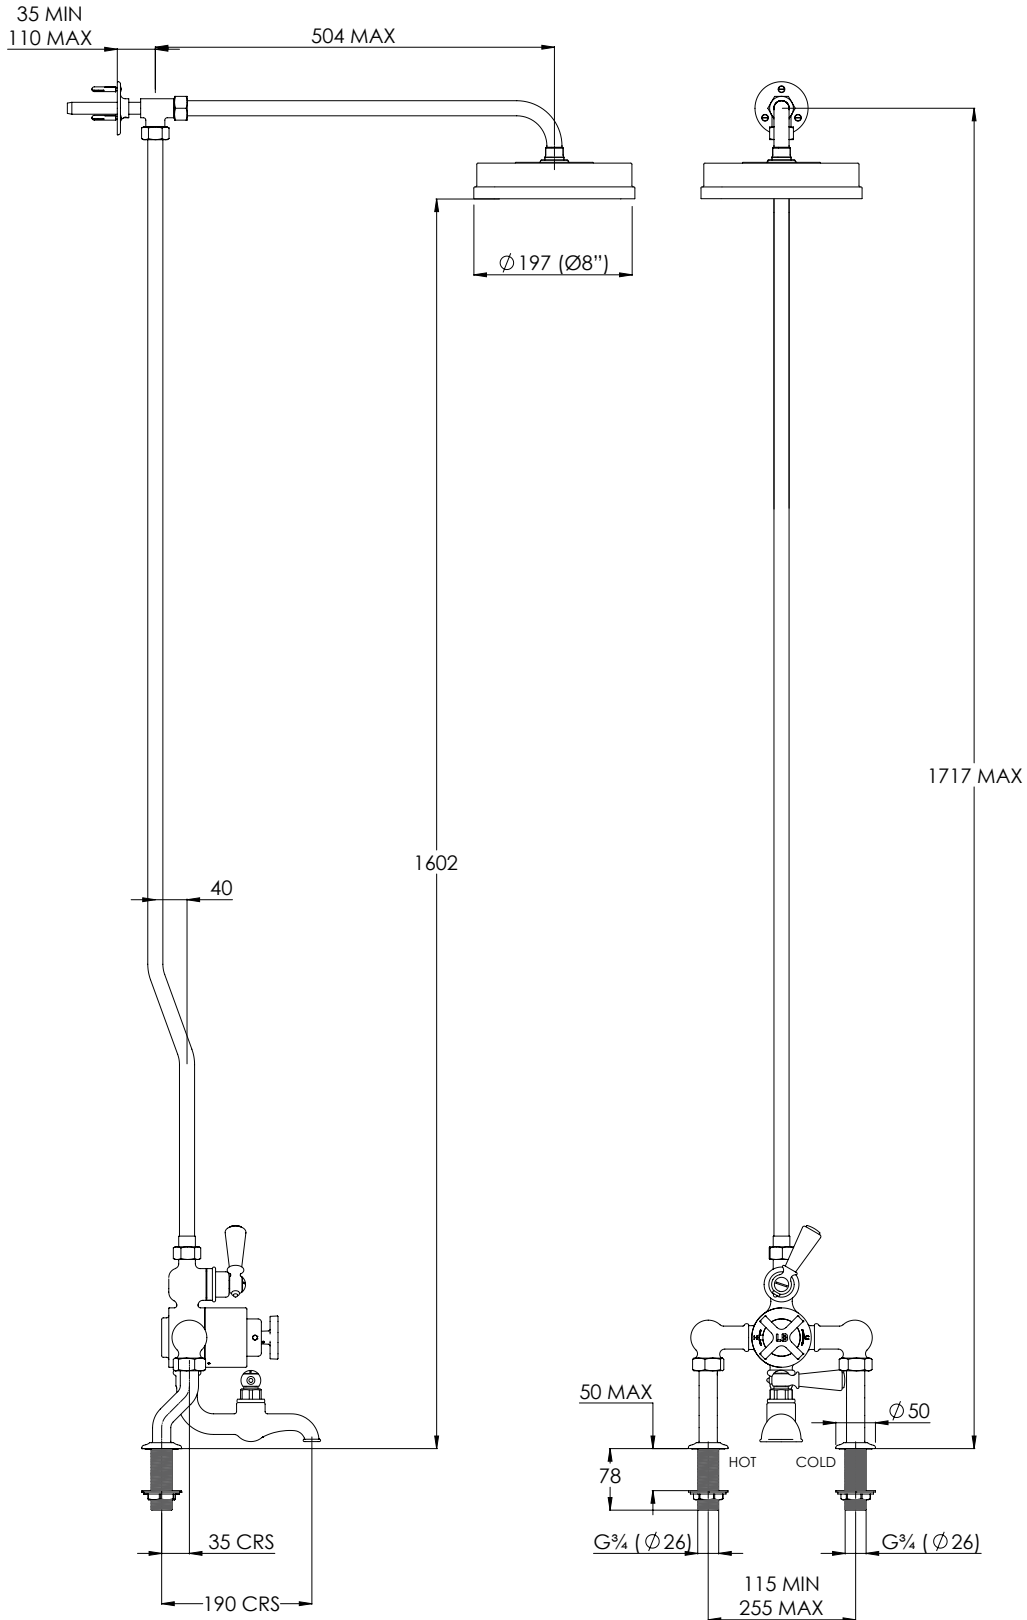

LEFROY BROOKS

IBROC HOUSE ESSEX ROAD
HODDESDON HERTS EN11 0QS UK
T: +44 (0)1992 708 316 F: +44 (0)1992 708 317

DM/MK8822

MACKINTOSH DECK MOUNTED THERMOSTATIC BATH
SHOWER MIXER WITH RISER & EASY CLEAN 8" ROSE

DIMENSIONAL DATA SHEET

DATE: 18/04/2024

REVISION: B

COPYRIGHT © LBIP LTD. ALL RIGHTS RESERVED

DIMENSIONS IN MILLIMETRES

WHILST EVERY EFFORT IS MADE TO ENSURE THE ACCURACY OF THESE DATA SHEETS THEY ARE SUBJECT TO CHANGE WITHOUT NOTICE AS PART OF THE COMPANY'S PRODUCT DEVELOPMENT PROCESS