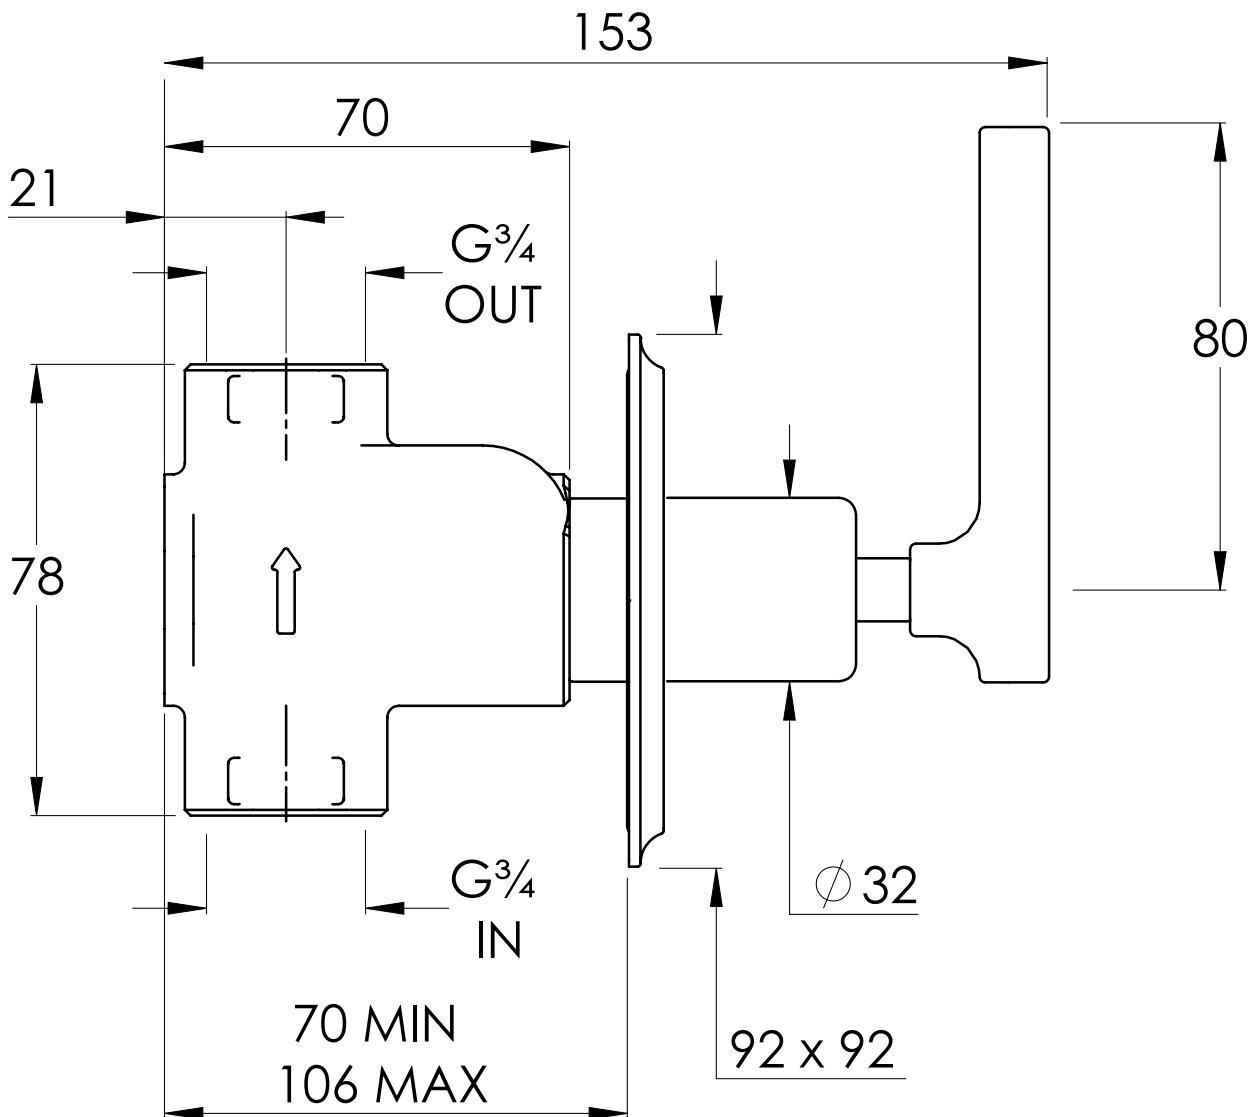

LEFROY BROOKS

IBROC HOUSE ESSEX ROAD
HODDESDON HERTS EN11 0QS UK
T: +44 (0)1992 708 316 F: +44 (0)1992 708 317

DL5000

FIFTH LEVER FLOW CONTROL VALVE

DIMENSIONAL DATA SHEET

DATE: 23/01/2020

REVISION: C

COPYRIGHT © LBIP LTD. ALL RIGHTS RESERVED

DIMENSIONS IN MILLIMETRES

WHILST EVERY EFFORT IS MADE TO ENSURE THE ACCURACY OF THESE DATA SHEETS THEY ARE SUBJECT TO CHANGE WITHOUT NOTICE AS PART OF THE COMPANY'S PRODUCT DEVELOPMENT PROCESS