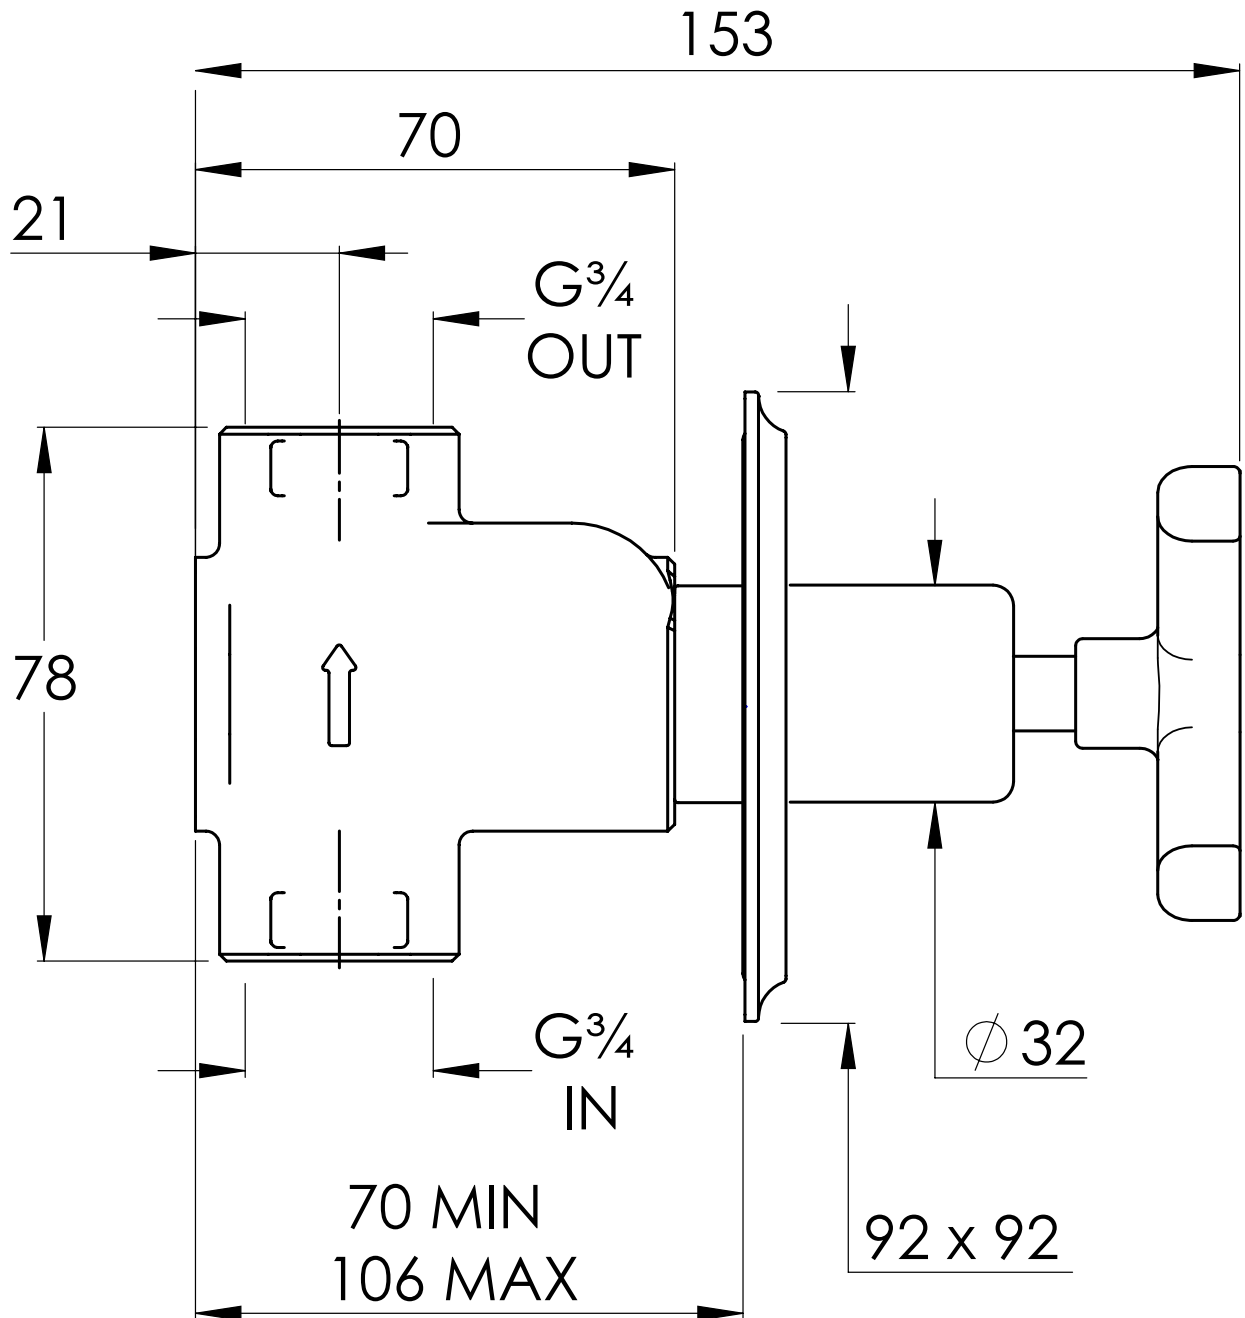

**LEFROY BROOKS**

IBROC HOUSE ESSEX ROAD  
HODDESDON HERTS EN11 0QS UK  
T: +44 (0)1992 708 316 F: +44 (0)1992 708 317

# DH5000

FIFTH HANDWHEEL FLOW CONTROL VALVE

DIMENSIONAL DATA SHEET

DATE: 23/01/2020

REVISION: C

COPYRIGHT © LBIP LTD. ALL RIGHTS RESERVED

DIMENSIONS IN MILLIMETRES

WHILST EVERY EFFORT IS MADE TO ENSURE THE ACCURACY OF THESE DATA SHEETS THEY ARE SUBJECT TO CHANGE WITHOUT NOTICE AS PART OF THE COMPANY'S PRODUCT DEVELOPMENT PROCESS