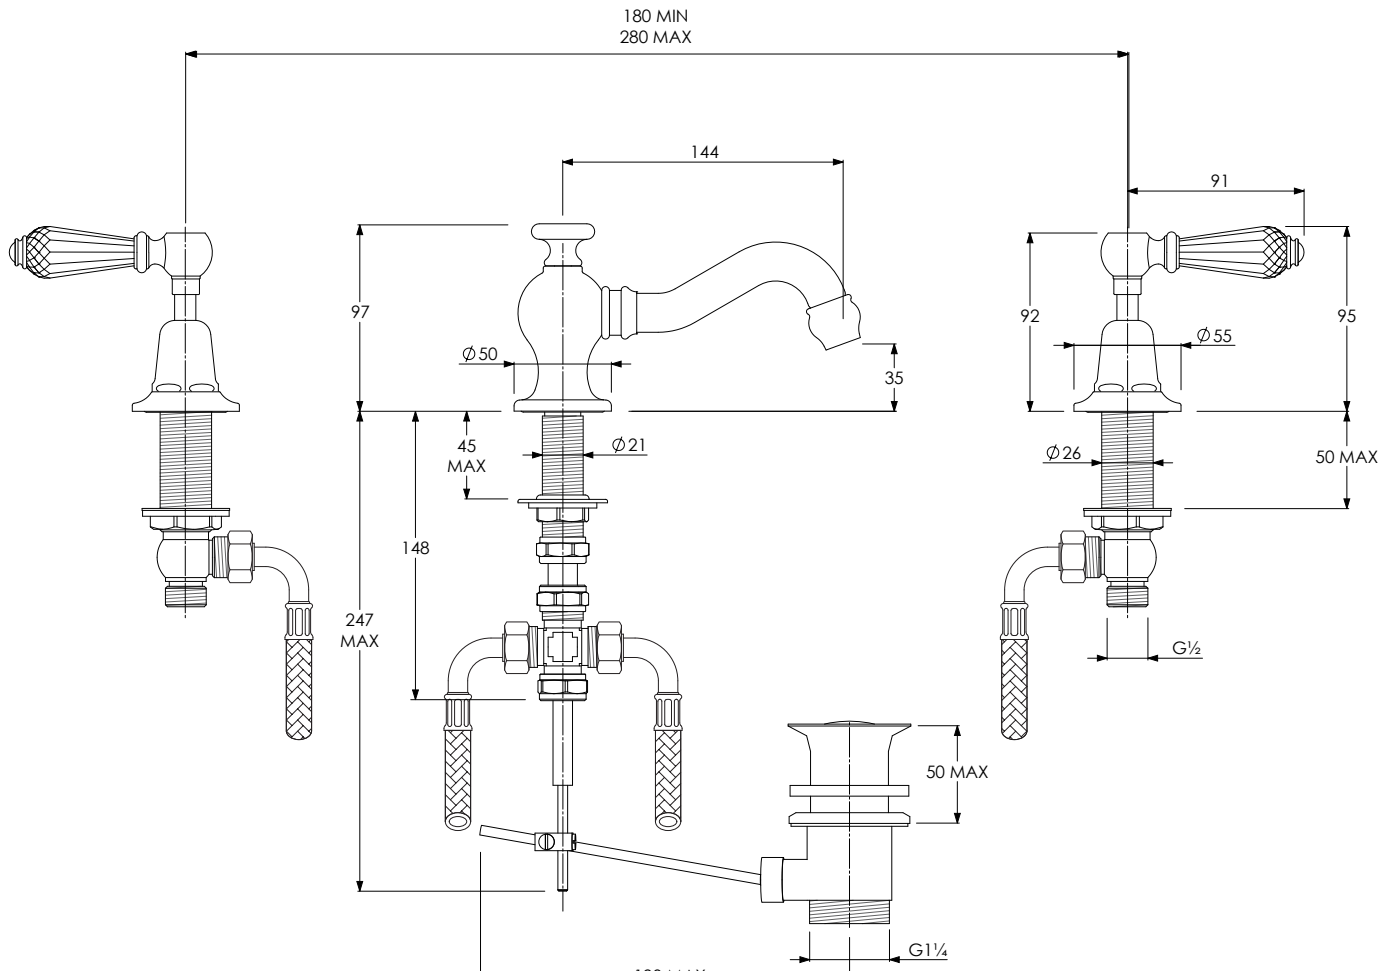

LEFROY BROOKS

IBROC HOUSE ESSEX ROAD
HODDESDON HERTS EN11 0QS UK
T: +44 (0)1992 708 316 F: +44 (0)1992 708 317

CR1204

LA CHAPELLE THREE-HOLE BASIN MIXER WITH
POP-UP WASTE WITH CRYSTAL LEVERS

DIMENSIONAL DATA SHEET

DATE: 13/01/2021

REVISION: A

COPYRIGHT © LBIP LTD. ALL RIGHTS RESERVED

DIMENSIONS IN MILLIMETRES

WHILST EVERY EFFORT IS MADE TO ENSURE THE ACCURACY OF THESE DATA SHEETS THEY ARE SUBJECT TO CHANGE WITHOUT NOTICE AS PART OF THE COMPANY'S PRODUCT DEVELOPMENT PROCESS