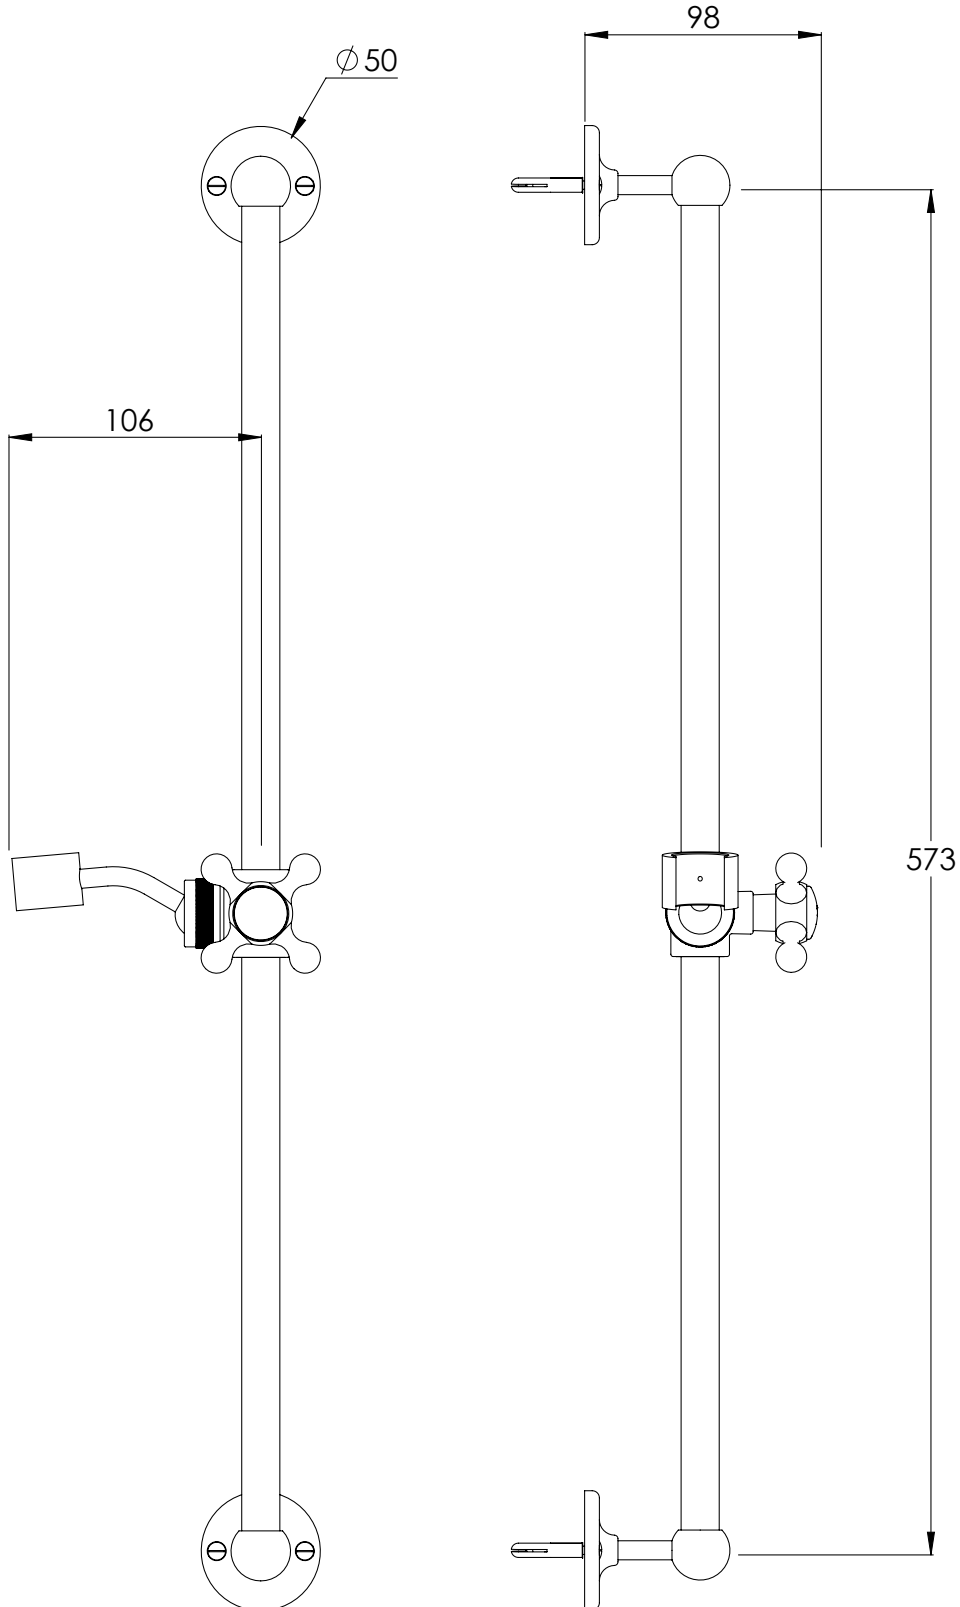

LEFROY BROOKS

IBROC HOUSE ESSEX ROAD
HODDESDON HERTS EN11 0QS UK
T: +44 (0)1992 708 316 F: +44 (0)1992 708 317

CH1726

CONNAUGHT SLIDING RAIL KIT FOR HAND SHOWER

DIMENSIONAL DATA SHEET

DATE: 01/05/2024

REVISION: A

COPYRIGHT © LBIP LTD. ALL RIGHTS RESERVED

DIMENSIONS IN MILLIMETRES

WHILST EVERY EFFORT IS MADE TO ENSURE THE ACCURACY OF THESE DATA SHEETS THEY ARE SUBJECT TO CHANGE WITHOUT NOTICE AS PART OF THE COMPANY'S PRODUCT DEVELOPMENT PROCESS