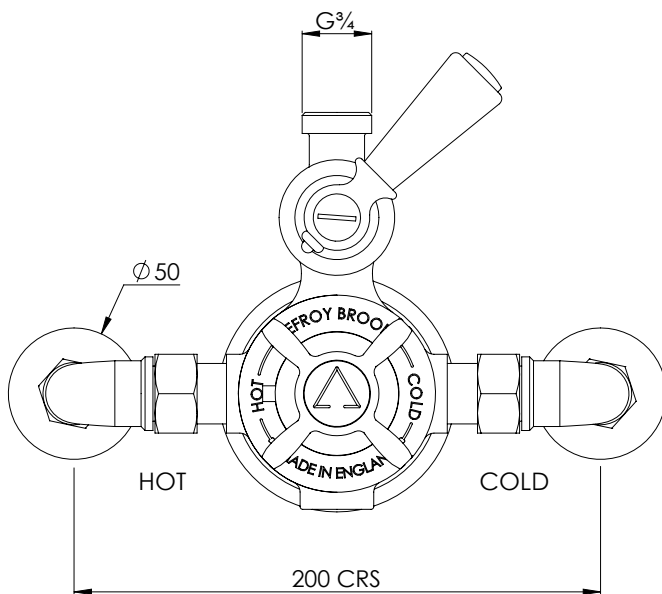

LEFROY BROOKS

IBROC HOUSE ESSEX ROAD
HODDESDON HERTS EN11 0QS UK
T: +44 (0)1992 708 316 F: +44 (0)1992 708 317

BL8700

CLASSIC BLACK THERMOSTATIC VALVE ONLY

DIMENSIONAL DATA SHEET

DATE: 04/06/2019

REVISION: D

COPYRIGHT © LBIP LTD. ALL RIGHTS RESERVED

DIMENSIONS IN MILLIMETRES

WHILST EVERY EFFORT IS MADE TO ENSURE THE ACCURACY OF THESE DATA SHEETS THEY ARE SUBJECT TO CHANGE WITHOUT NOTICE AS PART OF THE COMPANY'S PRODUCT DEVELOPMENT PROCESS