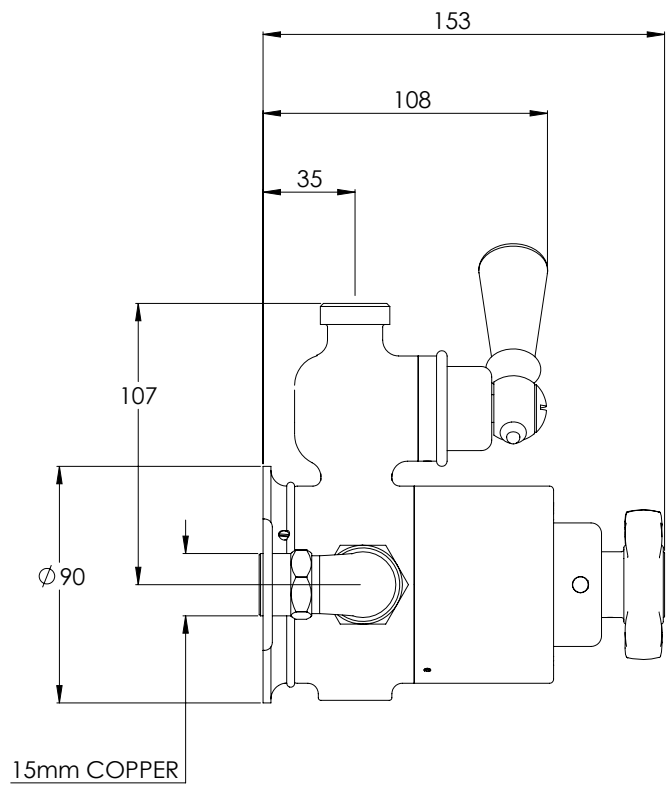

LEFROY BROOKS

IBROC HOUSE ESSEX ROAD
HODDESDON HERTS EN11 0QS UK
T: +44 (0)1992 708 316 F: +44 (0)1992 708 317

BL8700

CLASSIC BLACK THERMOSTATIC VALVE ONLY

DIMENSIONAL DATA SHEET

DATE: 04/06/2019

REVISION: D

COPYRIGHT © LBIP LTD. ALL RIGHTS RESERVED

DIMENSIONS IN MILLIMETRES

WHILST EVERY EFFORT IS MADE TO ENSURE THE ACCURACY OF THESE DATA SHEETS THEY ARE SUBJECT TO CHANGE WITHOUT NOTICE AS PART OF THE COMPANY'S PRODUCT DEVELOPMENT PROCESS