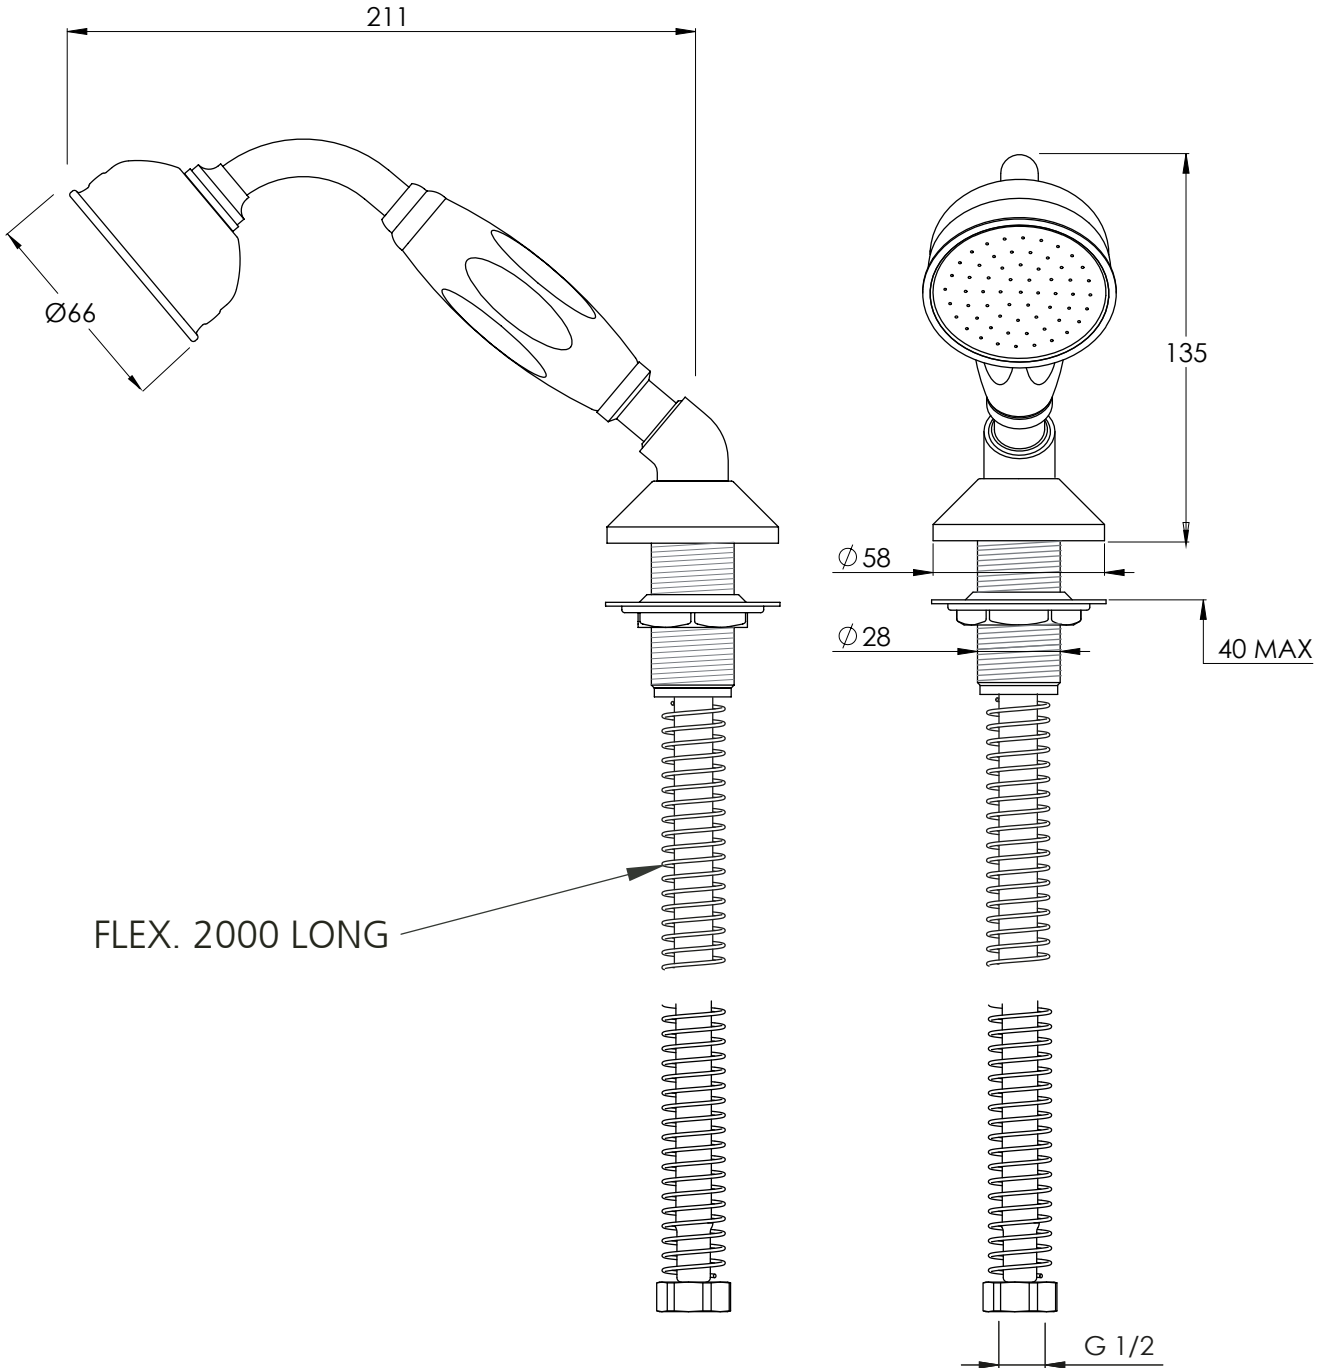

LEFROY BROOKS

IBROC HOUSE ESSEX ROAD
HODDESDON HERTS EN11 0QS UK
T: +44 (0)1992 708 316 F: +44 (0)1992 708 317

BK2147

CLASSIC BLACK DECK MOUNTED HAND SHOWER

DIMENSIONAL DATA SHEET

DATE: 17/05/2021

REVISION: A

COPYRIGHT © LBIP LTD. ALL RIGHTS RESERVED

DIMENSIONS IN MILLIMETRES

WHILST EVERY EFFORT IS MADE TO ENSURE THE ACCURACY OF THESE DATA SHEETS THEY ARE SUBJECT TO CHANGE WITHOUT NOTICE AS PART OF THE COMPANY'S PRODUCT DEVELOPMENT PROCESS