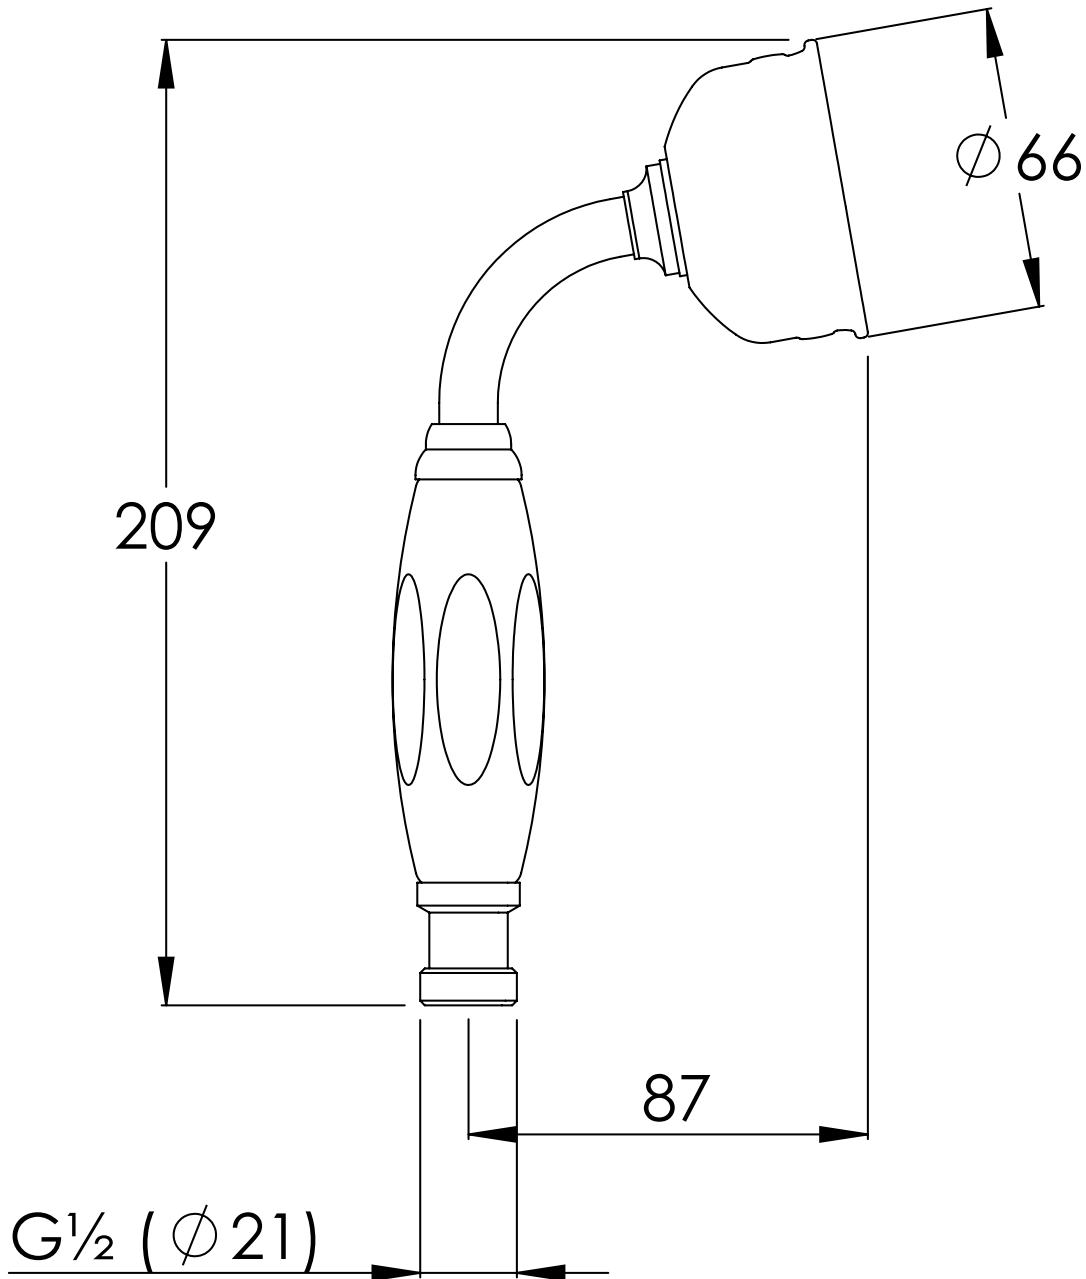

LEFROY BROOKS

IBROC HOUSE ESSEX ROAD
HODDESDON HERTS EN11 0QS UK
T: +44 (0)1992 708 316 F: +44 (0)1992 708 317

BK2141

CLASSIC BLACK 'HOTEL' HANDSET WITH ACETYL
'IMPACT RESISTANT' HANDLE

DIMENSIONAL DATA SHEET

DATE: 14/08/2020

REVISION: A

COPYRIGHT © LBIP LTD. ALL RIGHTS RESERVED

DIMENSIONS IN MILLIMETRES

WHILST EVERY EFFORT IS MADE TO ENSURE THE ACCURACY OF THESE DATA SHEETS THEY ARE SUBJECT TO CHANGE WITHOUT NOTICE AS PART OF THE COMPANY'S PRODUCT DEVELOPMENT PROCESS