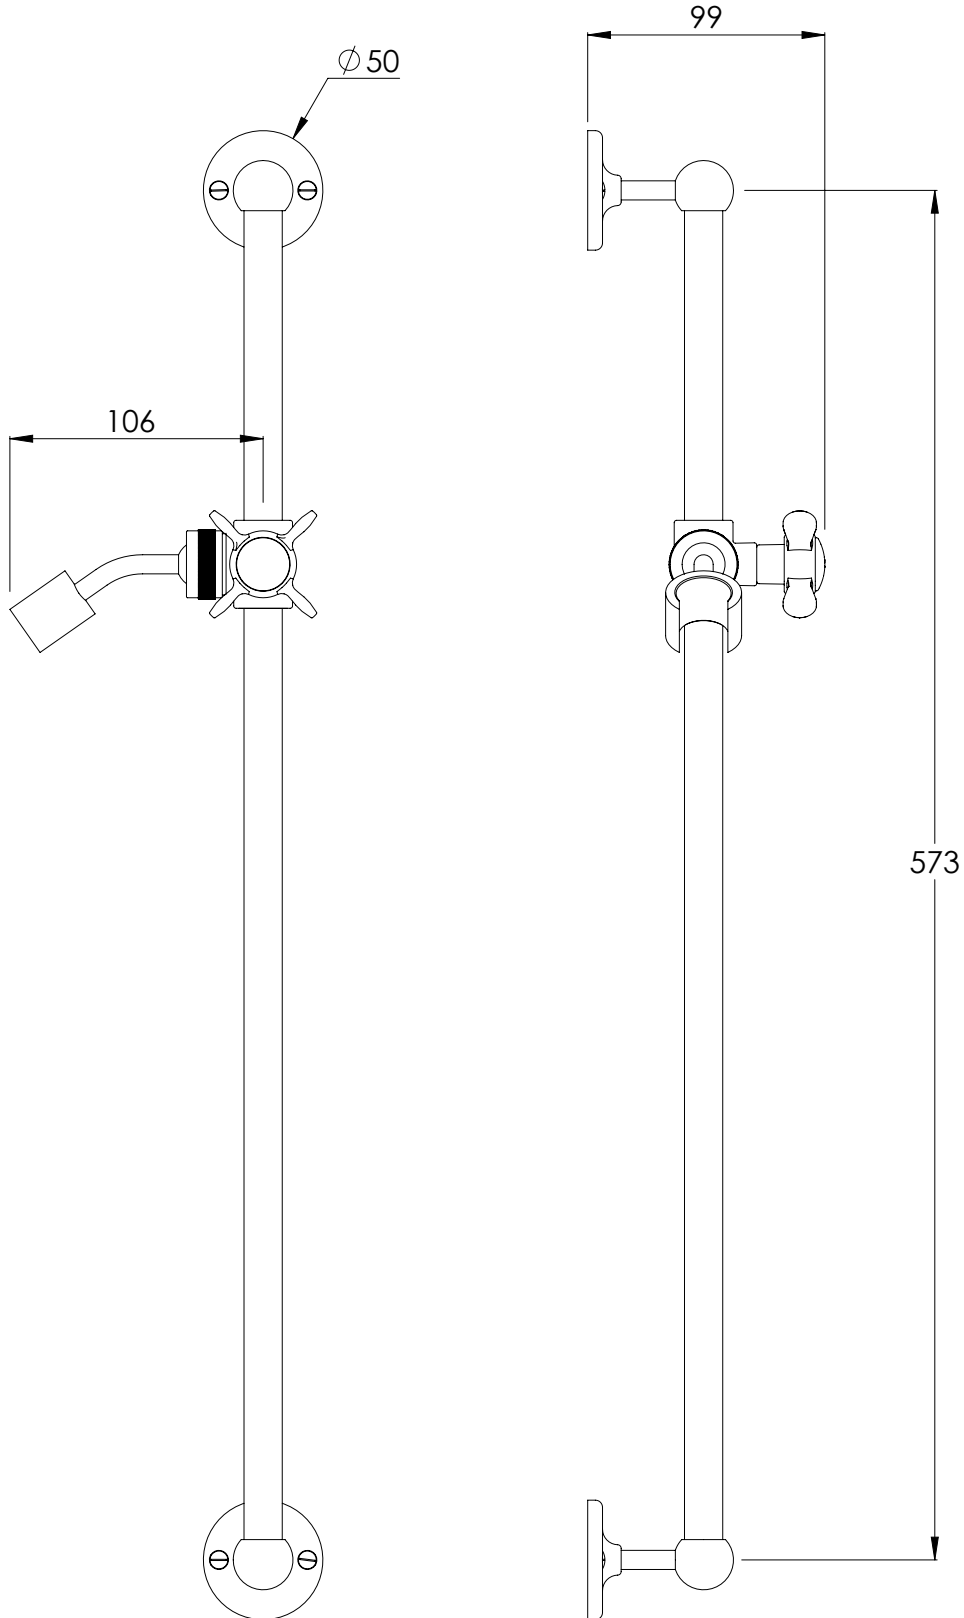

LEFROY BROOKS

IBROC HOUSE ESSEX ROAD
HODDESDON HERTS EN11 0QS UK
T: +44 (0)1992 708 316 F: +44 (0)1992 708 317

BK1726

CLASSIC BLACK SLIDING RAIL KIT FOR HAND SHOWER

DIMENSIONAL DATA SHEET

DATE: 01/05/2024

REVISION: A

COPYRIGHT © LBIP LTD. ALL RIGHTS RESERVED

DIMENSIONS IN MILLIMETRES

WHILST EVERY EFFORT IS MADE TO ENSURE THE ACCURACY OF THESE DATA SHEETS THEY ARE SUBJECT TO CHANGE WITHOUT NOTICE AS PART OF THE COMPANY'S PRODUCT DEVELOPMENT PROCESS