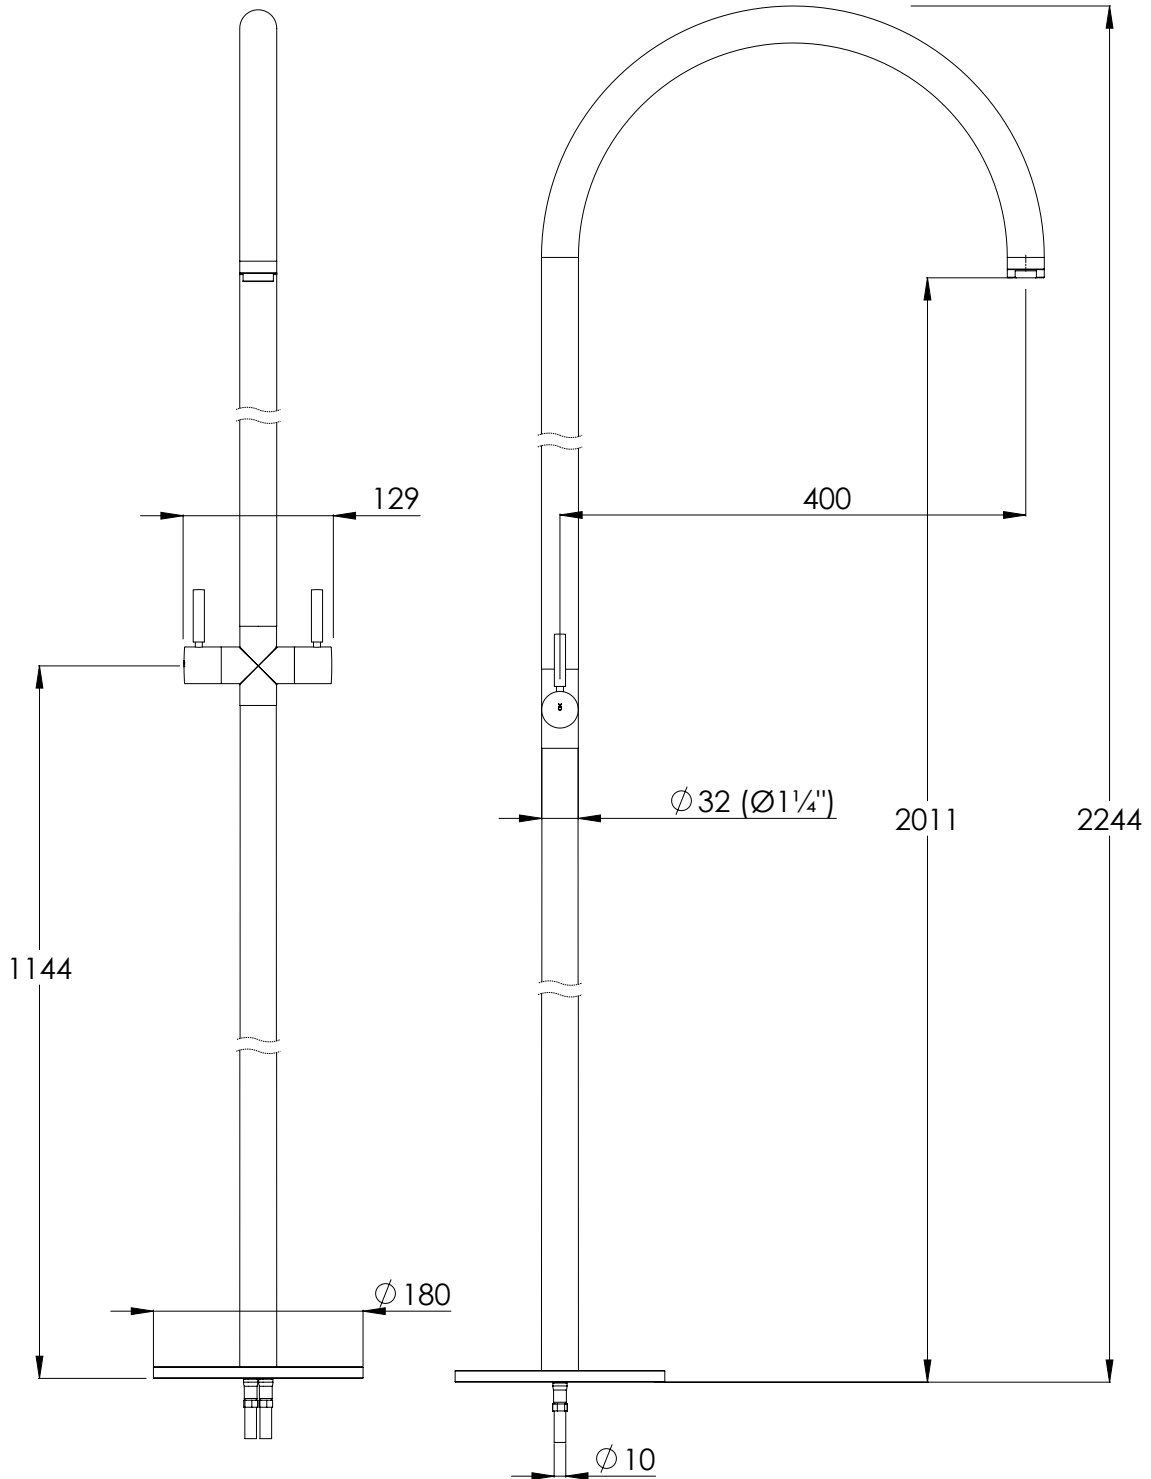

LEFROY BROOKS

IBROC HOUSE ESSEX ROAD
HODDESDON HERTS EN11 0QS UK
T: +44 (0)1992 708 316 F: +44 (0)1992 708 317

XO5502

ZU FLOOR MOUNTED NIAGARA SHOWER

DIMENSIONAL DATA SHEET

DATE: 22/11/21

REVISION: A

COPYRIGHT © LBIP LTD. ALL RIGHTS RESERVED

DIMENSIONS IN MILLIMETRES

WHILST EVERY EFFORT IS MADE TO ENSURE THE ACCURACY OF THESE DATA SHEETS THEY ARE SUBJECT TO CHANGE WITHOUT NOTICE AS PART OF THE COMPANY'S PRODUCT DEVELOPMENT PROCESS