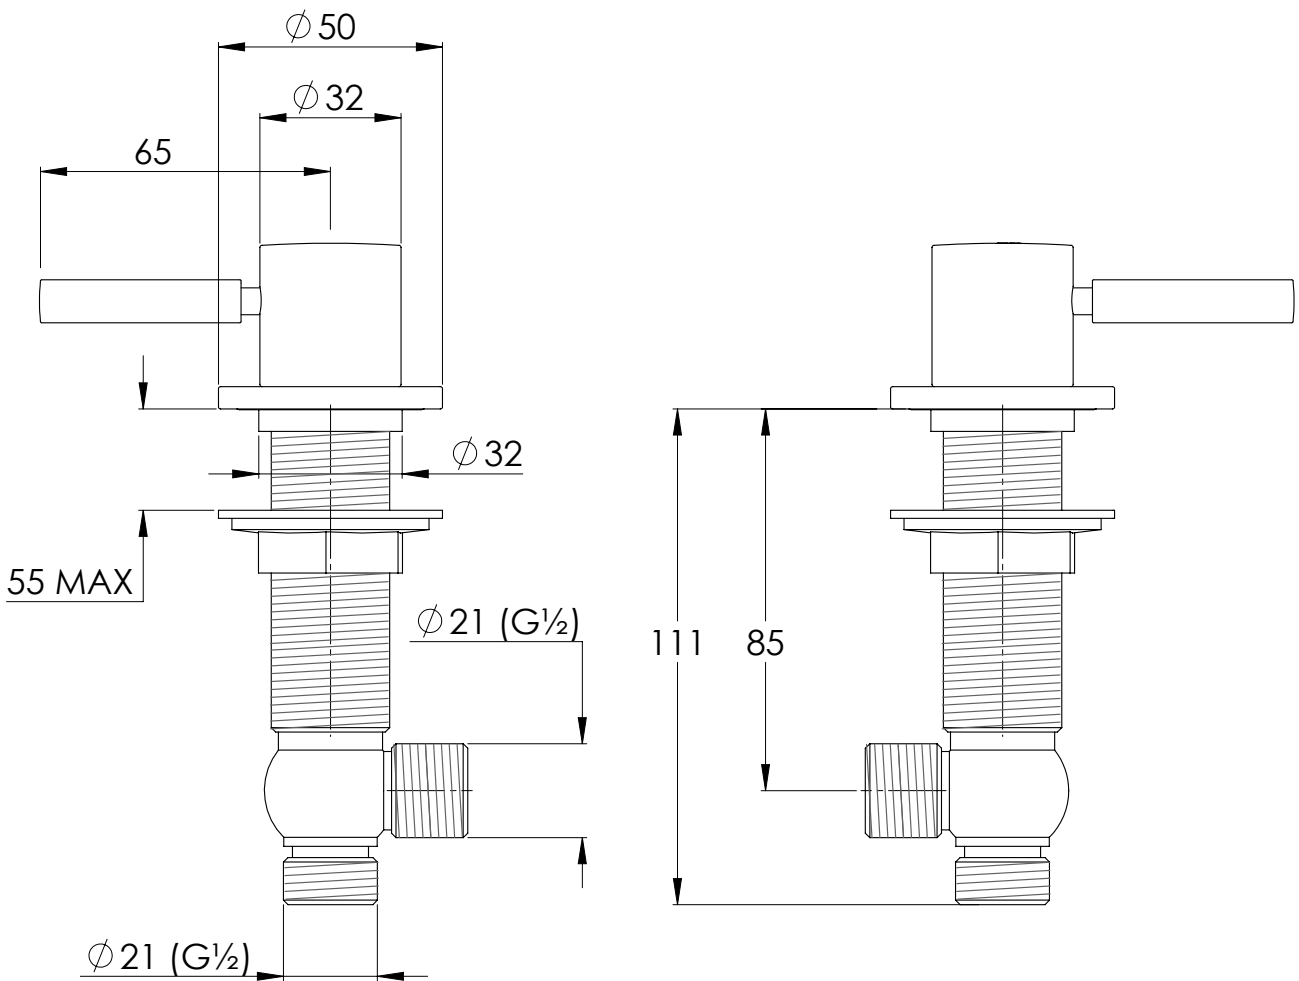

# XO4221

ZU BASIN FLOW CONTROLS - BASIN MOUNTED

DIMENSIONAL DATA SHEET

DATE: 02/10/2019

REVISION: B

COPYRIGHT © LBIP LTD. ALL RIGHTS RESERVED

DIMENSIONS IN MILLIMETRES

WHILST EVERY EFFORT IS MADE TO ENSURE THE ACCURACY OF THESE DATA SHEETS THEY ARE SUBJECT TO CHANGE WITHOUT NOTICE AS PART OF THE COMPANY'S PRODUCT DEVELOPMENT PROCESS