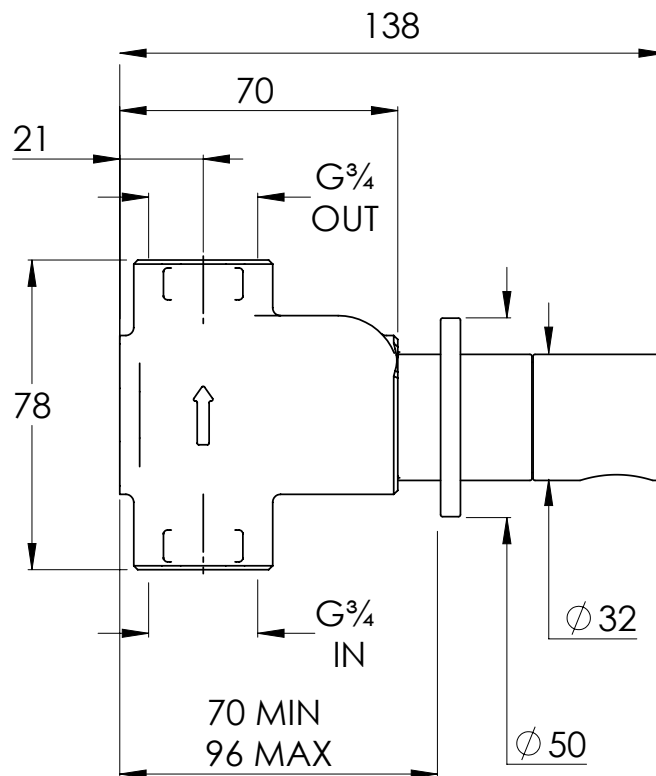

# XO4200

JO WALL FLOW CONTROLS

DIMENSIONAL DATA SHEET

DATE: 26/10/2020

REVISION: C

DIMENSIONS IN MILLIMETRES

COPYRIGHT © LBIP LTD. ALL RIGHTS RESERVED

WHILST EVERY EFFORT IS MADE TO ENSURE THE ACCURACY OF THESE DATA SHEETS THEY ARE SUBJECT TO CHANGE WITHOUT NOTICE AS PART OF THE COMPANY'S PRODUCT DEVELOPMENT PROCESS