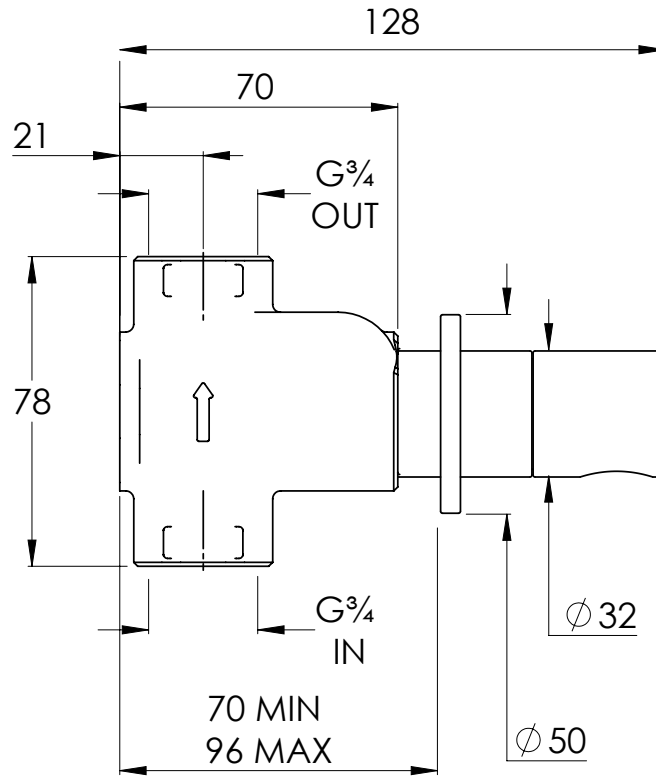

# XO4200

JO WALL FLOW CONTROLS

DIMENSIONAL DATA SHEET

DATE: 26/10/2020

REVISION: C

DIMENSIONS IN MILLIMETRES

COPYRIGHT © LBIP LTD. ALL RIGHTS RESERVED

WHILST EVERY EFFORT IS MADE TO ENSURE THE ACCURACY OF THESE DATA SHEETS THEY ARE SUBJECT TO CHANGE WITHOUT NOTICE AS PART OF THE COMPANY'S PRODUCT DEVELOPMENT PROCESS