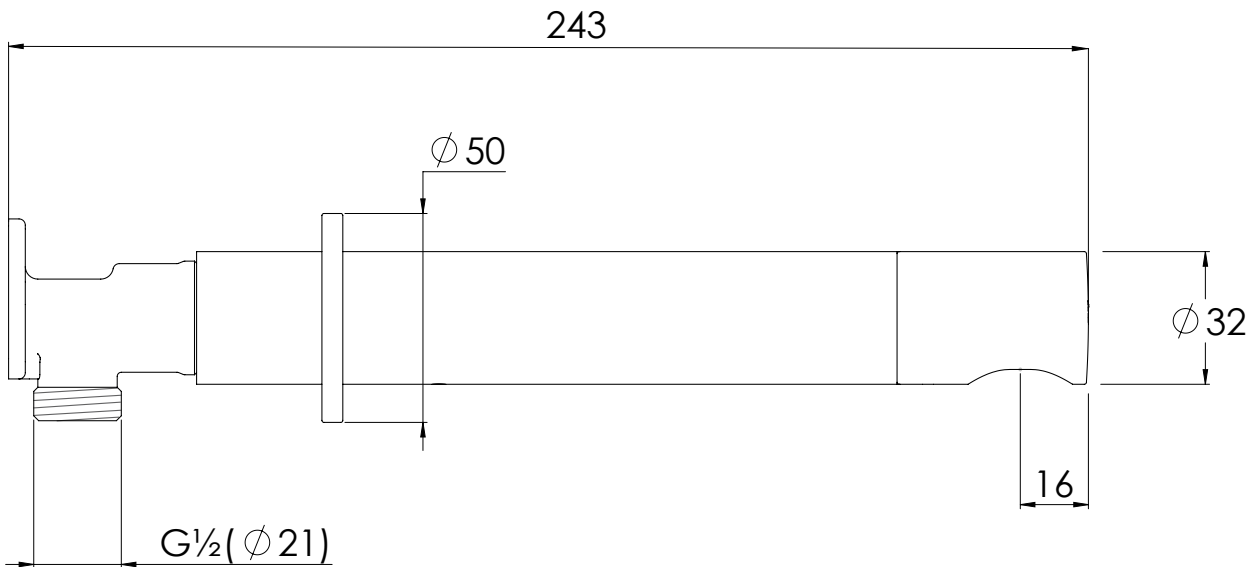

LEFROY BROOKS

IBROC HOUSE ESSEX ROAD
HODDESDON HERTS EN11 0QS UK
T: +44 (0)1992 708 316 F: +44 (0)1992 708 317

XO4100

JO SHORT REACH WALL SPOUT

DIMENSIONAL DATA SHEET

DATE: 25/09/2019

REVISION: B

COPYRIGHT © LBIP LTD. ALL RIGHTS RESERVED

DIMENSIONS IN MILLIMETRES

WHILST EVERY EFFORT IS MADE TO ENSURE THE ACCURACY OF THESE DATA SHEETS THEY ARE SUBJECT TO CHANGE WITHOUT NOTICE AS PART OF THE COMPANY'S PRODUCT DEVELOPMENT PROCESS