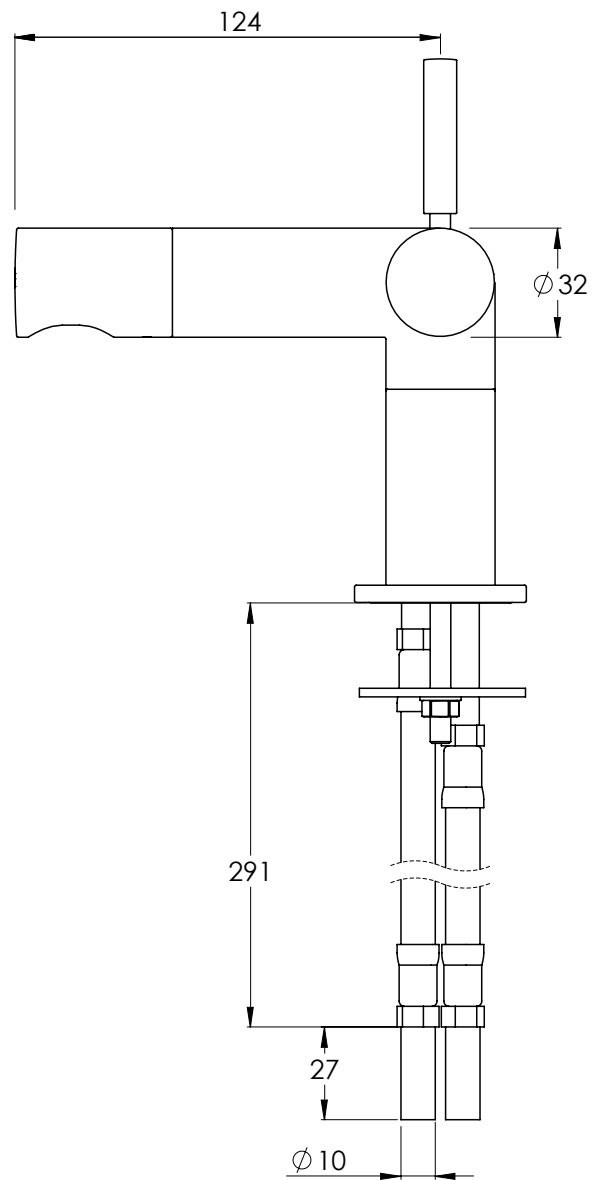

LEFROY BROOKS

IBROC HOUSE ESSEX ROAD
HODDESDON HERTS EN11 0QS UK
T: +44 (0)1992 708 316 F: +44 (0)1992 708 317

XO3002

JO BASIN MOUNTED MONO BASIN MIXER
WITH LEVER

DIMENSIONAL DATA SHEET

DATE: 22/11/2021

REVISION: A

COPYRIGHT © LBIP LTD. ALL RIGHTS RESERVED

DIMENSIONS IN MILLIMETRES

WHILST EVERY EFFORT IS MADE TO ENSURE THE ACCURACY OF THESE DATA SHEETS THEY ARE SUBJECT TO CHANGE WITHOUT NOTICE AS PART OF THE COMPANY'S PRODUCT DEVELOPMENT PROCESS