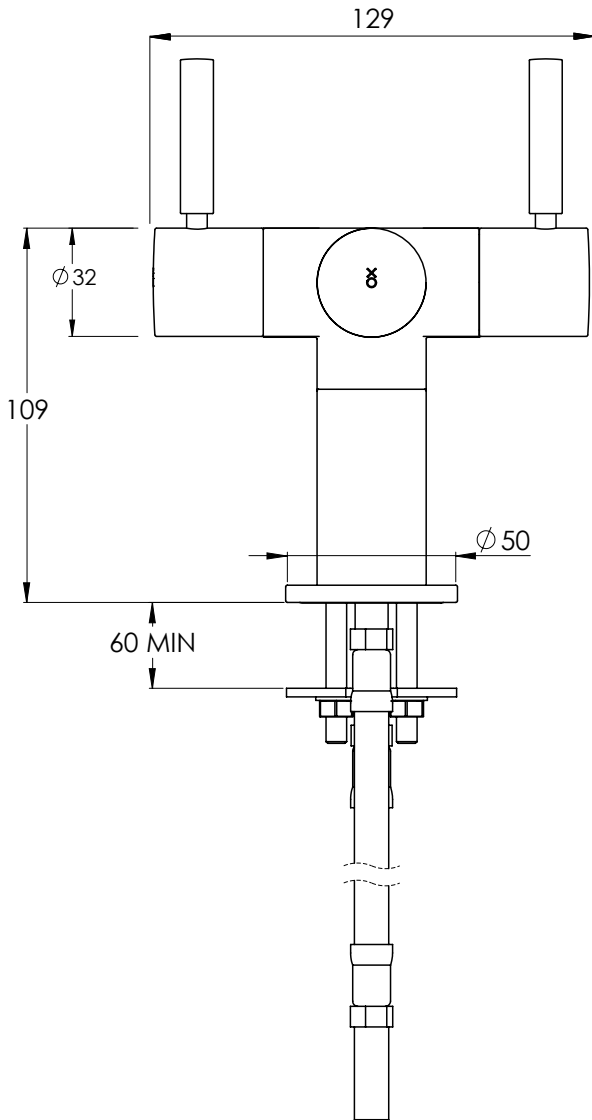

LEFROY BROOKS

IBROC HOUSE ESSEX ROAD
HODDESDON HERTS EN11 0QS UK
T: +44 (0)1992 708 316 F: +44 (0)1992 708 317

XO3002

JO BASIN MOUNTED MONO BASIN MIXER
WITH LEVER

DIMENSIONAL DATA SHEET

DATE: 22/11/2021

REVISION: A

COPYRIGHT © LBIP LTD. ALL RIGHTS RESERVED

DIMENSIONS IN MILLIMETRES

WHILST EVERY EFFORT IS MADE TO ENSURE THE ACCURACY OF THESE DATA SHEETS THEY ARE SUBJECT TO CHANGE WITHOUT NOTICE AS PART OF THE COMPANY'S PRODUCT DEVELOPMENT PROCESS