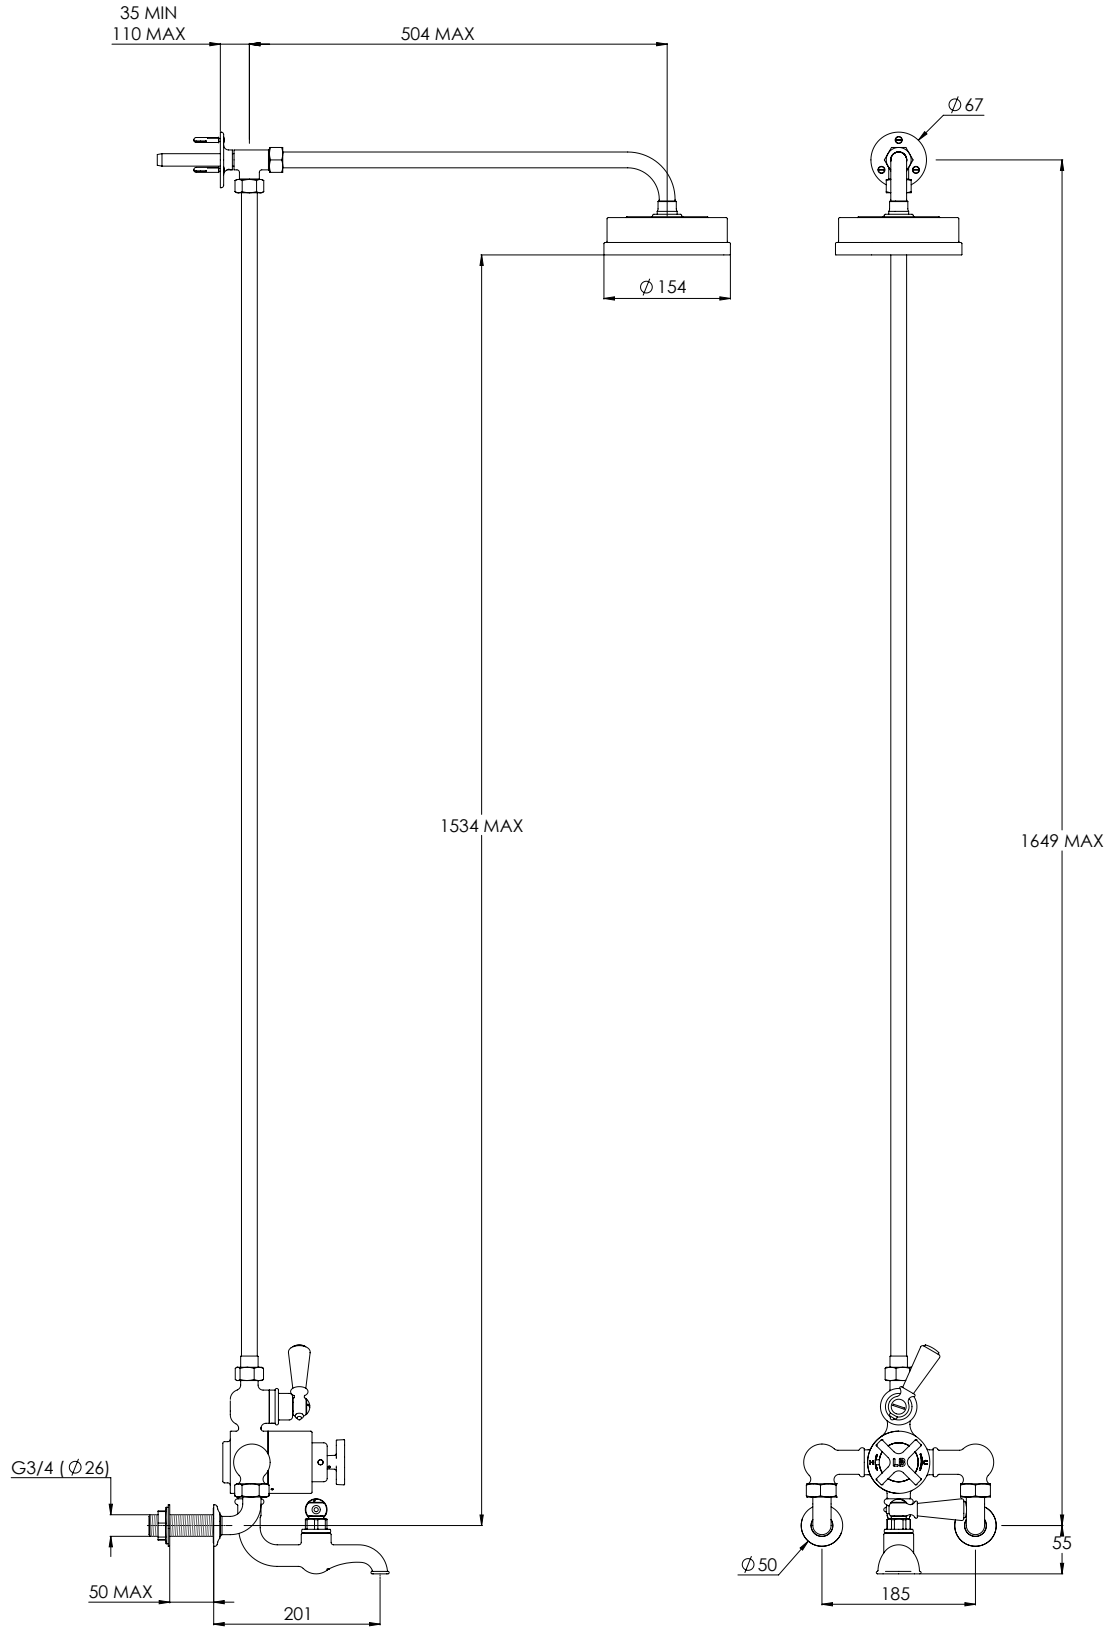

LEFROY BROOKS

IBROC HOUSE ESSEX ROAD
HODDESDON HERTS EN11 0QS UK
T: +44 (0)1992 708 316 F: +44 (0)1992 708 317

WM/MKN8821

MACKINTOSH WALL MOUNTED THERMOSTATIC
BATH SHOWER MIXER WITH RISER KIT, 6" EASY
CLEAN ROSE AND ADJUSTABLE RISER PIPE BRACKET

DIMENSIONAL DATA SHEET

DATE: 02/10/23

REVISION: A

COPYRIGHT © LBIP LTD. ALL RIGHTS RESERVED

DIMENSIONS IN MILLIMETRES

WHILST EVERY EFFORT IS MADE TO ENSURE THE ACCURACY OF THESE DATA SHEETS THEY ARE SUBJECT TO CHANGE WITHOUT NOTICE AS PART OF THE COMPANY'S PRODUCT DEVELOPMENT PROCESS