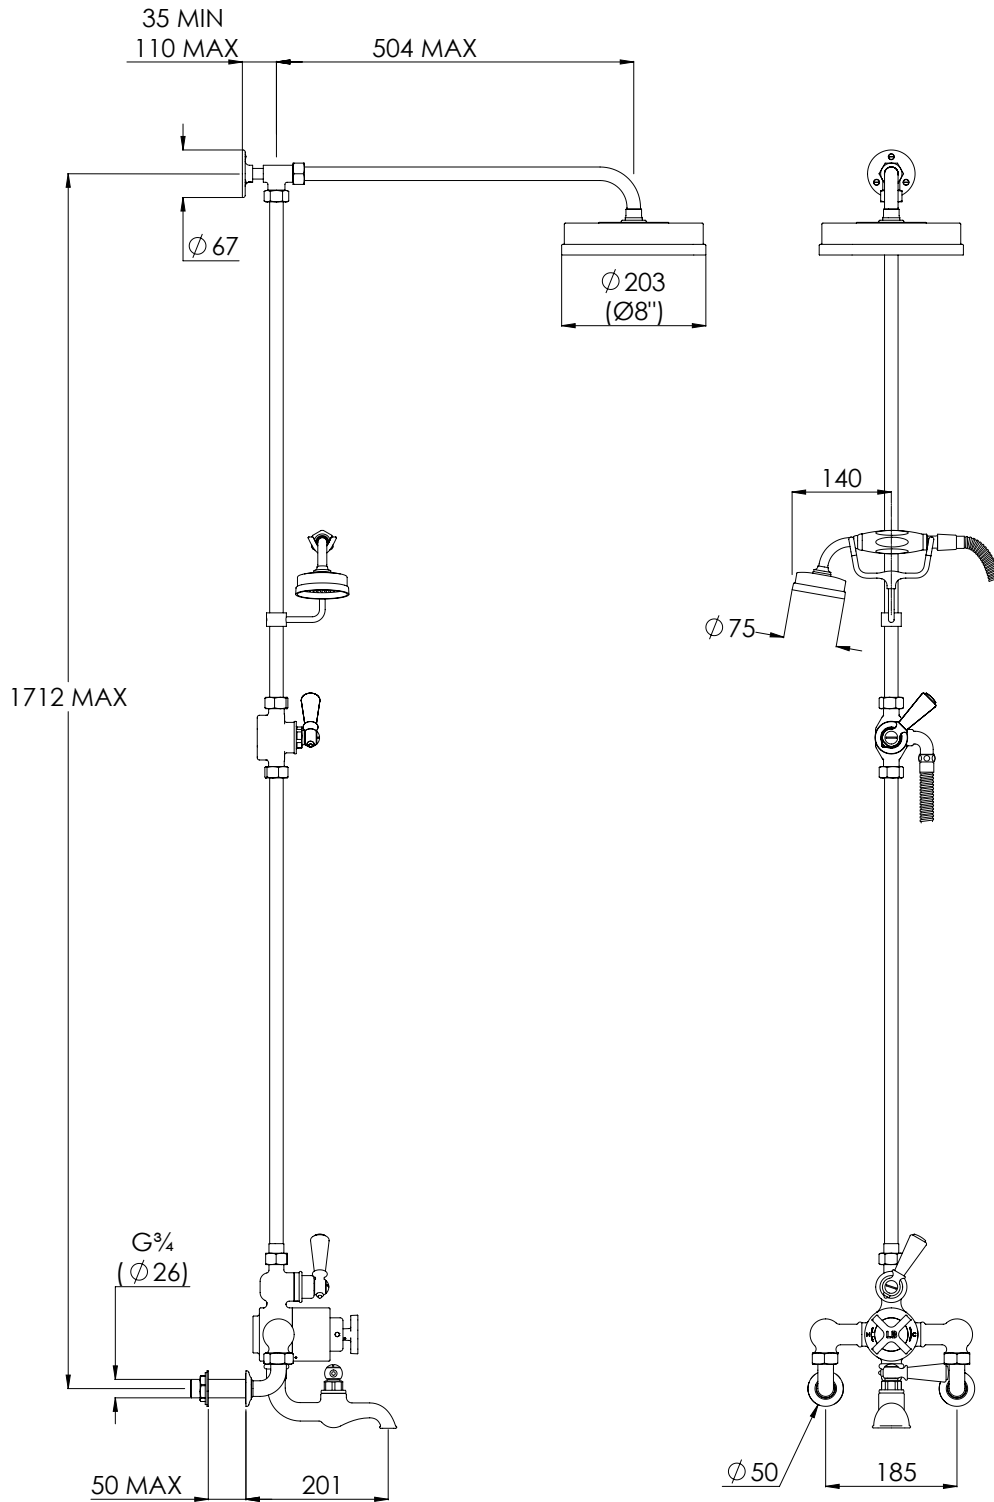

LEFROY BROOKS

IBROC HOUSE ESSEX ROAD
HODDESDON HERTS EN11 0QS UK
T: +44 (0)1992 708 316 F: +44 (0)1992 708 317

WM/MK8825

MACKINTOSH WALL MOUNTED THERMOSTATIC BATH
SHOWER MIXER WITH RISER KIT, HANDSET, LEVER DIVERTER,
8" ROSE & ADJUSTABLE RISER PIPE BRACKET

DIMENSIONAL DATA SHEET

DATE: 11/01/2021

REVISION: A

COPYRIGHT © LBIP LTD. ALL RIGHTS RESERVED

DIMENSIONS IN MILLIMETRES

WHILST EVERY EFFORT IS MADE TO ENSURE THE ACCURACY OF THESE DATA SHEETS THEY ARE SUBJECT TO CHANGE WITHOUT NOTICE AS PART OF THE COMPANY'S PRODUCT DEVELOPMENT PROCESS