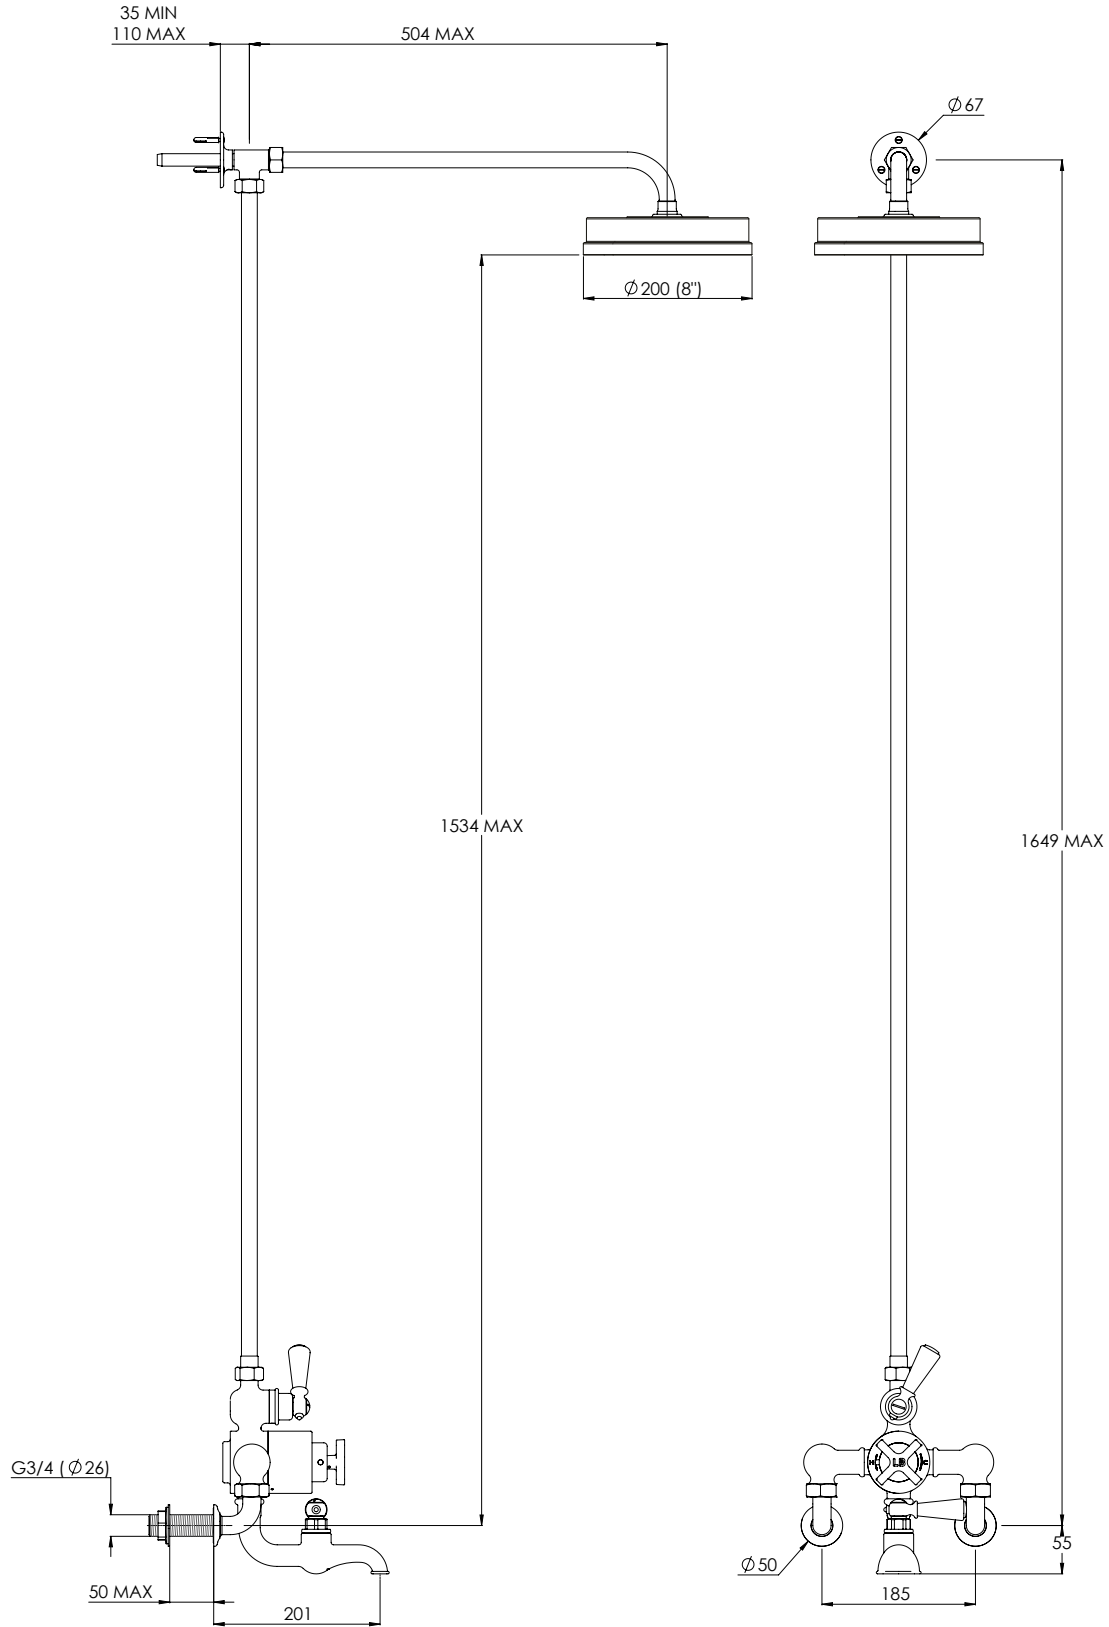

LEFROY BROOKS

IBROC HOUSE ESSEX ROAD
HODDESDON HERTS EN11 0QS UK
T: +44 (0)1992 708 316 F: +44 (0)1992 708 317

WM/MK8822

MACKINTOSH WALL MOUNTED THERMOSTATIC BATH
SHOWER MIXER WITH RISER KIT, 8" ROSE AND
ADJUSTABLE RISER PIPE BRACKET

DIMENSIONAL DATA SHEET

DATE: 21/10/21

REVISION: A

COPYRIGHT © LBIP LTD. ALL RIGHTS RESERVED

DIMENSIONS IN MILLIMETRES

WHILST EVERY EFFORT IS MADE TO ENSURE THE ACCURACY OF THESE DATA SHEETS THEY ARE SUBJECT TO CHANGE WITHOUT NOTICE AS PART OF THE COMPANY'S PRODUCT DEVELOPMENT PROCESS