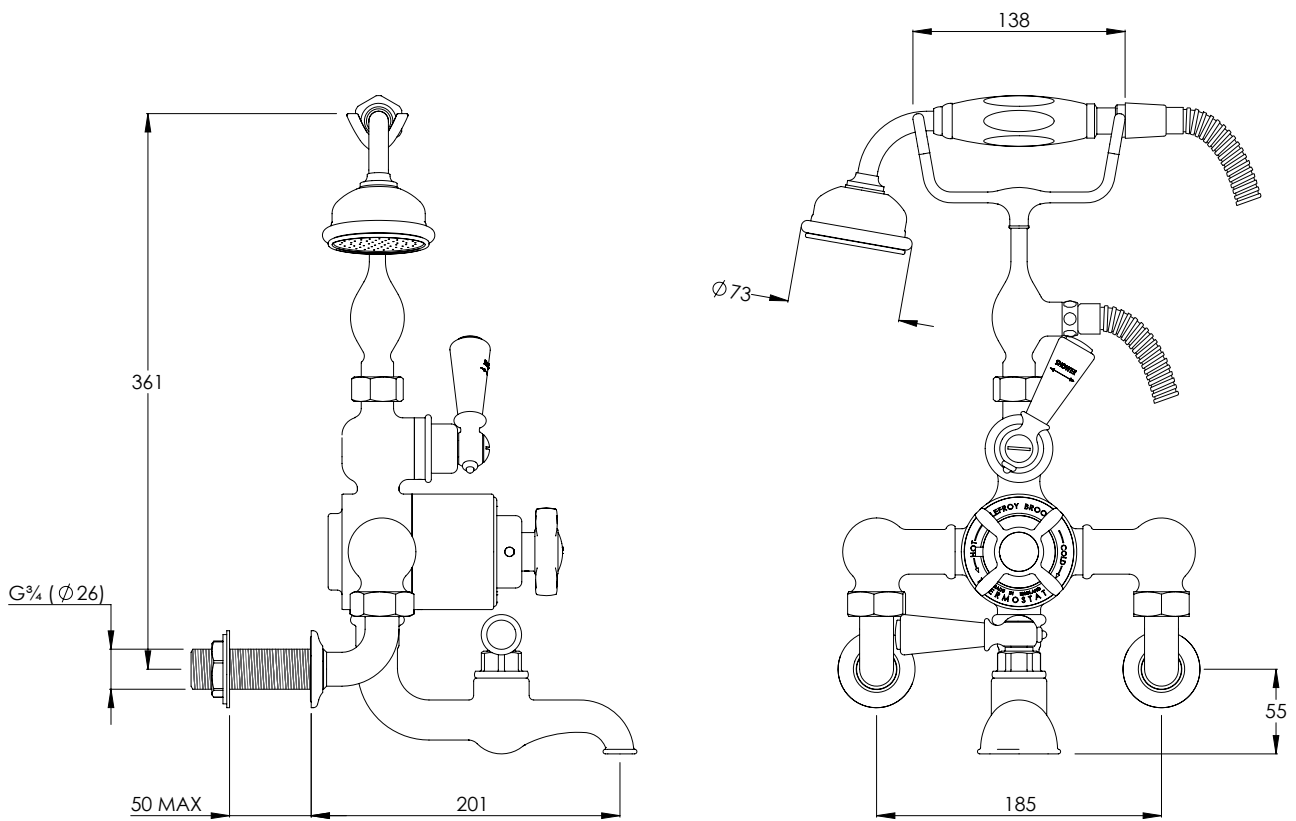

LEFROY BROOKS

IBROC HOUSE ESSEX ROAD
HODDESDON HERTS EN11 0QS UK
T: +44 (0)1992 708 316 F: +44 (0)1992 708 317

WM/GD8823

CLASSIC WALL MOUNTED THERMOSTATIC BATH
SHOWER MIXER WITH CRADLE AND CLASSIC
HANDSET

DIMENSIONAL DATA SHEET

DATE: 17/06/2019

REVISION: C

COPYRIGHT © LBIP LTD. ALL RIGHTS RESERVED

DIMENSIONS IN MILLIMETRES

WHILST EVERY EFFORT IS MADE TO ENSURE THE ACCURACY OF THESE DATA SHEETS THEY ARE SUBJECT TO CHANGE WITHOUT NOTICE AS PART OF THE COMPANY'S PRODUCT DEVELOPMENT PROCESS