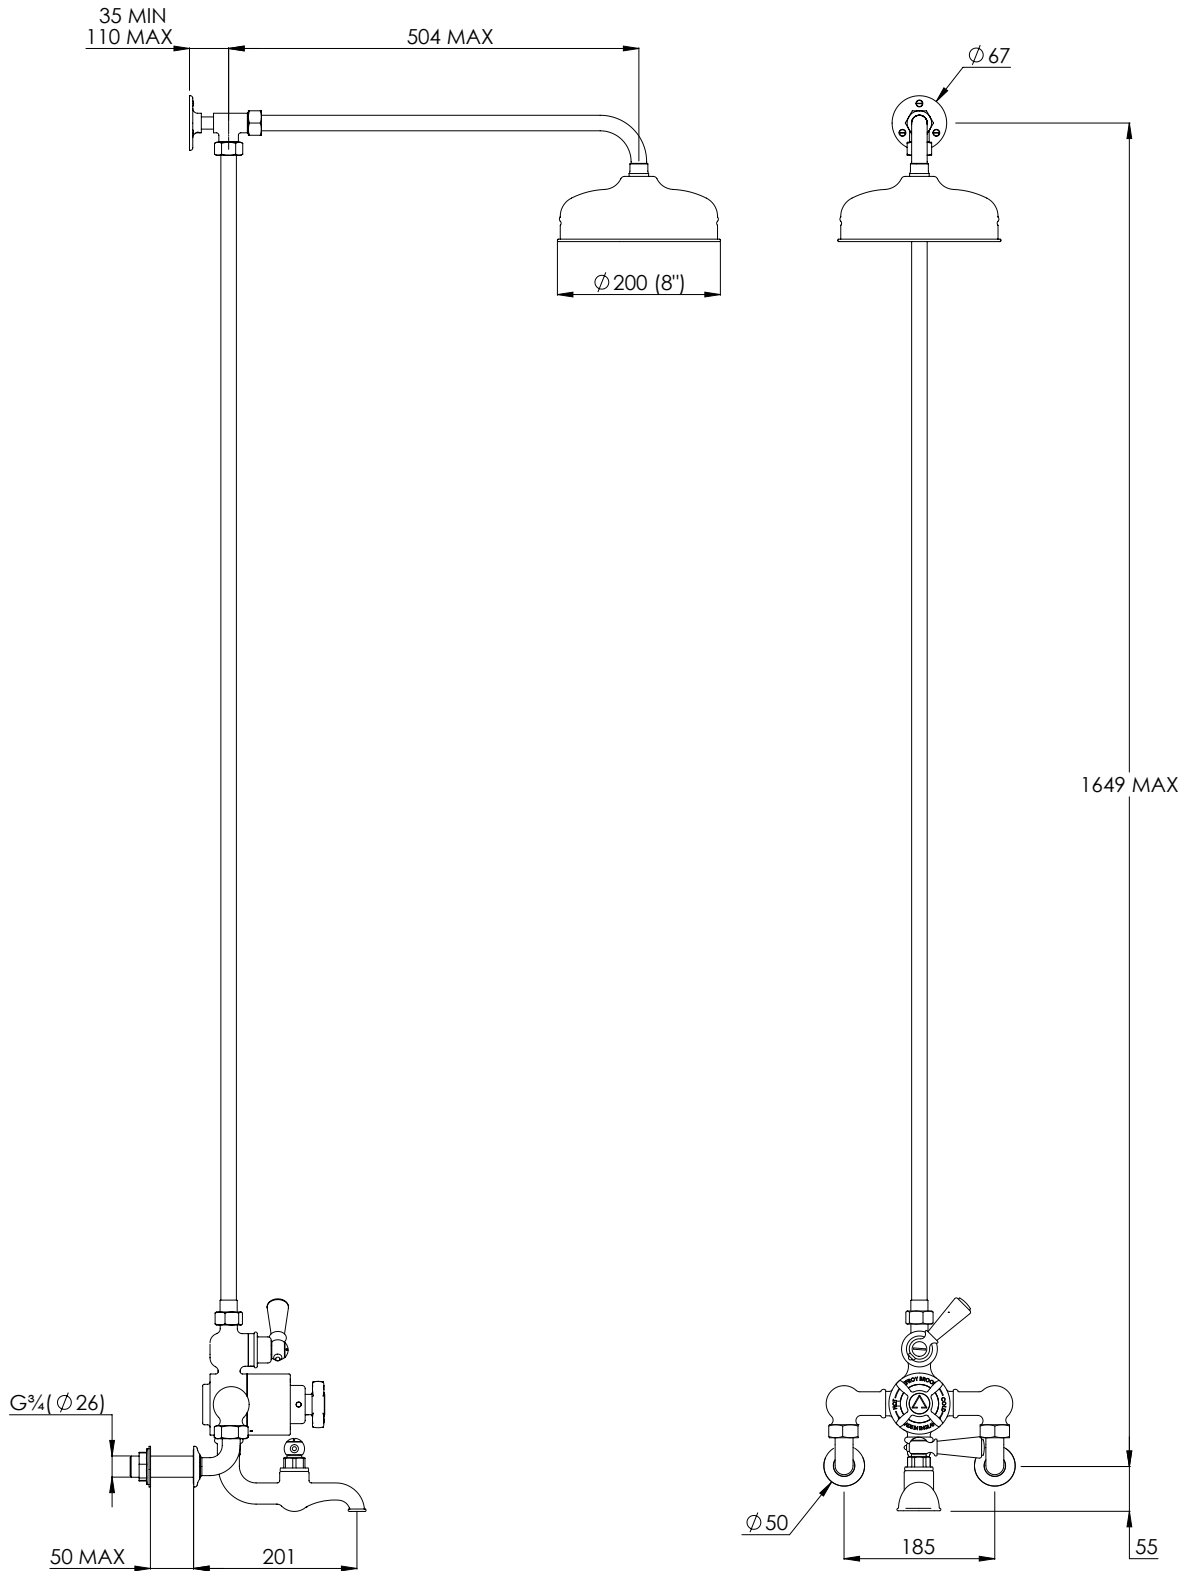

LEFROY BROOKS

IBROC HOUSE ESSEX ROAD
HODDESDON HERTS EN11 0QS UK
T: +44 (0)1992 708 316 F: +44 (0)1992 708 317

WM/BL8822

CLASSIC BLACK WALL MOUNTED THERMOSTATIC
BATH SHOWER MIXER WITH RISER KIT, 8" ROSE AND
ADJUSTABLE RISER PIPE BRACKET

DIMENSIONAL DATA SHEET

DATE: 12/10/2021

REVISION: A

COPYRIGHT © LBIP LTD. ALL RIGHTS RESERVED

DIMENSIONS IN MILLIMETRES

WHILST EVERY EFFORT IS MADE TO ENSURE THE ACCURACY OF THESE DATA SHEETS THEY ARE SUBJECT TO CHANGE WITHOUT NOTICE AS PART OF THE COMPANY'S PRODUCT DEVELOPMENT PROCESS