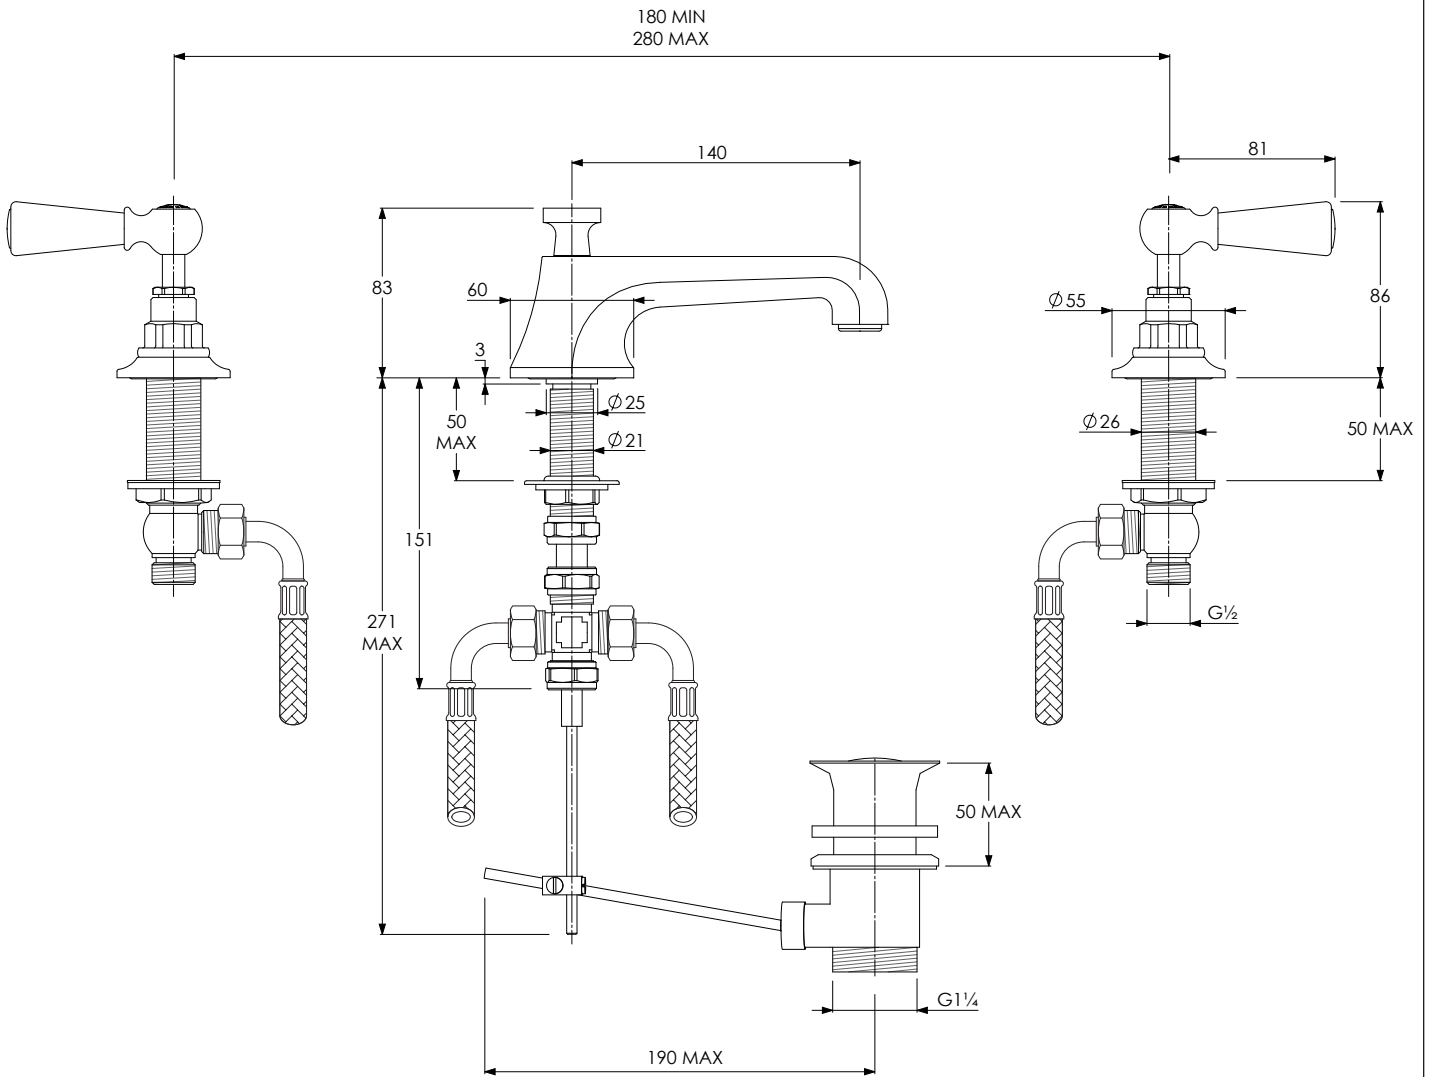

LEFROY BROOKS

IBROC HOUSE ESSEX ROAD
HODDESDON HERTS EN11 0QS UK
T: +44 (0)1992 708 316 F: +44 (0)1992 708 317

WL1228

MACKINTOSH BASIN MIXER WITH CLASSIC
WHITE LEVERS AND POP-UP WASTE

DIMENSIONAL DATA SHEET

DATE: 02/01/2019

REVISION: E

COPYRIGHT © LBIP LTD. ALL RIGHTS RESERVED

DIMENSIONS IN MILLIMETRES

WHILST EVERY EFFORT IS MADE TO ENSURE THE ACCURACY OF THESE DATA SHEETS THEY ARE SUBJECT TO CHANGE WITHOUT NOTICE AS PART OF THE COMPANY'S PRODUCT DEVELOPMENT PROCESS