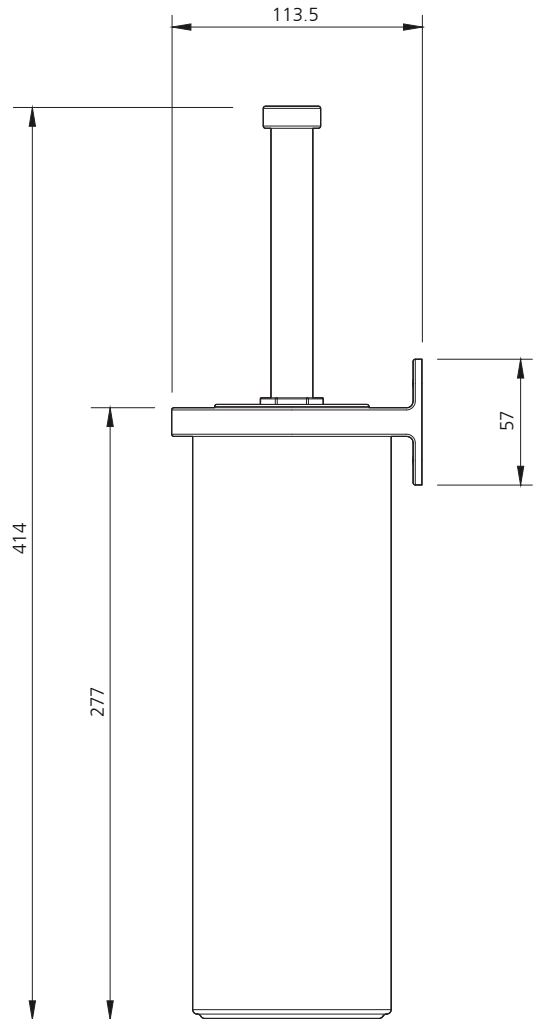

LEFROY BROOKS

IBROC HOUSE ESSEX ROAD
HODDESDON HERTS EN11 0QS UK
T: +44 (0)1992 708 316 F: +44 (0)1992 708 317

TT4969

TEN TEN WALL MOUNTED BRUSH AND POT

DIMENSIONAL DATA SHEET

DATE: 12/08/2019

REVISION: A

COPYRIGHT © LBIP LTD. ALL RIGHTS RESERVED

DIMENSIONS IN MILLIMETRES

WHILST EVERY EFFORT IS MADE TO ENSURE THE ACCURACY OF THESE DATA SHEETS THEY ARE SUBJECT TO CHANGE WITHOUT NOTICE AS PART OF THE COMPANY'S PRODUCT DEVELOPMENT PROCESS