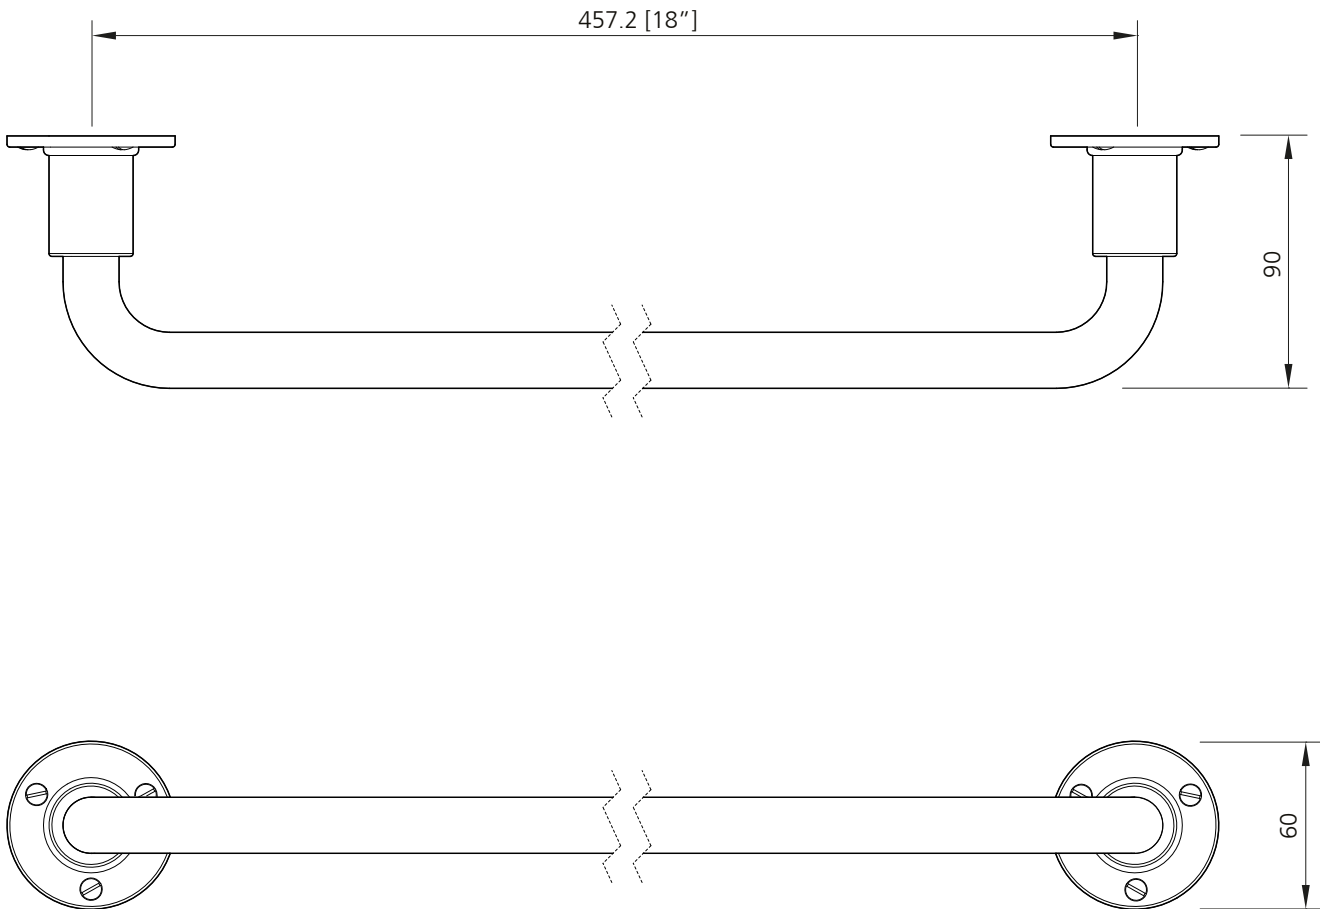

LEFROY BROOKS

IBROC HOUSE ESSEX ROAD
HODDESDON HERTS EN11 0QS UK
T: +44 (0)1992 708 316 F: +44 (0)1992 708 317

TT4966

TEN TEN MEDIUM 18" TOWEL RAIL

DIMENSIONAL DATA SHEET

DATE: 14/05/2019

REVISION: B

COPYRIGHT © LBIP LTD. ALL RIGHTS RESERVED

DIMENSIONS IN MILLIMETRES

WHILST EVERY EFFORT IS MADE TO ENSURE THE ACCURACY OF THESE DATA SHEETS THEY ARE SUBJECT TO CHANGE WITHOUT NOTICE AS PART OF THE COMPANY'S PRODUCT DEVELOPMENT PROCESS