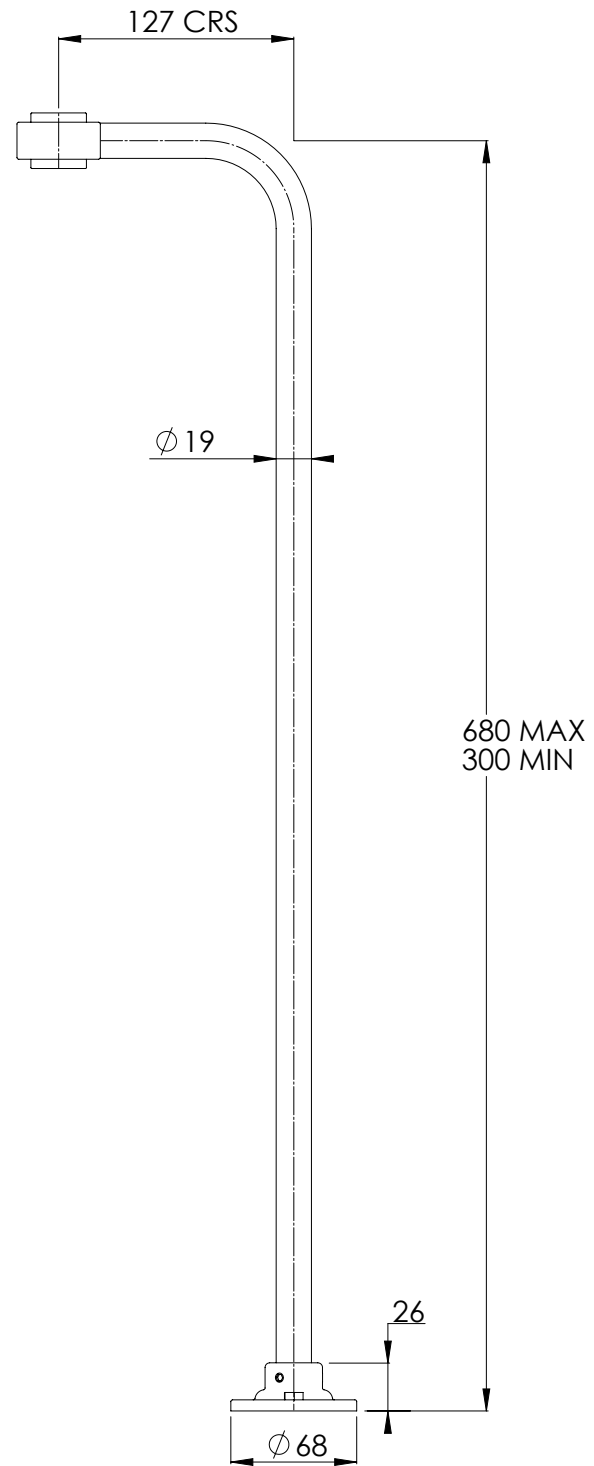

LEFROY BROOKS

IBROC HOUSE ESSEX ROAD
HODDESDON HERTS EN11 0QS UK
T: +44 (0)1992 708 316 F: +44 (0)1992 708 317

TT2113

TEN TEN FLOOR SUPPORT BRACKET FOR STANDPIPES

DIMENSIONAL DATA SHEET

DATE: 10/07/2019

REVISION: A

COPYRIGHT © LBIP LTD. ALL RIGHTS RESERVED

DIMENSIONS IN MILLIMETRES

WHILST EVERY EFFORT IS MADE TO ENSURE THE ACCURACY OF THESE DATA SHEETS THEY ARE SUBJECT TO CHANGE WITHOUT NOTICE AS PART OF THE COMPANY'S PRODUCT DEVELOPMENT PROCESS