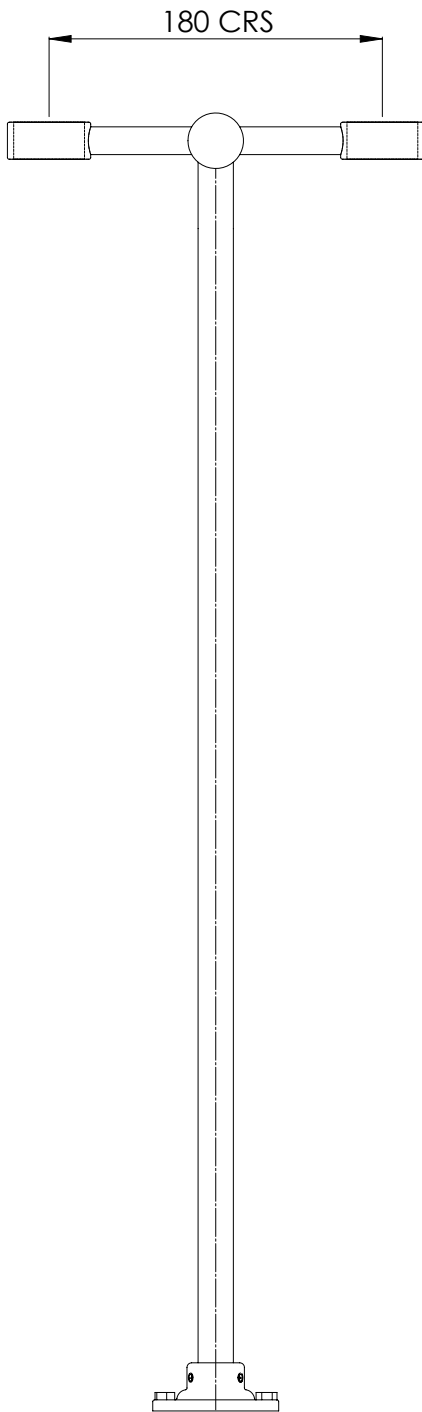

LEFROY BROOKS

IBROC HOUSE ESSEX ROAD
HODDESDON HERTS EN11 0QS UK
T: +44 (0)1992 708 316 F: +44 (0)1992 708 317

TT2113

TEN TEN FLOOR SUPPORT BRACKET FOR STANDPIPES

DIMENSIONAL DATA SHEET

DATE: 10/07/2019

REVISION: A

COPYRIGHT © LBIP LTD. ALL RIGHTS RESERVED

DIMENSIONS IN MILLIMETRES

WHILST EVERY EFFORT IS MADE TO ENSURE THE ACCURACY OF THESE DATA SHEETS THEY ARE SUBJECT TO CHANGE WITHOUT NOTICE AS PART OF THE COMPANY'S PRODUCT DEVELOPMENT PROCESS